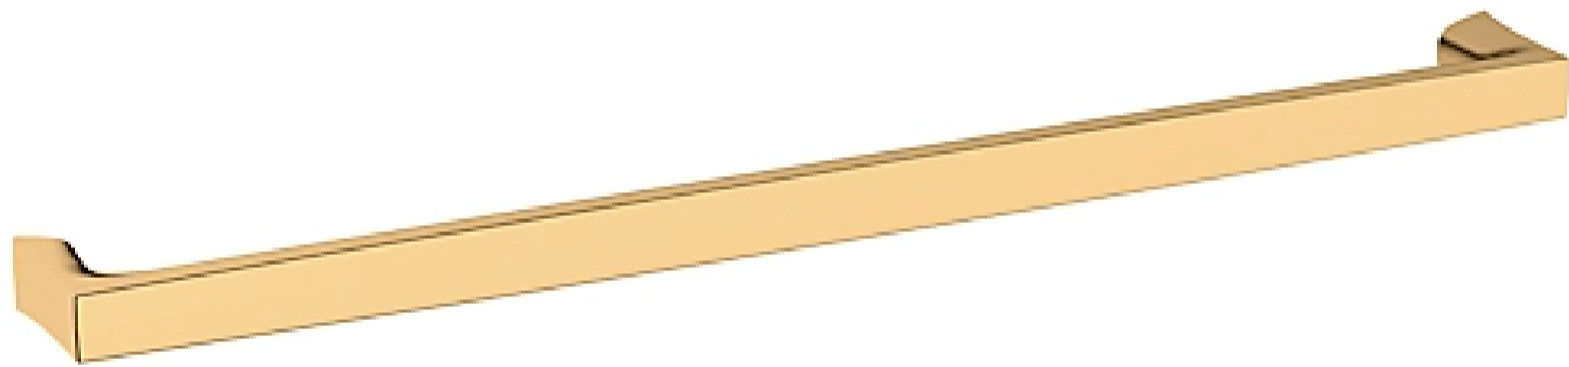

4958 PALM SPRINGS APPLIANCE PULL 18" CTC

SPECIFICATIONS

STYLE

Contemporary

4958 PALM SPRINGS APPLIANCE PULL 18" CTC

ESTATE PORTFOLIO

Model Number:
4958.003

Key Features

- ✓ Pull out all the stops with this instant upgrade to your home. With an ode to the modern homes of its namesake, the Palm Springs collection is sleek and sophisticated.

FINISHES OPTIONS

Satin Nickel - 150, US15

Lifetime (PVD) Polished Nickel - 055

Polished Chrome - 260

Lifetime (PVD) Polished Brass - 003

Lifetime (PVD) Satin Brass - 044

Satin Black - 190

Venetian Bronze - 112, 11P

Non-lacquered Brass - 031

all measurements in inches