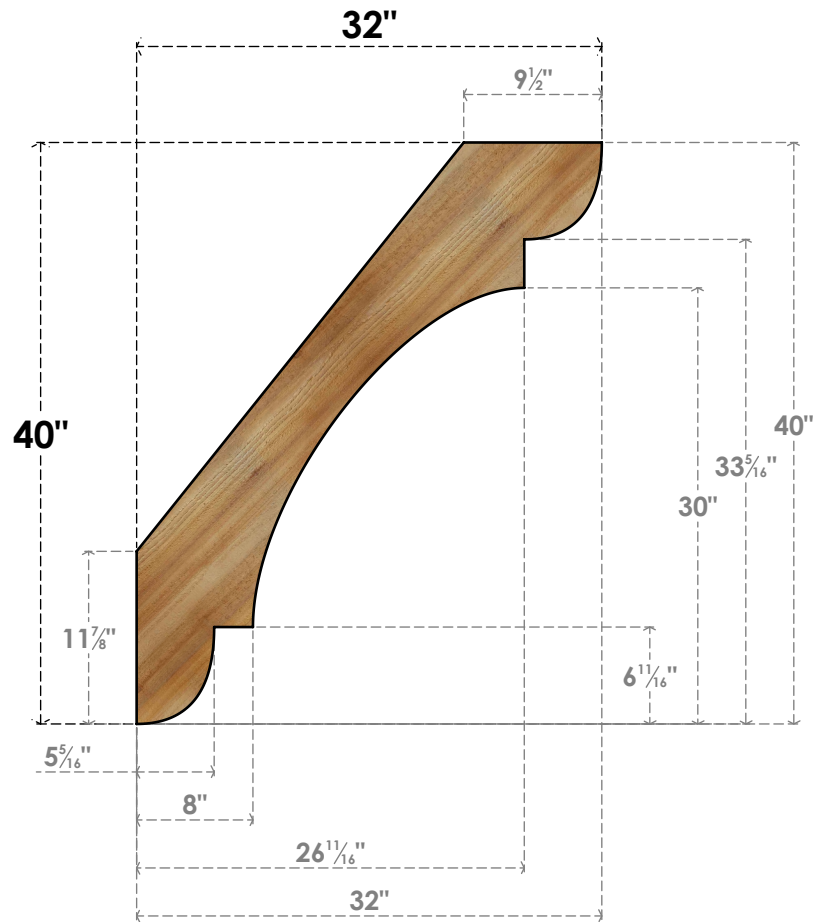

# BRC06X32X40OLY00RWR

6"W X 32"D X 40"H OLYMPIC ROUGH SAWN BRACE, WESTERN RED CEDAR

**SIDE**

**FRONT**

EKENA MILLWORK  
 2300 WEST MAIN ST.  
 CLARKSVILLE, TX 75426  
 TOLL FREE: 866-607-0453  
 WWW.EKENAMILLWORK.COM

### NOTES

1. INSTALLATION TO BE COMPLETED IN ACCORDANCE WITH MANUFACTURER'S SPECIFICATIONS.
2. DRAWING MAY NOT BE TO SCALE
3. THIS DRAWING IS INTENDED FOR DESIGN AND PLANNING PURPOSES ONLY.
4. ALL INFORMATION CONTAINED HEREIN WAS CURRENT AT THE TIME OF DEVELOPMENT BUT MUST BE REVIEWED AND APPROVED BY THE PRODUCT MANUFACTURER TO BE CONSIDERED ACCURATE.
5. PRODUCTS ARE NOT KILN DRIED. THIS ITEM IS UNIQUE AND WILL CONTAIN THE NATURAL VARIATIONS THAT THE WOOD SPECIES OFFERS. THIS MAY RESULT IN VARIATIONS UP TO 1/4"