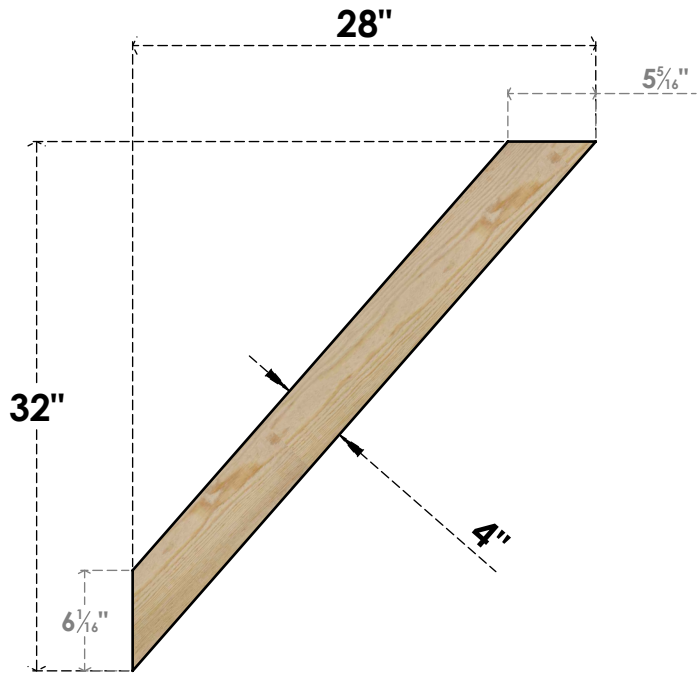

BRC04X28X32TRA00RDF

4"W X 28"D X 32"H TRADITIONAL ROUGH SAWN BRACE, DOUGLAS FIR

SIDE

FRONT

EKENA MILLWORK
 2300 WEST MAIN ST.
 CLARKSVILLE, TX 75426
 TOLL FREE: 866-607-0453
 WWW.EKENAMILLWORK.COM

NOTES

1. INSTALLATION TO BE COMPLETED IN ACCORDANCE WITH MANUFACTURER'S SPECIFICATIONS.
2. DRAWING MAY NOT BE TO SCALE
3. THIS DRAWING IS INTENDED FOR DESIGN AND PLANNING PURPOSES ONLY.
4. ALL INFORMATION CONTAINED HEREIN WAS CURRENT AT THE TIME OF DEVELOPMENT BUT MUST BE REVIEWED AND APPROVED BY THE PRODUCT MANUFACTURER TO BE CONSIDERED ACCURATE.
5. PRODUCTS ARE NOT KILN DRIED. THIS ITEM IS UNIQUE AND WILL CONTAIN THE NATURAL VARIATIONS THAT THE WOOD SPECIES OFFERS. THIS MAY RESULT IN VARIATIONS UP TO 1/4"