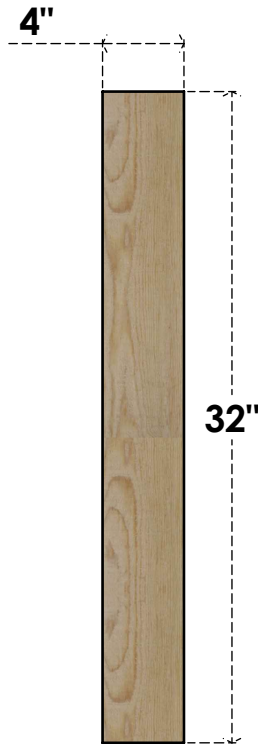

BRC04X28X32TRA00RDF

4"W X 28"D X 32"H TRADITIONAL ROUGH SAWN BRACE, DOUGLAS FIR

SIDE

FRONT

EKENA MILLWORK
 2300 WEST MAIN ST.
 CLARKSVILLE, TX 75426
 TOLL FREE: 866-607-0453
 WWW.EKENAMILLWORK.COM

NOTES

1. INSTALLATION TO BE COMPLETED IN ACCORDANCE WITH MANUFACTURER'S SPECIFICATIONS.
2. DRAWING MAY NOT BE TO SCALE
3. THIS DRAWING IS INTENDED FOR DESIGN AND PLANNING PURPOSES ONLY.
4. ALL INFORMATION CONTAINED HEREIN WAS CURRENT AT THE TIME OF DEVELOPMENT BUT MUST BE REVIEWED AND APPROVED BY THE PRODUCT MANUFACTURER TO BE CONSIDERED ACCURATE.
5. PRODUCTS ARE NOT KILN DRIED. THIS ITEM IS UNIQUE AND WILL CONTAIN THE NATURAL VARIATIONS THAT THE WOOD SPECIES OFFERS. THIS MAY RESULT IN VARIATIONS UP TO 1/4"