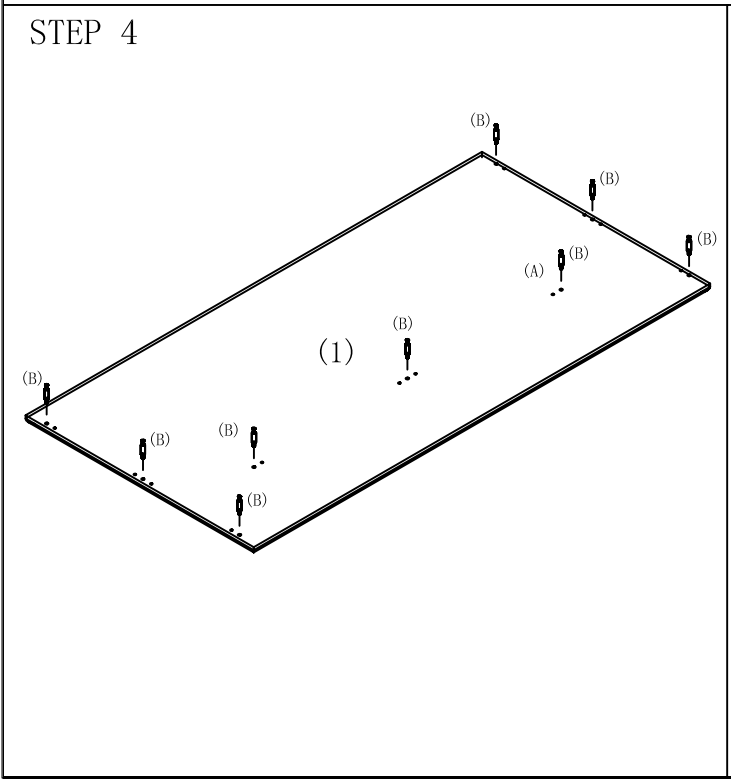

- (1) Top 1PCS
- (2) End Panel 2PCS
- (3) Modesty Panel 1PCS
- (A) Dowel 16PCS+1
- (B) Cam Pin 13PCS+1
- (C) Cam Lock 13PCS+1
- (p) Cam Cover 13PCS+1
- (D) Leg leveler 4PCS

STEP 3

DESK SHELL, 72x36  
**SON-01**  
 72"W\*36"D\*29"H  
  
 877-OSP-WORX  
 (677-9679)  
*Always lay components on A clean, soft-cushioned surface during assembly.*