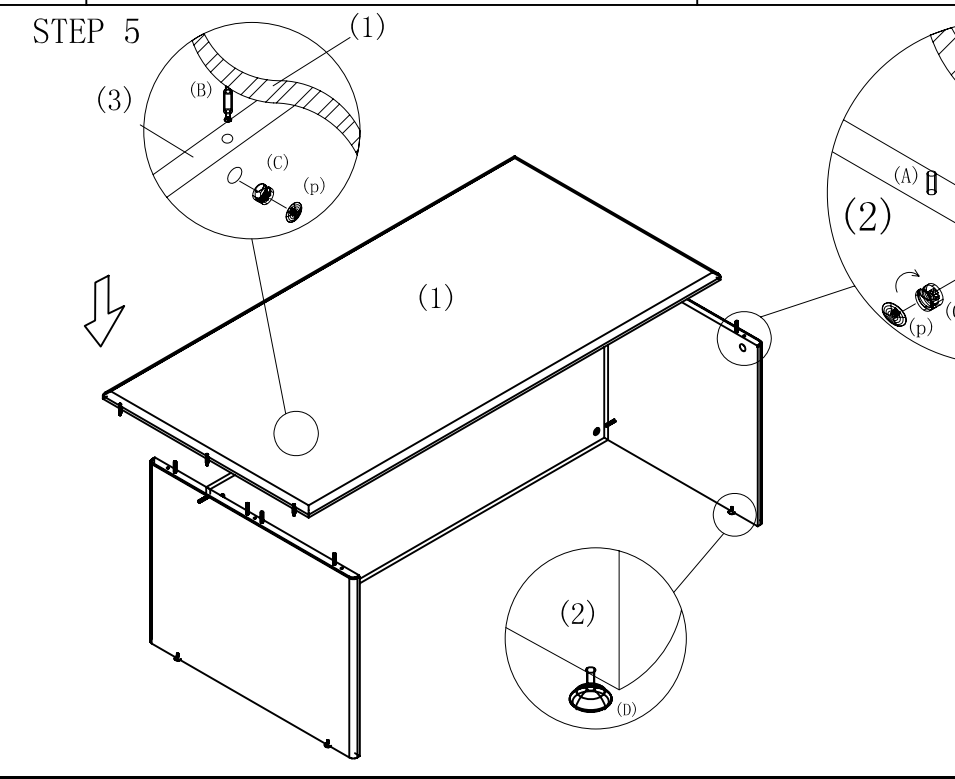

- (1) Top 1PCS
- (2) End Panel 2PCS
- (3) Modesty Panel 1PCS
- (A) Dowel 16PCS+1
- (B) Cam Pin 13PCS+1
- (C) Cam Lock 13PCS+1
- (p) Cam Cover 13PCS+1
- (D) Leg leveler 4PCS

STEP 3

DESK SHELL, 72x36  
**SON-01**  
 72"W\*36"D\*29"H  
  
 877-OSP-WORX  
 (677-9679)  
*Always lay components on A clean, soft-cushioned surface during assembly.*