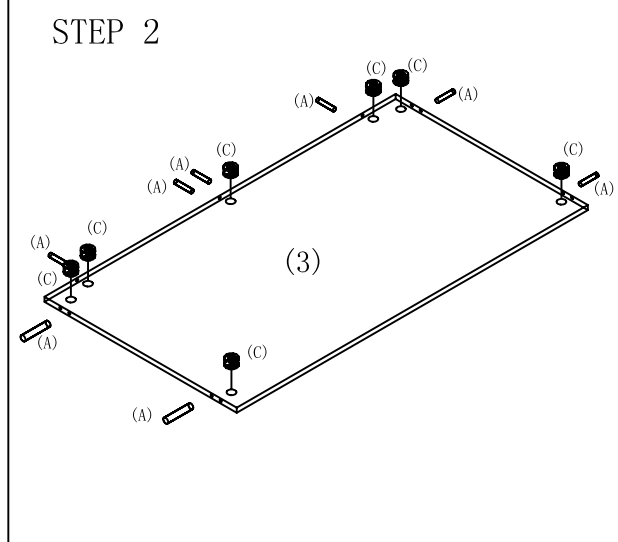

- (1) Top 1PCS
- (2) End Panel 2PCS
- (3) Modesty Panel 1PCS
- (A) Dowel 16PCS+1
- (B) Cam Pin 13PCS+1
- (C) Cam Lock 13PCS+1
- (p) Cam Cover 13PCS+1
- (D) Leg leveler 4PCS

STEP 3

DESK SHELL, 72x36  
**SON-01**  
 72"W\*36"D\*29"H  
  
 877-OSP-WORX  
 (677-9679)  
*Always lay components on A clean, soft-cushioned surface during assembly.*