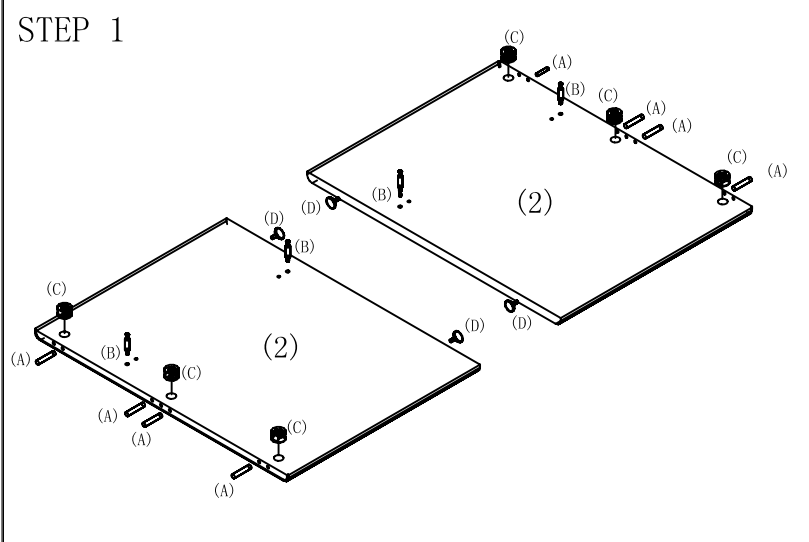

- (1) Top 1PCS
- (2) End Panel 2PCS
- (3) Modesty Panel 1PCS
- (A) Dowel 16PCS+1
- (B) Cam Pin 13PCS+1
- (C) Cam Lock 13PCS+1
- (p) Cam Cover 13PCS+1
- (D) Leg leveler 4PCS

STEP 3

DESK SHELL, 72x36  
**SON-01**  
 72"W\*36"D\*29"H  
  
 877-OSP-WORX  
 (677-9679)  
*Always lay components on A clean, soft-cushioned surface during assembly.*