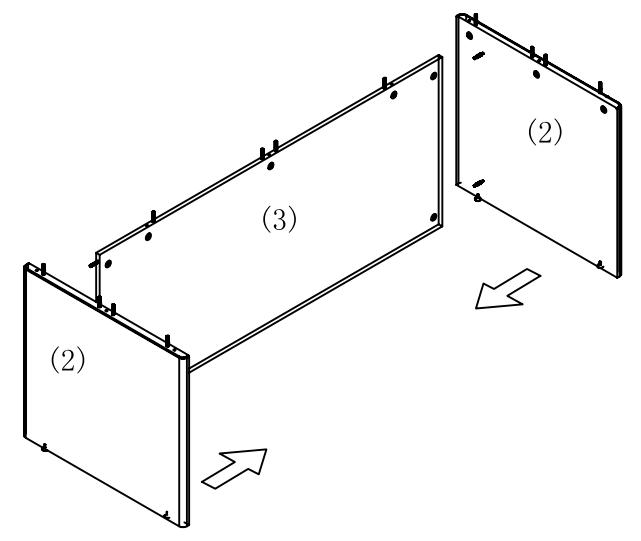

- (1) Top 1PCS
- (2) End Panel 2PCS
- (3) Modesty Panel 1PCS
- (A) Dowel 16PCS+1
- (B) Cam Pin 13PCS+1
- (C) Cam Lock 13PCS+1
- (p) Cam Cover 13PCS+1
- (D) Leg leveler 4PCS

STEP 3

DESK SHELL, 72x36  
**SON-01**  
 72"W\*36"D\*29"H  
  
 877-OSP-WORX  
 (677-9679)  
*Always lay components on A clean, soft-cushioned surface during assembly.*