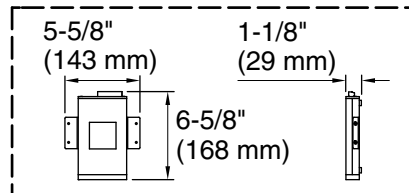

60" x 32" drop-in VibrAcoustic® bath w/ Bask®
K-1168-VBW

No change in measurement if connected with drain illustrated. (K-7272)

User Interface

Amplifier

Control Access
30" (762 mm) W
x 15" (381 mm) H
Min

Required Electrical Service

Technical Information

All product dimensions are nominal.

Installation:	Drop-in, Under-mount
Drain location:	End
Basin area, bottom:	42" x 23-1/2" (1067 mm x 597 mm)
Basin area, top:	55-1/8" x 27-1/8" (1400 mm x 689 mm)
Weight:	85 lbs (38.6 kg)
Minimum floor load:	58.6 lbs/ft ² (286.1 kg/m ²)
Water depth:	17-1/8" (435 mm)
Water capacity:	81 gal (306.6 L)
Cutout:	Drop-in, 59-1/2" x 31-1/2" (1511 mm x 800 mm)
Electrical component rating:	Amplifier: 120 V, 1.1 A, 50/60 Hz Heated Surface: 120 V, 0.5 A, 50/60 Hz, 65 W