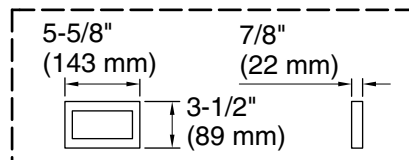

60" x 32" drop-in VibrAcoustic® bath w/ Bask®
K-1168-VBW

No change in measurement if connected with drain illustrated. (K-7272)

User Interface

Amplifier

Control Access
30" (762 mm) W
x 15" (381 mm) H
Min

Required Electrical Service

Technical Information

All product dimensions are nominal.

Installation:	Drop-in, Under-mount
Drain location:	End
Basin area, bottom:	42" x 23-1/2" (1067 mm x 597 mm)
Basin area, top:	55-1/8" x 27-1/8" (1400 mm x 689 mm)
Weight:	85 lbs (38.6 kg)
Minimum floor load:	58.6 lbs/ft ² (286.1 kg/m ²)
Water depth:	17-1/8" (435 mm)
Water capacity:	81 gal (306.6 L)
Cutout:	Drop-in, 59-1/2" x 31-1/2" (1511 mm x 800 mm)
Electrical component rating:	Amplifier: 120 V, 1.1 A, 50/60 Hz Heated Surface: 120 V, 0.5 A, 50/60 Hz, 65 W