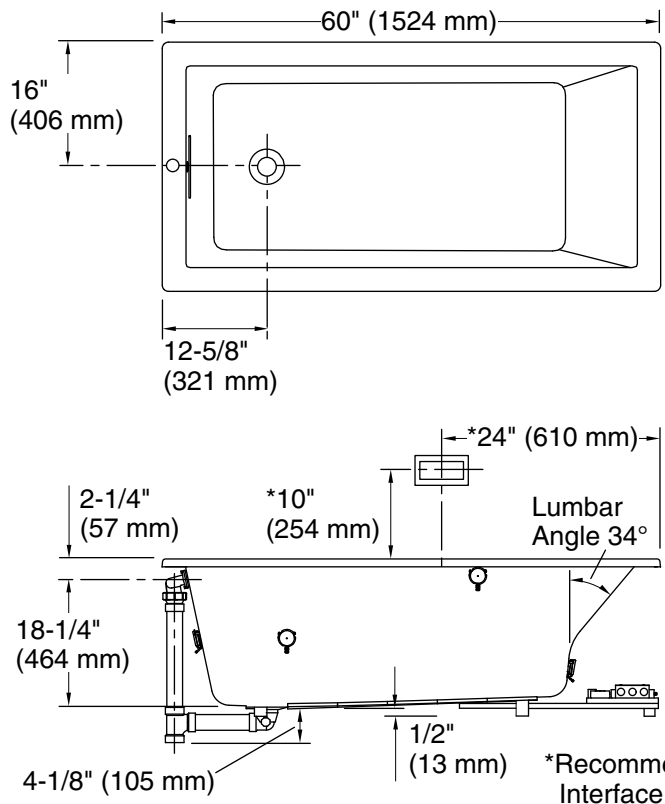

60" x 32" drop-in VibrAcoustic® bath w/ Bask®
K-1168-VBW

No change in measurement if connected with drain illustrated. (K-7272)

User Interface

Amplifier

Control Access
30" (762 mm) W
x 15" (381 mm) H
Min

Required Electrical Service

Technical Information

All product dimensions are nominal.

Installation:	Drop-in, Under-mount
Drain location:	End
Basin area, bottom:	42" x 23-1/2" (1067 mm x 597 mm)
Basin area, top:	55-1/8" x 27-1/8" (1400 mm x 689 mm)
Weight:	85 lbs (38.6 kg)
Minimum floor load:	58.6 lbs/ft ² (286.1 kg/m ²)
Water depth:	17-1/8" (435 mm)
Water capacity:	81 gal (306.6 L)
Cutout:	Drop-in, 59-1/2" x 31-1/2" (1511 mm x 800 mm)
Electrical component rating:	Amplifier: 120 V, 1.1 A, 50/60 Hz Heated Surface: 120 V, 0.5 A, 50/60 Hz, 65 W