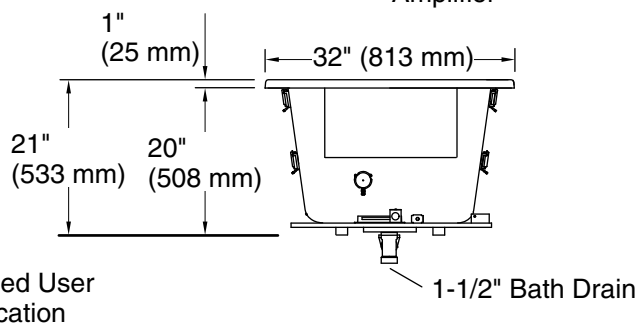

60" x 32" drop-in VibrAcoustic® bath w/ Bask®
K-1168-VBW

No change in measurement if connected with drain illustrated. (K-7272)

User Interface

Amplifier

Control Access
30" (762 mm) W
x 15" (381 mm) H
Min

Required Electrical Service

Technical Information

All product dimensions are nominal.

Installation:	Drop-in, Under-mount
Drain location:	End
Basin area, bottom:	42" x 23-1/2" (1067 mm x 597 mm)
Basin area, top:	55-1/8" x 27-1/8" (1400 mm x 689 mm)
Weight:	85 lbs (38.6 kg)
Minimum floor load:	58.6 lbs/ft ² (286.1 kg/m ²)
Water depth:	17-1/8" (435 mm)
Water capacity:	81 gal (306.6 L)
Cutout:	Drop-in, 59-1/2" x 31-1/2" (1511 mm x 800 mm)
Electrical component rating:	Amplifier: 120 V, 1.1 A, 50/60 Hz Heated Surface: 120 V, 0.5 A, 50/60 Hz, 65 W