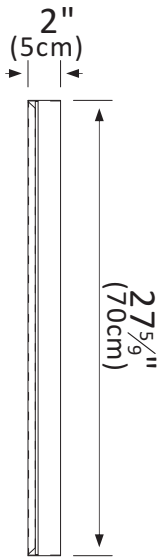

INSTALLATION SPECIFICATION

Finish:	Brushed gold
Mount type:	Wall-mounted
Orientation:	Vertical
Material:	Aluminum
Storage included:	No
Overall size:	27.6"W x 2.0"D x 27.6"H
Net weight:	12.4 lbs
Lens Thickness:	5mm

All measurements are approximate. Measurements may vary +/- 1/2

28"

Bathroom Mirror

Aluminum section