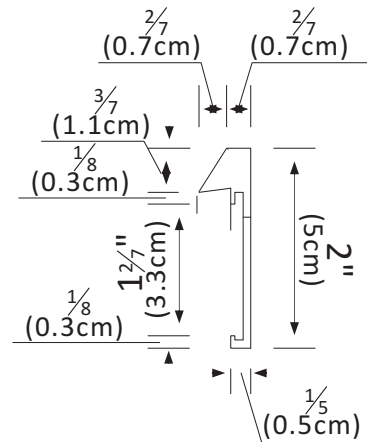

INSTALLATION SPECIFICATION

Finish:	Brushed gold
Mount type:	Wall-mounted
Orientation:	Vertical
Material:	Aluminum
Storage included:	No
Overall size:	27.6"W x 2.0"D x 27.6"H
Net weight:	12.4 lbs
Lens Thickness:	5mm

All measurements are approximate. Measurements may vary +/- 1/2

28"

Bathroom Mirror

Aluminum section