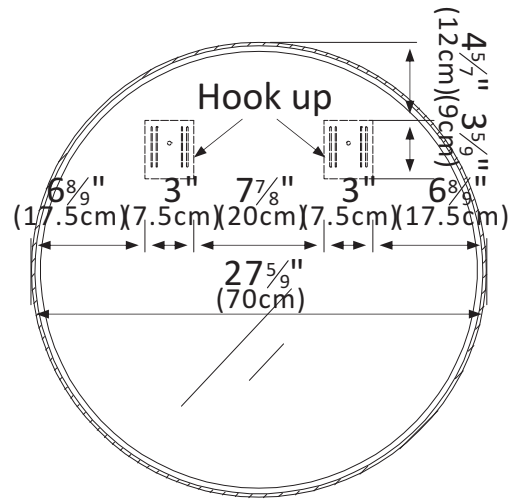

INSTALLATION SPECIFICATION

Finish:	Brushed gold
Mount type:	Wall-mounted
Orientation:	Vertical
Material:	Aluminum
Storage included:	No
Overall size:	27.6"W x 2.0"D x 27.6"H
Net weight:	12.4 lbs
Lens Thickness:	5mm

All measurements are approximate. Measurements may vary +/- 1/2

28"

Bathroom Mirror

Aluminum section