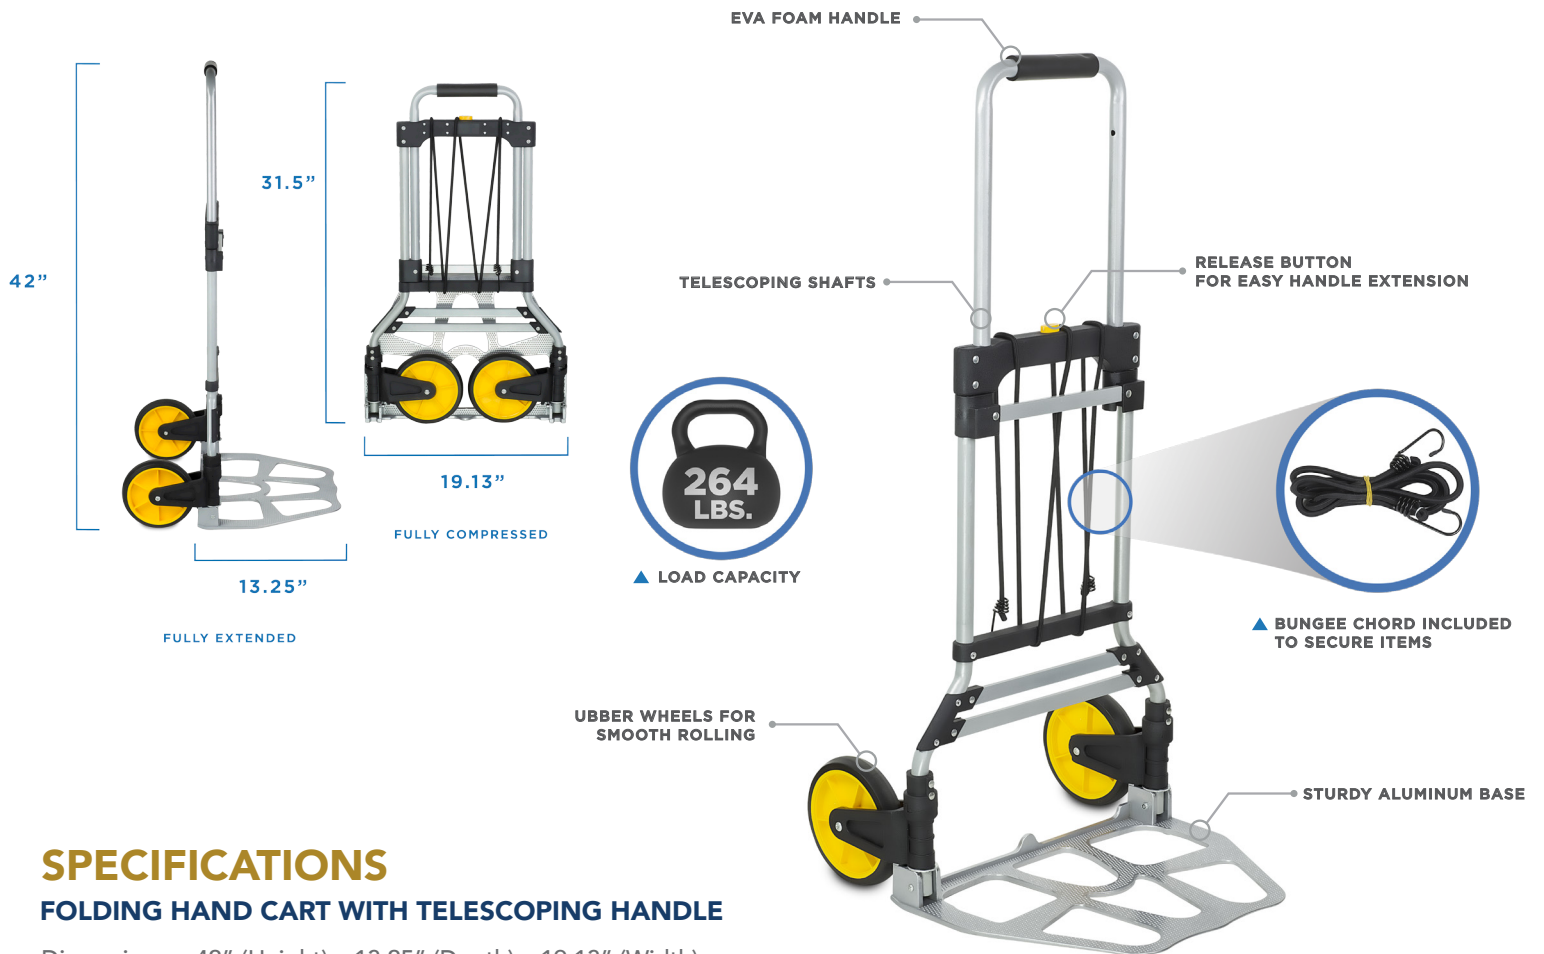

# Folding Hand Cart with Telescoping Handle

HEAVY-DUTY 264 LB CAPACITY

This is an industrial grade hand truck that protects your back by doing the heavy lifting. Weight rated up to 264 lbs and built to withstand heavy use and made to last, this hand dolly is sure to get the job done. Its easy to roll rubber wheels ensure a smooth roll so you can turn hard jobs into easy ones.

- Included bungee chord and rugged base with added traction keeps your items safe and secure while in transit

**DESIGN.** Collapses down to a compact size for easy storage.

**HEAVY-DUTY.** Rugged design made to withstand heavy use.

# Folding Hand Cart with Telescoping Handle

HEAVY-DUTY 264 LB CAPACITY

### FOLDING HAND CART WITH TELESCOPING HANDLE

Dimensions: 42" (Height) x 13.25" (Depth) x 19.13" (Width)

Materials: Aluminum alloy frame, rubber wheels

- Easy to use design
- Smooth roll
- Telescoping handle
- Easy transport and storage
- Lightweight industrial grade