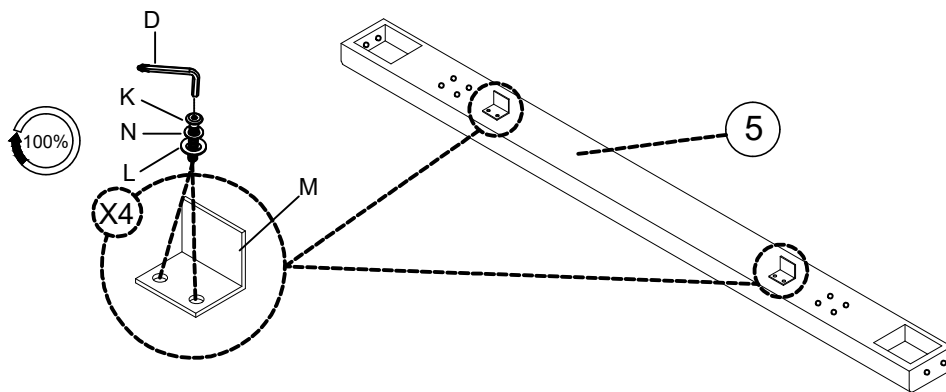

STEP 4

K x 4	L x 4	N x 4	D x 1	M x 2