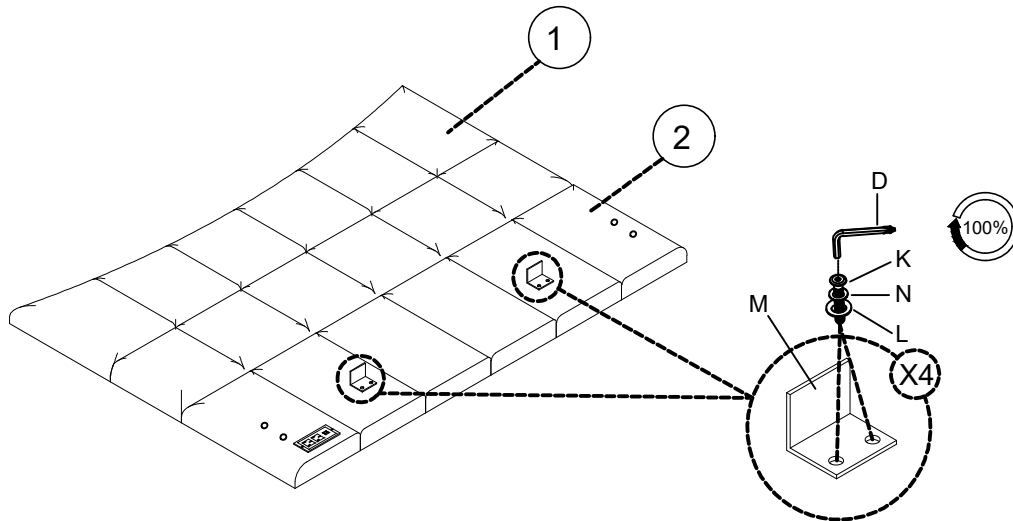

## Hardware List

No.	OUTLOOK	DESC	QTY
(A)		Bolts 5/16"x38 mm	24
(B)		Plain washer Ø5/16"x19x1.5 mm	24
(C)		Spring washer Ø5/16"x12 mm	24
(D)		Allen key 80x30x4 mm	1
(E)		Bolts 5/16"x80 mm	8
(F)		5/16"	8
(G)		Washer Ø5/16"	8
(H)		Wrench 5/16"	1
(J)		Bolts 1/4"x30 mm	24
(K)		Bolts 1/4"x15 mm	44
(L)		Plain washer Ø1/4"x19x1.5 mm	68
(N)		Spring washer Ø1/4"x10 mm	68
(M)		Metal bas	8
(U)		Screws Ø4x20 mm	2

# STEP 1

# STEP 2

# STEP 3

K x 4	L x 4	N x 4	D x 1	M x 2
				