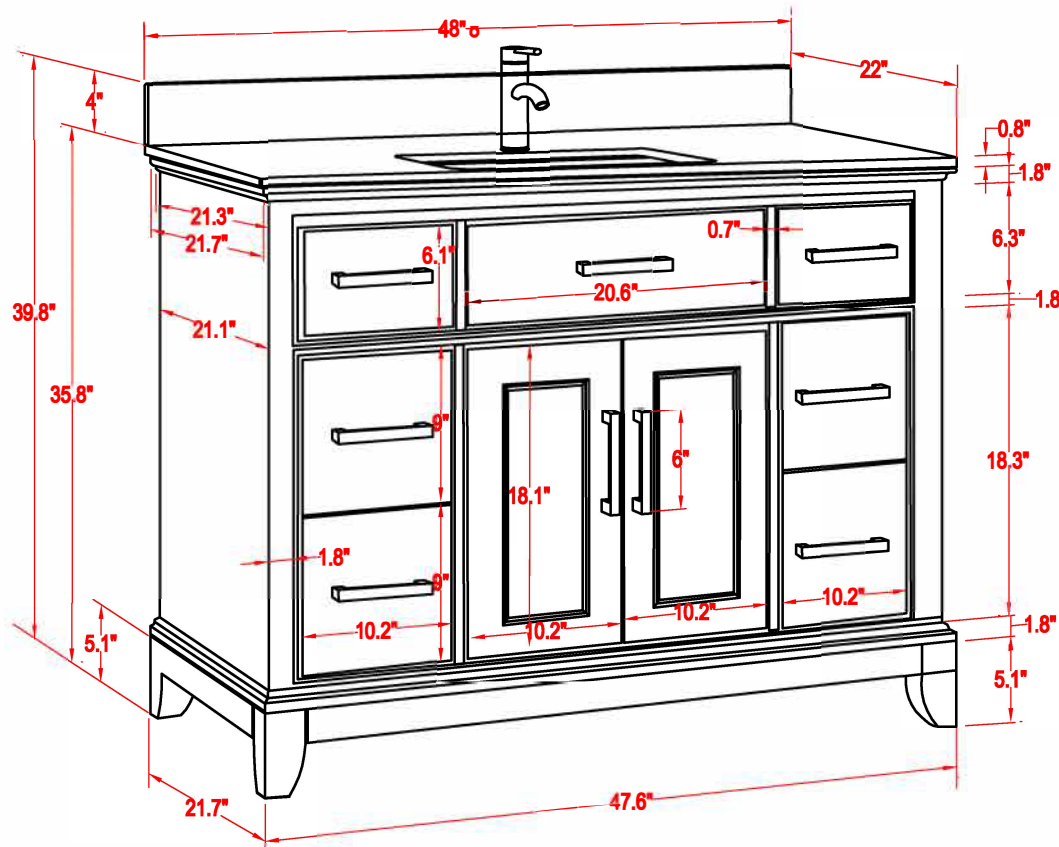

Bathroom Cabinet

Unit

inch

Mirror: 47.2"x27.56" inch

Cabinet: 48"x22"x39.8" inch

Handle: 6" inch

(PLAN)

(BACK)