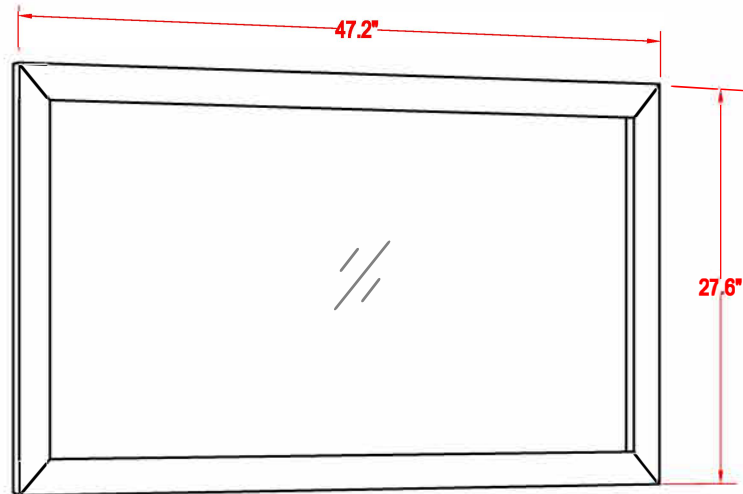

Bathroom Cabinet

Unit

inch

Mirror: 47.2"x27.56" inch

Cabinet: 48"x22"x39.8" inch

Handle: 6" inch

(PLAN)

(BACK)