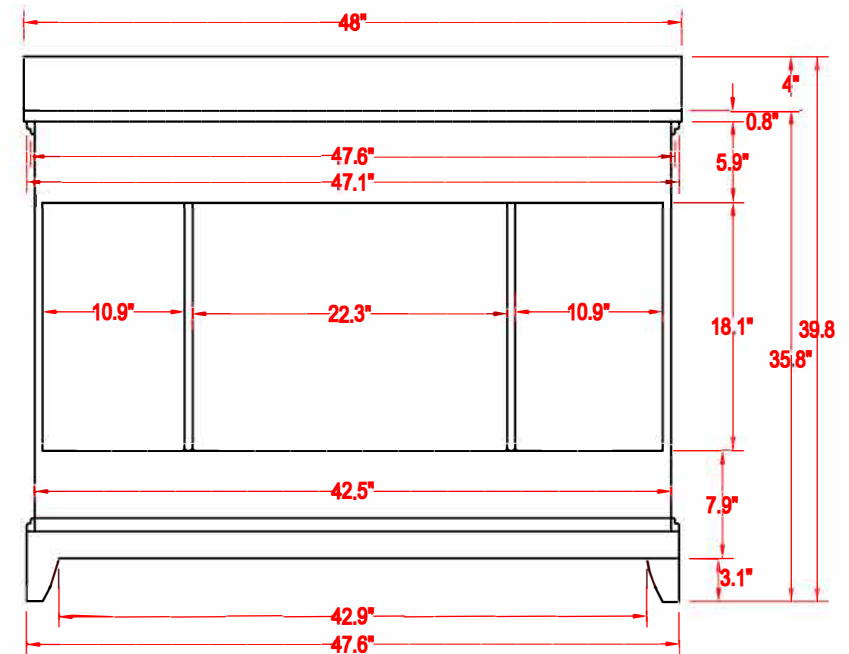

Bathroom Cabinet

Unit

inch

Mirror: 47.2"x27.56" inch

Cabinet: 48"x22"x39.8" inch

Handle: 6" inch

(PLAN)

(BACK)