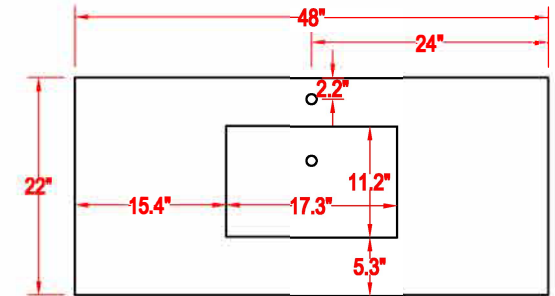

Bathroom Cabinet

Unit

inch

Mirror: 47.2"x27.56" inch

Cabinet: 48"x22"x39.8" inch

Handle: 6" inch

(PLAN)

(BACK)