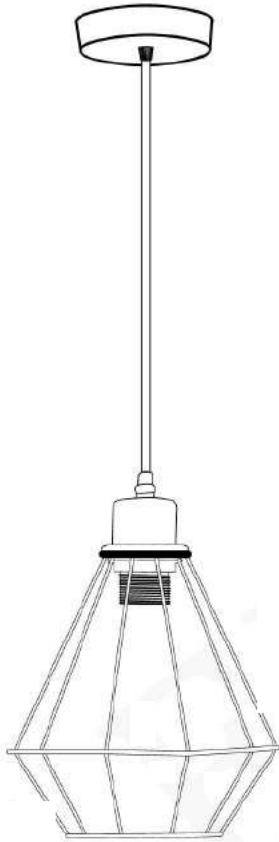

PENDANT LAMP ASSEMBLING INSTRUCTION

G  1X Ceiling Rose

H  1X Lamp Shade

I  1 X Holder With Cable

A		1
B		2
C1		1
C2		1
D		2
E		1
F		2

PENDANT LAMP ASSEMBLING INSTRUCTION

The cable should come next to the bracket