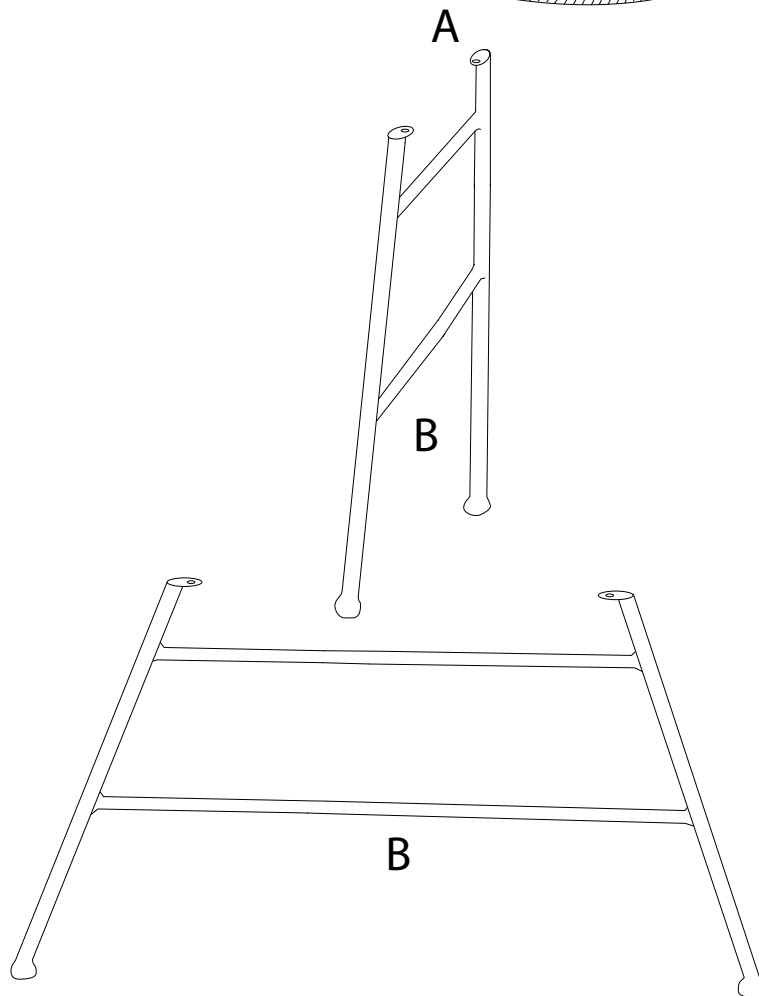

Assembly instructions for the chair, including warnings, time, and person count.

Warning 1: Do not use a power drill on the corner brackets. 

Warning 2: Do not use a power saw on the foam padding. 

Time: 30' 

Person Count: 1 

<p style="text-align: center;">A</p>  <p style="text-align: center;">x1</p>	<p style="text-align: center;">B</p>  <p style="text-align: center;">x1</p>	<p style="text-align: center;">C</p>  <p style="text-align: center;">x1</p>	<p style="text-align: center;">D</p>  <p style="text-align: center;">M6 x 15</p> <p style="text-align: center;">x5</p>	<p style="text-align: center;">E</p>  <p style="text-align: center;">x5</p>
--	--	--	--	--