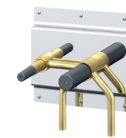

OAN-20150

2-HOLE WALL MOUNT FAUCET ROUGH-IN VALVE