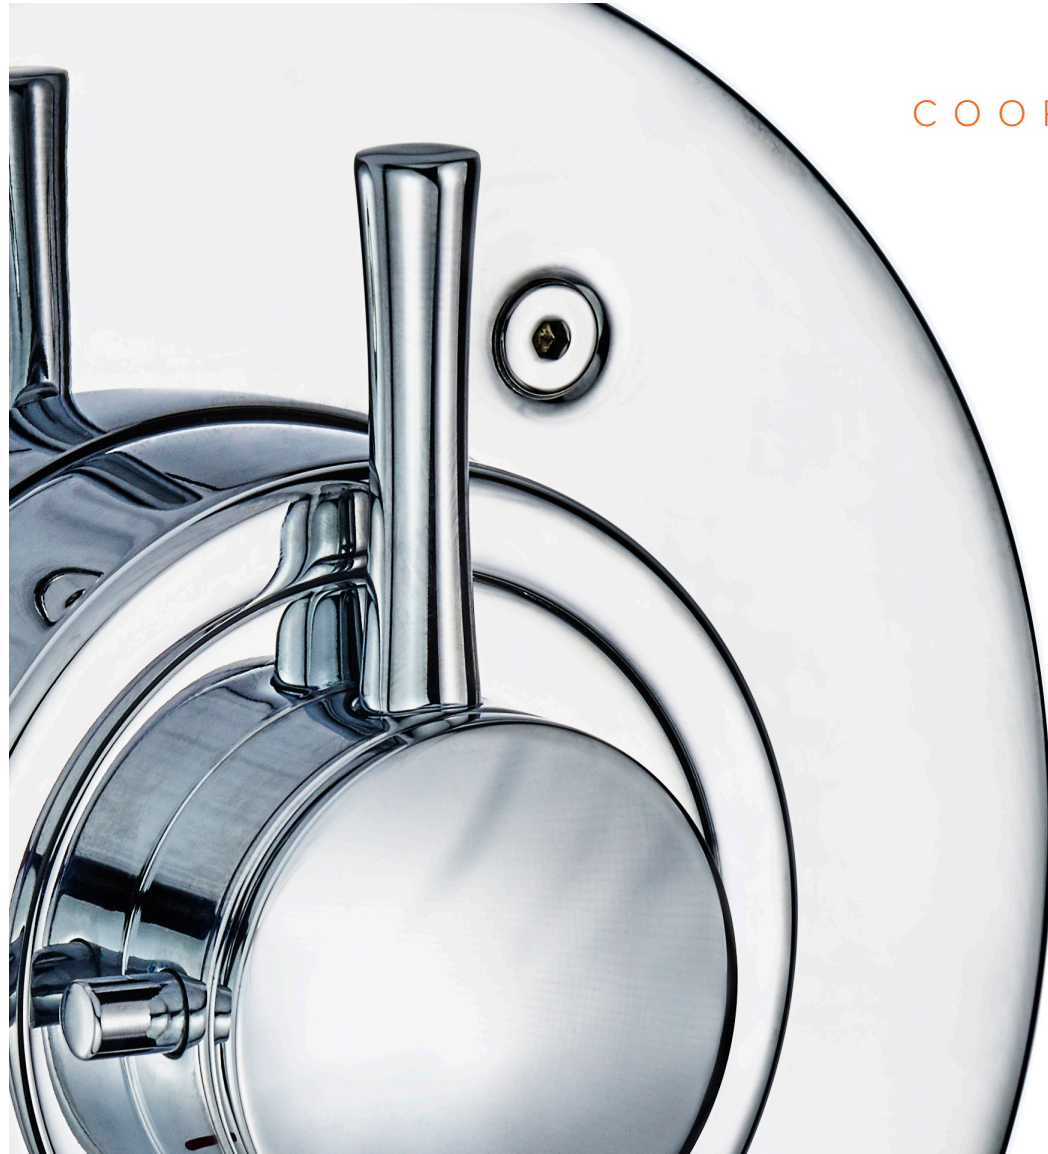

COOPER & GRAHAM

There are moments along the time line of history when accepted design standards are turned on their head and a new design vocabulary for the ages emerges.

Sometimes this transition is organic and evolves over time and sometimes this discovery is sudden and credited to a small group of brilliant visionaries coming together with a common calling.

For the 20th Century, we all know early English design vocabulary, Art Deco, Art Nouveau, Bauhaus design, the 1950s and Memphis.

Since the 1970s, reinterpreting the classics of the past has been as close as the design community has come to finding a new approach to design.

By enlisting the design giants of our time, COOPER & GRAHAM is discovering the design vocabulary of the 21st Century.