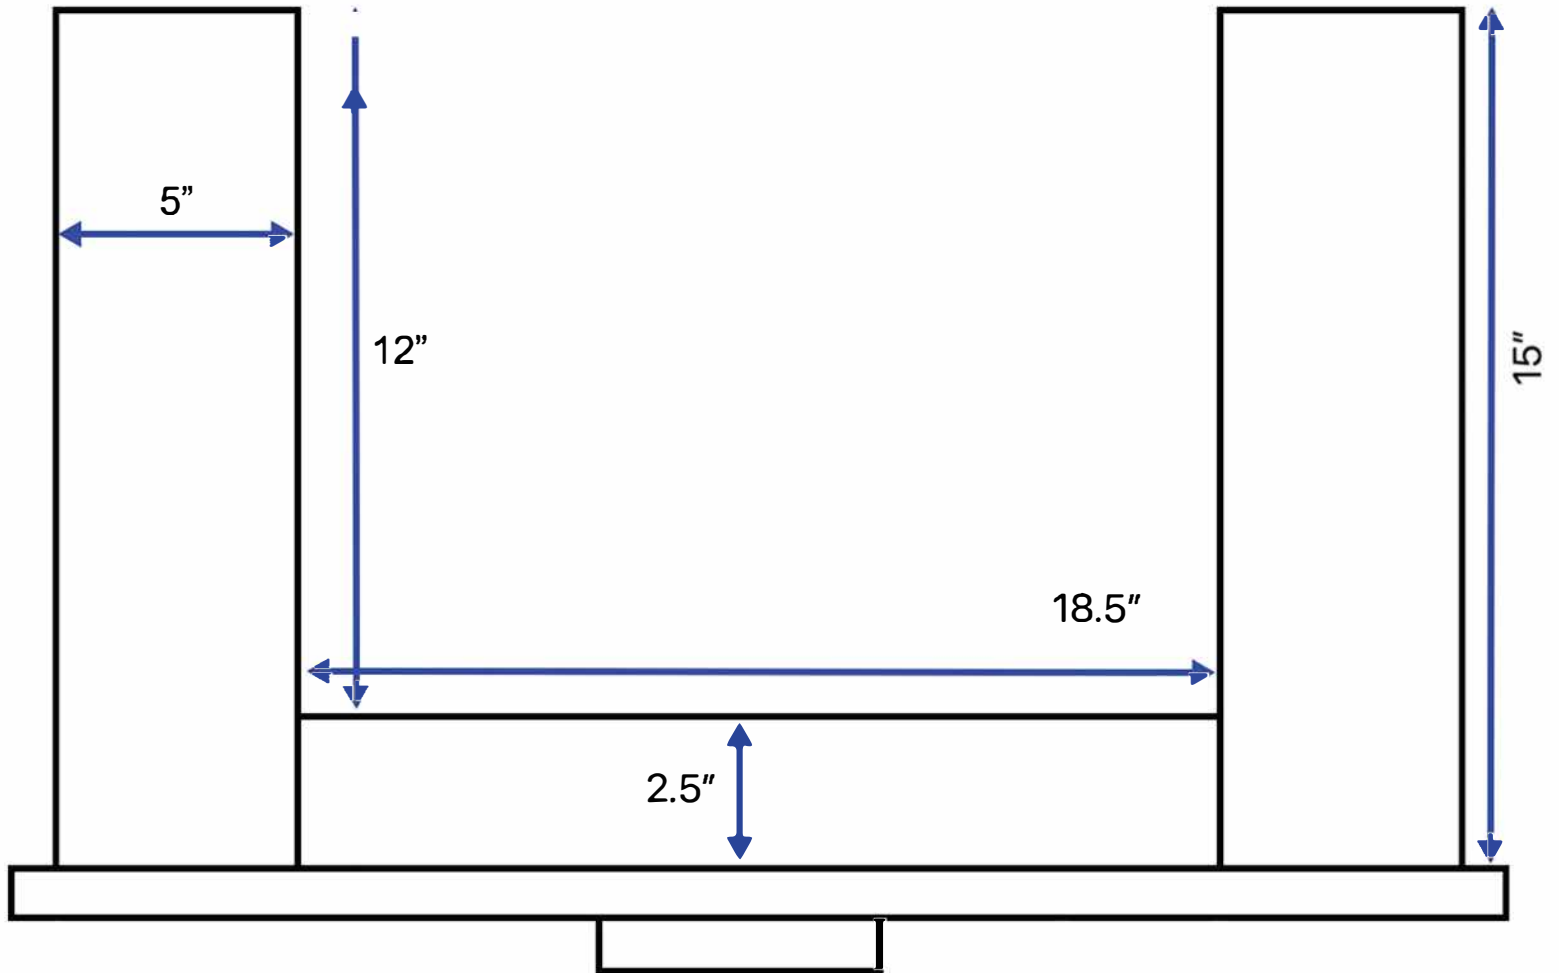

36-inch Vanity

(Top Drawer)

All measurements are approximate and rounded to the nearest quarter inch.
Please allow for a slight margin of error.