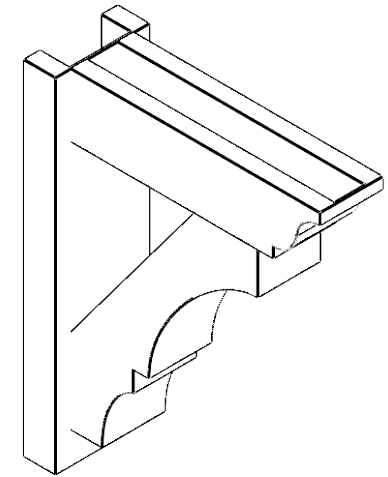

**ITEM NUMBER: OUTUROC040X060X18000X22000X040X020X040BOA04RCPR**

4"W TOP X 6"W BACK X 18"D X 22"H X 4"T TOP X 2"T BACK TIMBERTHANE ROUGH CEDAR BALBOA FAUX WOOD OPEN OUTLOOKER, TRADITIONAL TOP AND BLOCK BACK, 4"W CLOSED BRACE, PRIMED TAN

**SIDE PROFILE**

**FRONT PROFILE**

**ISOMETRIC**

GENERATED DATE : 07/05/2023

EKENA MILLWORK  
2300 WEST MAIN ST.  
CLARKSVILLE, TX 75426  
TOLL FREE: 866-607-0453  
WWW.EKENAMILLWORK.COM

**NOTES**

1. INSTALLATION TO BE COMPLETED IN ACCORDANCE WITH MANUFACTURER'S SPECIFICATIONS.
2. DRAWING MAY NOT BE TO SCALE
3. THIS DRAWING IS INTENDED FOR DESIGN AND PLANNING PURPOSES ONLY.
4. ALL INFORMATION CONTAINED HEREIN WAS CURRENT AT THE TIME OF DEVELOPMENT BUT MUST BE REVIEWED AND APPROVED BY THE PRODUCT MANUFACTURER TO BE CONSIDERED ACCURATE.
5. TIMBERTHANE ARCHITECTURAL PRODUCTS ARE MADE FROM HIGH DENSITY URETHANE AND COME FACTORY PRIMED