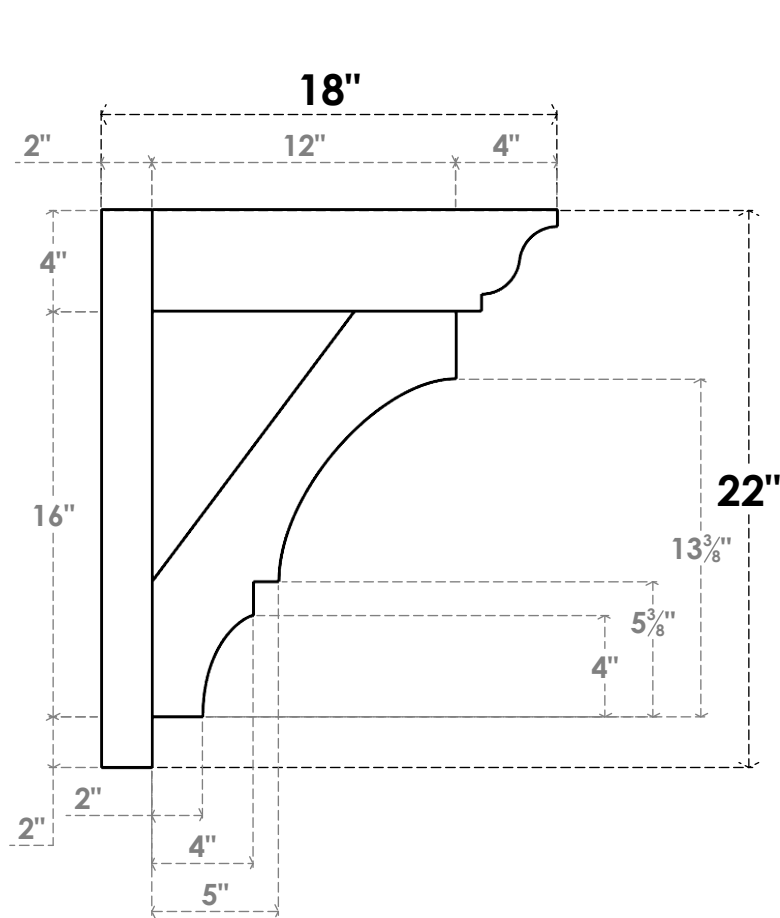

**ITEM NUMBER: OUTUROC040X060X18000X22000X040X020X040BOA04RCPR**

4"W TOP X 6"W BACK X 18"D X 22"H X 4"T TOP X 2"T BACK TIMBERTHANE ROUGH CEDAR BALBOA FAUX WOOD OPEN OUTLOOKER, TRADITIONAL TOP AND BLOCK BACK, 4"W CLOSED BRACE, PRIMED TAN

**SIDE PROFILE**

**FRONT PROFILE**

**ISOMETRIC**

GENERATED DATE : 07/05/2023

EKENA MILLWORK  
2300 WEST MAIN ST.  
CLARKSVILLE, TX 75426  
TOLL FREE: 866-607-0453  
WWW.EKENAMILLWORK.COM

**NOTES**

1. INSTALLATION TO BE COMPLETED IN ACCORDANCE WITH MANUFACTURER'S SPECIFICATIONS.
2. DRAWING MAY NOT BE TO SCALE
3. THIS DRAWING IS INTENDED FOR DESIGN AND PLANNING PURPOSES ONLY.
4. ALL INFORMATION CONTAINED HEREIN WAS CURRENT AT THE TIME OF DEVELOPMENT BUT MUST BE REVIEWED AND APPROVED BY THE PRODUCT MANUFACTURER TO BE CONSIDERED ACCURATE.
5. TIMBERTHANE ARCHITECTURAL PRODUCTS ARE MADE FROM HIGH DENSITY URETHANE AND COME FACTORY PRIMED