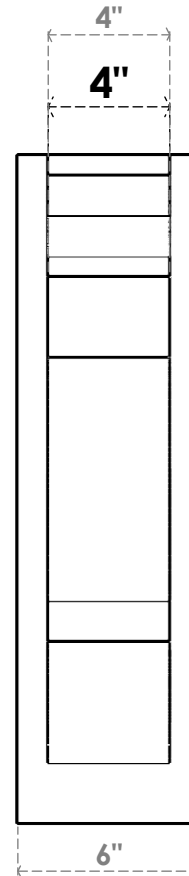

**ITEM NUMBER: OUTUROC040X060X18000X22000X040X020X040BOA04RCPR**

4"W TOP X 6"W BACK X 18"D X 22"H X 4"T TOP X 2"T BACK TIMBERTHANE ROUGH CEDAR BALBOA FAUX WOOD OPEN OUTLOOKER, TRADITIONAL TOP AND BLOCK BACK, 4"W CLOSED BRACE, PRIMED TAN

**SIDE PROFILE**

**FRONT PROFILE**

**ISOMETRIC**

GENERATED DATE : 07/05/2023

EKENA MILLWORK  
2300 WEST MAIN ST.  
CLARKSVILLE, TX 75426  
TOLL FREE: 866-607-0453  
WWW.EKENAMILLWORK.COM

**NOTES**

1. INSTALLATION TO BE COMPLETED IN ACCORDANCE WITH MANUFACTURER'S SPECIFICATIONS.
2. DRAWING MAY NOT BE TO SCALE
3. THIS DRAWING IS INTENDED FOR DESIGN AND PLANNING PURPOSES ONLY.
4. ALL INFORMATION CONTAINED HEREIN WAS CURRENT AT THE TIME OF DEVELOPMENT BUT MUST BE REVIEWED AND APPROVED BY THE PRODUCT MANUFACTURER TO BE CONSIDERED ACCURATE.
5. TIMBERTHANE ARCHITECTURAL PRODUCTS ARE MADE FROM HIGH DENSITY URETHANE AND COME FACTORY PRIMED