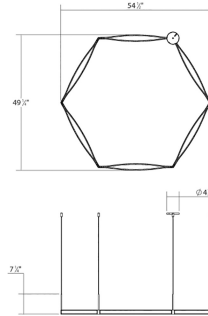

## Dimensions

Height:	7.5"
Width:	55"
Length:	2.5"
Diameter:	54"
Canopy/Backplate/Base:	6"
Hanging Details:	6' Adjustable Cord/Cable
Size:	Single Ring
Canopy/Backplate/Base Height:	2"