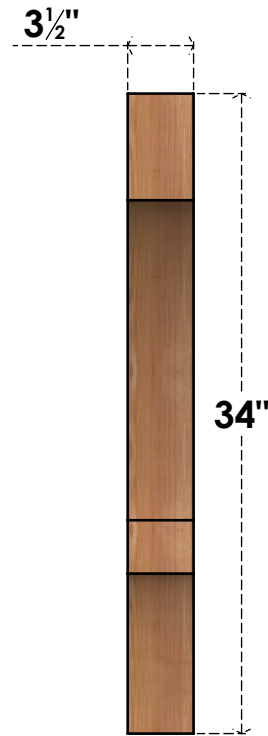

BRC04X26X34BOA00SWR

3 1/2"W X 26"D X 34"H BALBOA SMOOTH BRACE, WESTERN RED CEDAR

SIDE

FRONT

EKENA MILLWORK
 2300 WEST MAIN ST.
 CLARKSVILLE, TX 75426
 TOLL FREE: 866-607-0453
 WWW.EKENAMILLWORK.COM

NOTES

1. INSTALLATION TO BE COMPLETED IN ACCORDANCE WITH MANUFACTURER'S SPECIFICATIONS.
2. DRAWING MAY NOT BE TO SCALE
3. THIS DRAWING IS INTENDED FOR DESIGN AND PLANNING PURPOSES ONLY.
4. ALL INFORMATION CONTAINED HEREIN WAS CURRENT AT THE TIME OF DEVELOPMENT BUT MUST BE REVIEWED AND APPROVED BY THE PRODUCT MANUFACTURER TO BE CONSIDERED ACCURATE.
5. PRODUCTS ARE NOT KILN DRIED. THIS ITEM IS UNIQUE AND WILL CONTAIN THE NATURAL VARIATIONS THAT THE WOOD SPECIES OFFERS. THIS MAY RESULT IN VARIATIONS UP TO 1/4"