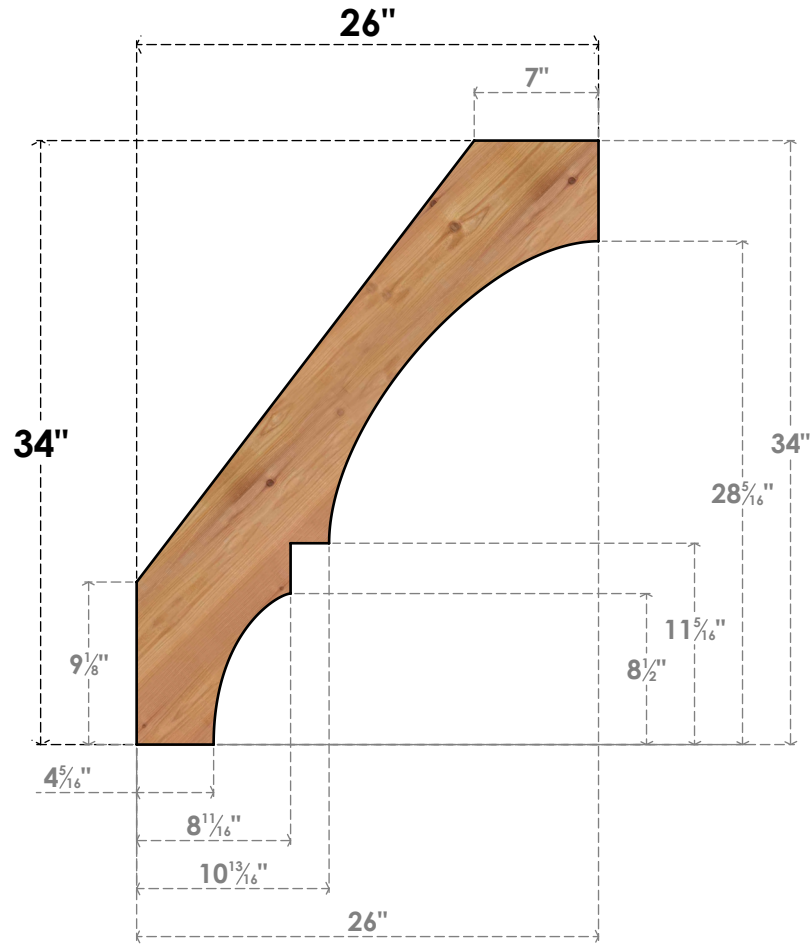

BRC04X26X34BOA00SWR

3 1/2"W X 26"D X 34"H BALBOA SMOOTH BRACE, WESTERN RED CEDAR

SIDE

FRONT

EKENA MILLWORK
 2300 WEST MAIN ST.
 CLARKSVILLE, TX 75426
 TOLL FREE: 866-607-0453
 WWW.EKENAMILLWORK.COM

NOTES

1. INSTALLATION TO BE COMPLETED IN ACCORDANCE WITH MANUFACTURER'S SPECIFICATIONS.
2. DRAWING MAY NOT BE TO SCALE
3. THIS DRAWING IS INTENDED FOR DESIGN AND PLANNING PURPOSES ONLY.
4. ALL INFORMATION CONTAINED HEREIN WAS CURRENT AT THE TIME OF DEVELOPMENT BUT MUST BE REVIEWED AND APPROVED BY THE PRODUCT MANUFACTURER TO BE CONSIDERED ACCURATE.
5. PRODUCTS ARE NOT KILN DRIED. THIS ITEM IS UNIQUE AND WILL CONTAIN THE NATURAL VARIATIONS THAT THE WOOD SPECIES OFFERS. THIS MAY RESULT IN VARIATIONS UP TO 1/4"