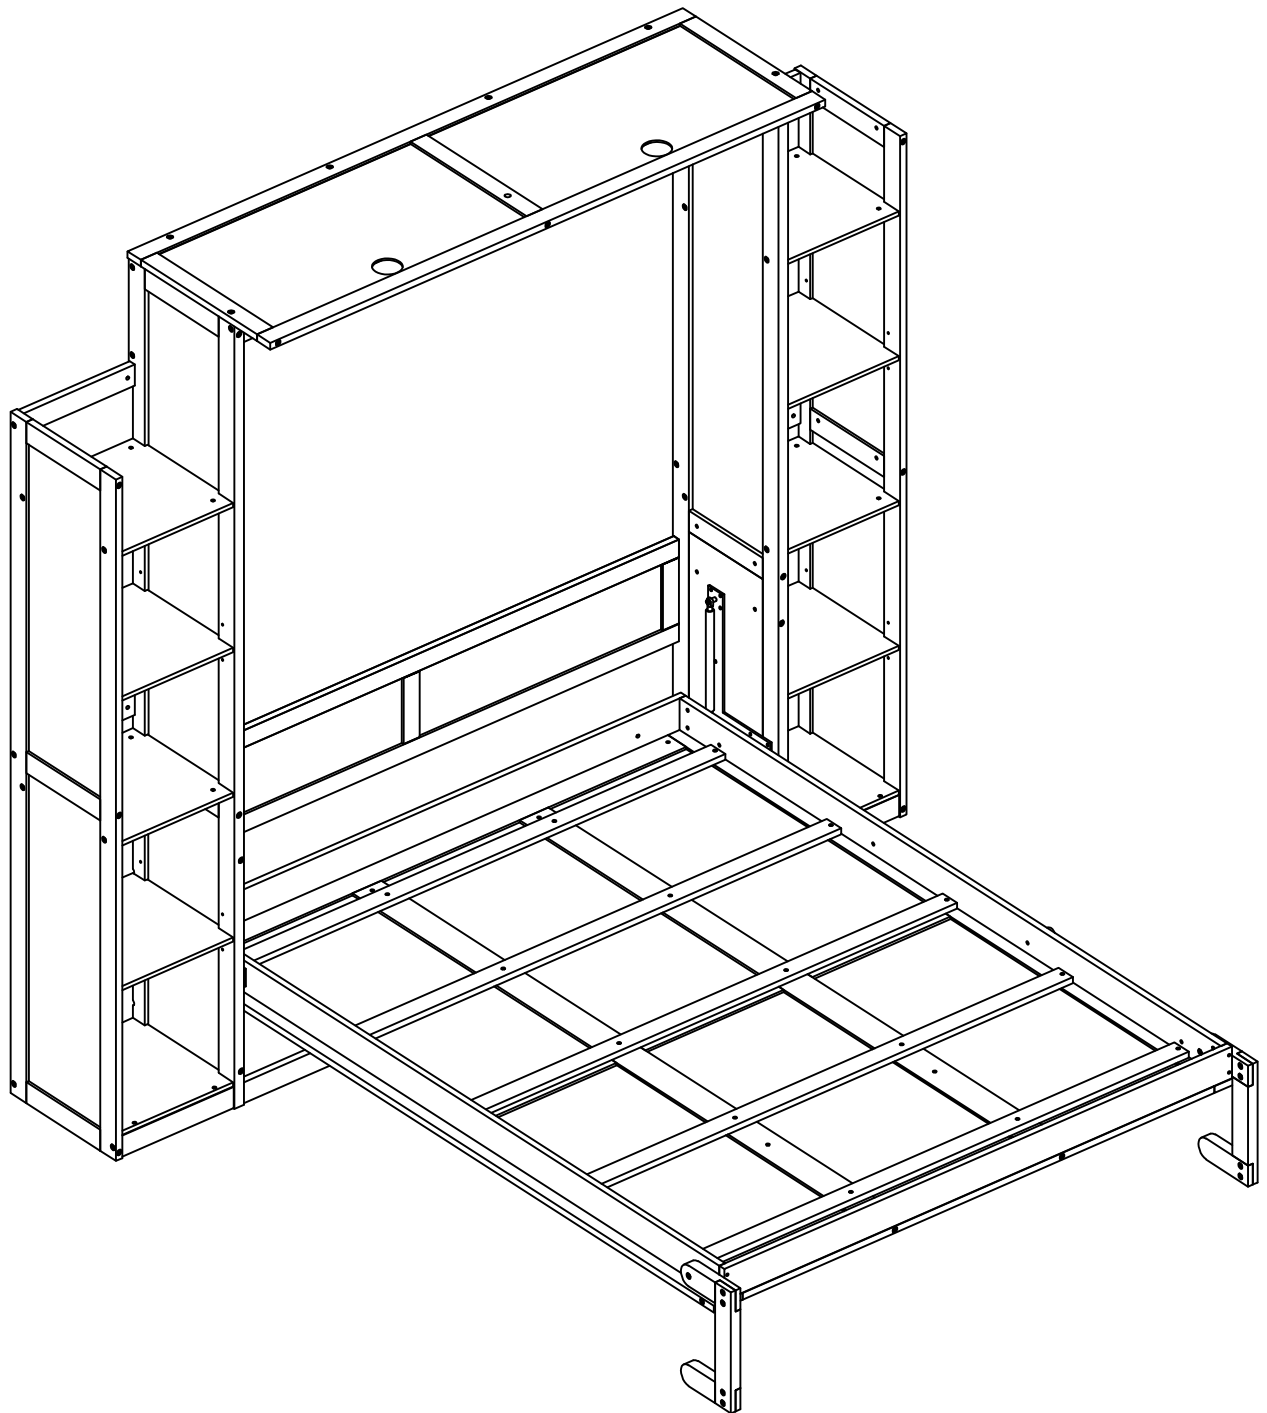

ASSEMBLY INSTRUCTION

SKU CODE: (WF313674-WF313675-WF313676)

Four people are required to assemble and move this model.

OPTION 1

OPTION 2

ASSEMBLY INSTRUCTION

Part List (Box 1-WF313674)

<p>A5</p>  <p>Panel-1pc</p>	<p>A6</p>  <p>Panel-1pc</p>	<p>A7</p>  <p>WoodBar-2pcs</p>
<p>A8</p>  <p>WoodBar-2pcs</p>	<p>B8</p>  <p>WoodBar-1pc</p>	<p>B9</p>  <p>WoodBar-1pc</p>
<p>C1</p>  <p>WoodBar-1pc</p>	<p>C2</p>  <p>Panel-2pcs</p>	<p>C6</p>  <p>Panel-4pcs</p>
<p>C7</p>  <p>Panel-2pcs</p>	<p>C8</p>  <p>Panel-4pcs</p>	<p>C9</p>  <p>Panel-4pcs</p>
<p>D7</p>  <p>Panel-4pcs</p>	<p>E2</p>  <p>WoodBar-3pcs</p>	<p>E3</p>  <p>Panel-6pcs</p>
<p>E4</p>  <p>WoodBar-2pcs</p>	<p>E5</p>  <p>WoodBar-2pcs</p>	<p>E6</p>  <p>WoodBar-2pcs</p>
<p>F2</p>  <p>Metal corner link-1pc</p>	<p>F3</p>  <p>Metal corner link-1pc</p>	<p>F4</p>  <p>Metal corner link-2pcs</p>
<p>F5</p> <p>1100N</p>  <p>Piston Steam-2pcs</p>		

Part List & Hardware List (Box 2-WF313675)

A9

Panel-2pcs

B1

WoodBar-1pc

B2

WoodBar-1pc

B3