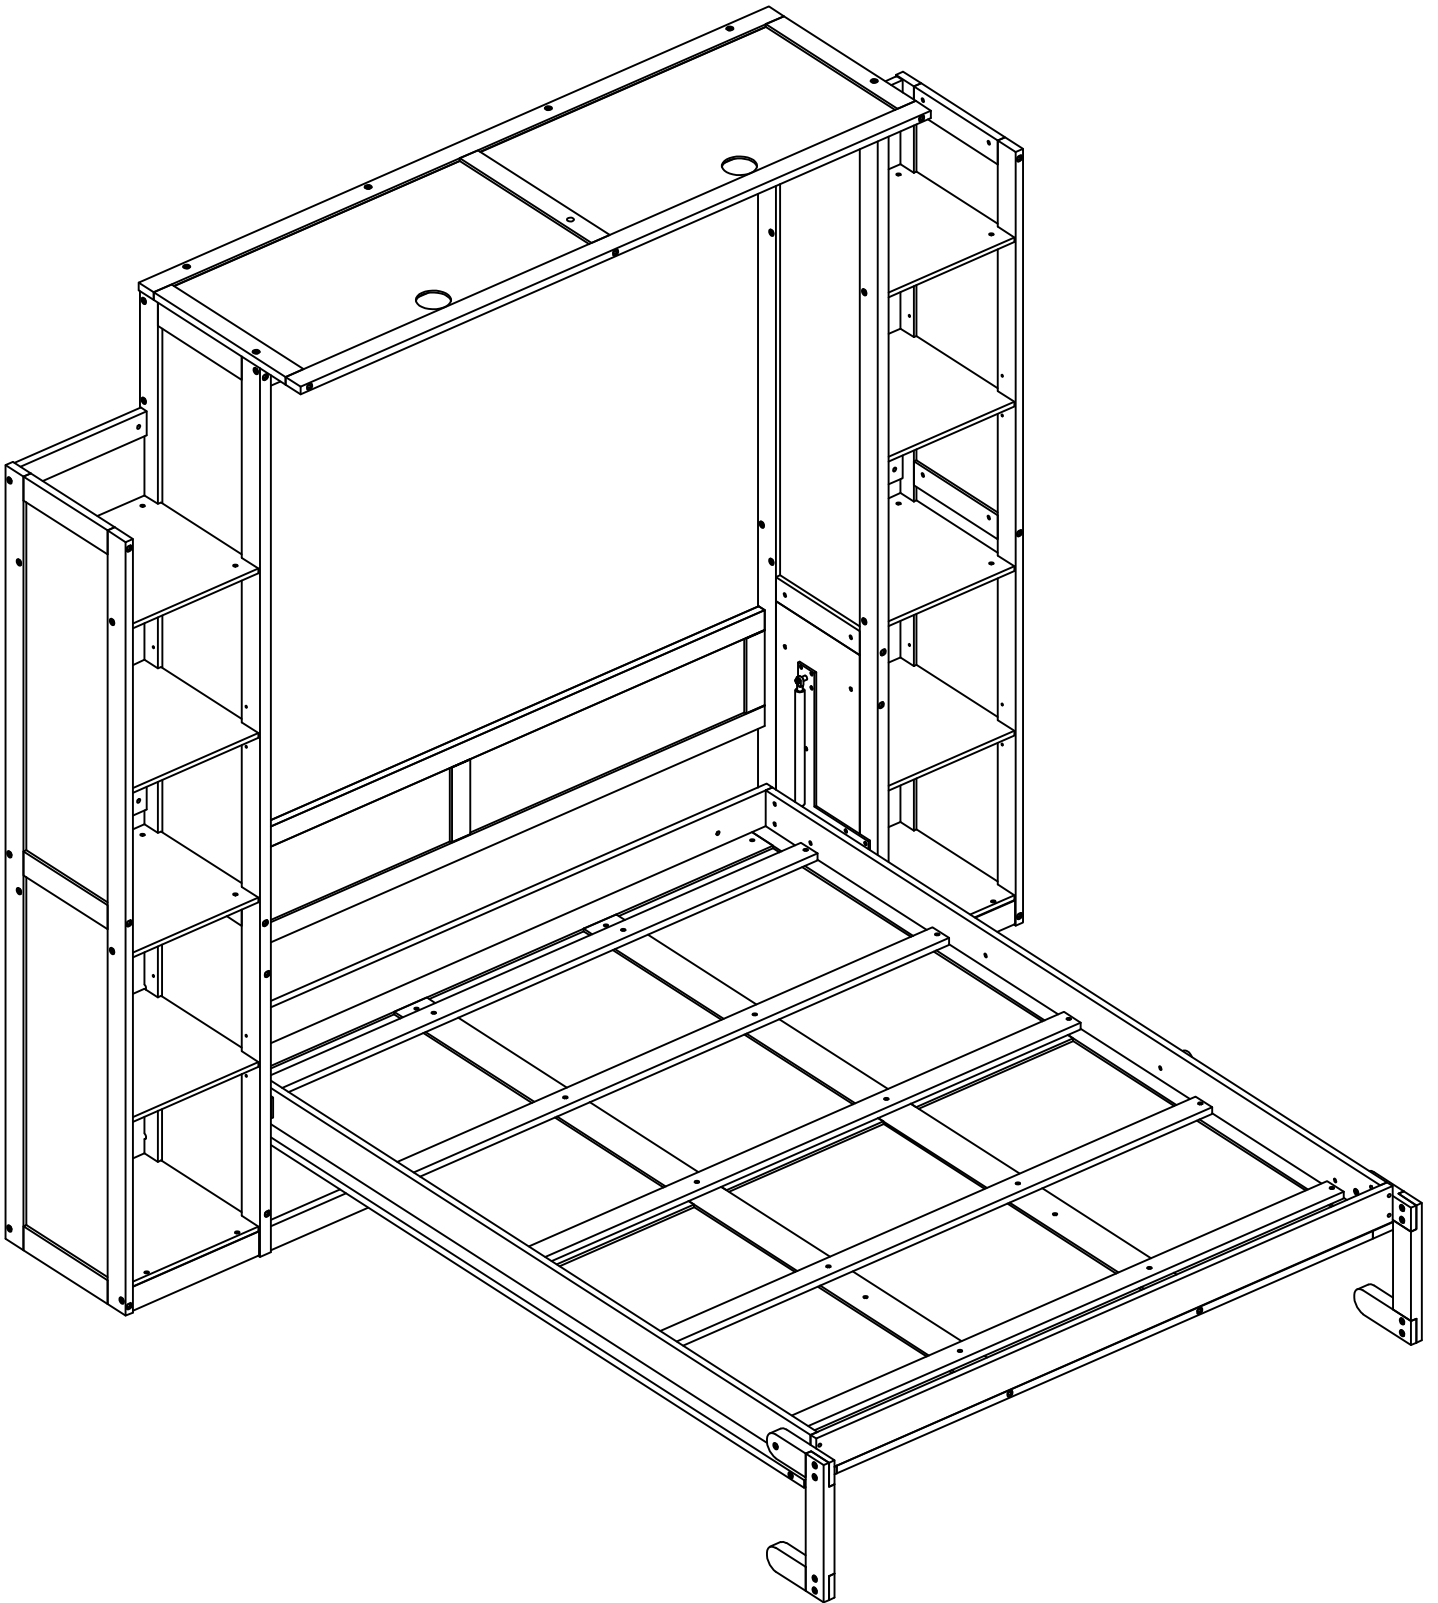

ASSEMBLY INSTRUCTION

SKU CODE: (WF313674-WF313675-WF313676)

Four people are required to assemble and move this model.

OPTION 1

OPTION 2

ASSEMBLY INSTRUCTION

Part List (Box 1-WF313674)

<p>A5</p>  <p>Panel-1pc</p>	<p>A6</p>  <p>Panel-1pc</p>	<p>A7</p>  <p>WoodBar-2pcs</p>
<p>A8</p>  <p>WoodBar-2pcs</p>	<p>B8</p>  <p>WoodBar-1pc</p>	<p>B9</p>  <p>WoodBar-1pc</p>
<p>C1</p>  <p>WoodBar-1pc</p>	<p>C2</p>  <p>Panel-2pcs</p>	<p>C6</p>  <p>Panel-4pcs</p>
<p>C7</p>  <p>Panel-2pcs</p>	<p>C8</p>  <p>Panel-4pcs</p>	<p>C9</p>  <p>Panel-4pcs</p>
<p>D7</p>  <p>Panel-4pcs</p>	<p>E2</p>  <p>WoodBar-3pcs</p>	<p>E3</p>  <p>Panel-6pcs</p>
<p>E4</p>  <p>WoodBar-2pcs</p>	<p>E5</p>  <p>WoodBar-2pcs</p>	<p>E6</p>  <p>WoodBar-2pcs</p>
<p>F2</p>  <p>Metal corner link-1pc</p>	<p>F3</p>  <p>Metal corner link-1pc</p>	<p>F4</p>  <p>Metal corner link-2pcs</p>
<p>F5</p> <p>1100N</p>  <p>Piston Steam-2pcs</p>		

Part List & Hardware List (Box 2-WF313675)

A9

Panel-2pcs

B1

WoodBar-1pc

B2

WoodBar-1pc

B3