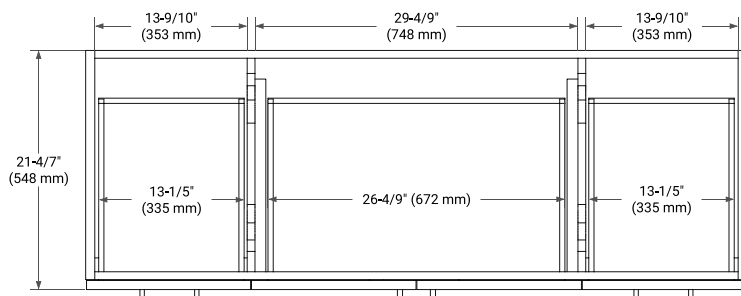

60" SINGLE SINK BASE CABINET

BASE CABINET DIMENSIONS

60" W x 21.6" D x 34.5" H

FEATURES

- Solid wood frame & plywood panels
- Dovetail drawers and joints
- Soft closing doors & drawers

HARDWARE FINISHES*

Brushed Nickel Satin Brass Matte Black Polished Chrome

61" SINGLE OVAL SINK COUNTERTOP WITH 1.5" THICKNESS

OVERALL DIMENSIONS

61" W x 22" D x 1.5" H

COUNTERTOP OPTIONS

Carrara Marble

White Quartz

FEATURES

- Solid countertop with mitered edges & seams
- Undermount white oval sink
- Pre-drilled for 8" widespread faucet

INCLUDED

- Countertop
- Matching Backsplash
- Oval Sink

COUNTERTOP PLAN VIEW

EDGE SIDE VIEW

THREE DIMENSIONAL COUNTERTOP VIEW