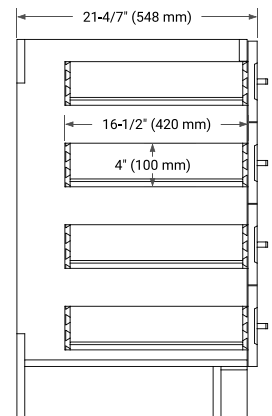

60" SINGLE SINK BASE CABINET

BASE CABINET DIMENSIONS

60" W x 21.6" D x 34.5" H

FEATURES

- Solid wood frame & plywood panels
- Dovetail drawers and joints
- Soft closing doors & drawers

HARDWARE FINISHES*

Brushed Nickel Satin Brass Matte Black Polished Chrome

61" SINGLE OVAL SINK COUNTERTOP WITH 1.5" THICKNESS

OVERALL DIMENSIONS

61" W x 22" D x 1.5" H

COUNTERTOP OPTIONS

Carrara Marble

White Quartz

FEATURES

- Solid countertop with mitered edges & seams
- Undermount white oval sink
- Pre-drilled for 8" widespread faucet

INCLUDED

- Countertop
- Matching Backsplash
- Oval Sink

COUNTERTOP PLAN VIEW

EDGE SIDE VIEW

THREE DIMENSIONAL COUNTERTOP VIEW