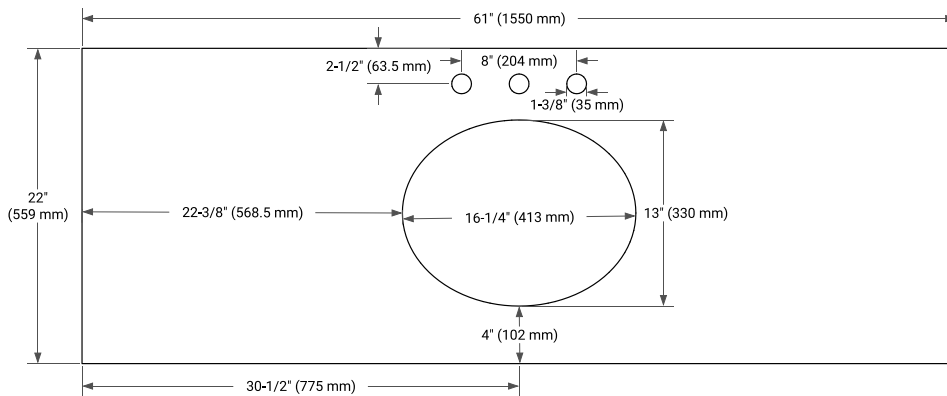

61" SINGLE OVAL SINK COUNTERTOP WITH 1.5" THICKNESS

OVERALL DIMENSIONS

61" W x 22" D x 1.5" H

COUNTERTOP OPTIONS

Carrara Marble

White Quartz

FEATURES

- Solid countertop with mitered edges & seams
- Undermount white oval sink
- Pre-drilled for 8" widespread faucet

INCLUDED

- Countertop
- Matching Backsplash
- Oval Sink

COUNTERTOP PLAN VIEW

EDGE SIDE VIEW

THREE DIMENSIONAL COUNTERTOP VIEW