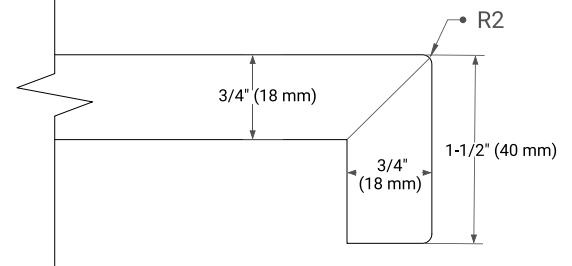

61" SINGLE OVAL SINK COUNTERTOP WITH 1.5" THICKNESS

OVERALL DIMENSIONS

61" W x 22" D x 1.5" H

COUNTERTOP OPTIONS

Carrara Marble

White Quartz

FEATURES

- Solid countertop with mitered edges & seams
- Undermount white oval sink
- Pre-drilled for 8" widespread faucet

INCLUDED

- Countertop
- Matching Backsplash
- Oval Sink

COUNTERTOP PLAN VIEW

EDGE SIDE VIEW

THREE DIMENSIONAL COUNTERTOP VIEW