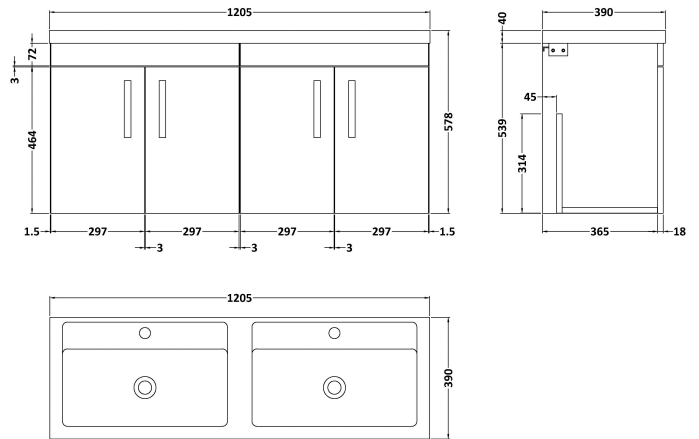

CUSTOMER DATA SHEET

DESCRIPTION: 1200 Wh 4-Door Vanity W/Double Basin

CUSTOMER DATA SHEET - FURNITURE

DESCRIPTION: 600 Wall Hung 2-Door Basin Unit

PRODUCT DIMENSIONS

Height (mm)	Width (mm)	Depth (mm)	Nett Wgt Kg
540	600	383	12.9

PACKAGING DIMENSIONS

Height (mm)	Width (mm)	Depth (mm)	Gross Wgt Kg
405	620	560	12.9

PACKAGING DATA

Box Colour	Brown Cardboard Box		
Box Qty	1	Label Colour	White Label
Label Size	100 x 50	Label Qty	2

OUTER BOX DIMENSIONS (If Applicable)

Height (mm)	Width (mm)	Depth (mm)	Gross Wgt Kg

PRODUCT DETAILS

Country of Origin	United Kingdom			
Fitting Instruction	No			
Constr' Method	Cam & Wood Dowel			
Cabinet Finish	MFC Textured Woodgrain			
Cab Thickness (mm)	18			
Drawer Included	No			
No of Shelves	0			
Hinge Inc'	Yes, Supplied			
Fixings Inc'	Yes			
Handle Inc'	Yes, Supplied			
Handle Type	Strap			
Certification	FSC	Yes	CE	N/A
Colour	Hacienda Black			
Constr' Type	Rigid			
Fascia Finish	MFC Textured Woodgrain			
Fas Thickness (mm)	18			
Drawer Type	Not Applicable			
Hinge Type	95 Degree Clip-On Soft Close			
Adjustable Legs	No, Not Required			
Handle Style	Contemporary			
Waste Shroud	No			

CUSTOMER DATA SHEET - CERAMICS

DESCRIPTION: Double Polymarble Basin 1205 X 390

PRODUCT DIMENSIONS

Height (mm)	Width (mm)	Depth (mm)	Nett Wgt Kg
390	1205	157	18.12

PACKAGING DIMENSIONS

Height (mm)	Width (mm)	Depth (mm)	Gross Wgt Kg
100	1205	400	18.12