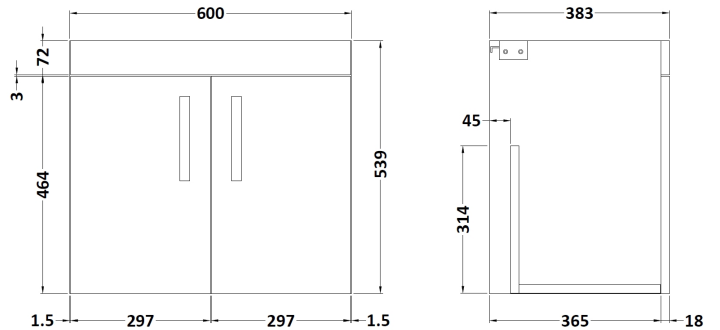

CUSTOMER DATA SHEET

DESCRIPTION: 1200 Wh 4-Door Vanity W/Double Basin

CUSTOMER DATA SHEET - FURNITURE

DESCRIPTION: 600 Wall Hung 2-Door Basin Unit

PRODUCT DIMENSIONS

Height (mm)	Width (mm)	Depth (mm)	Nett Wgt Kg
540	600	383	12.9

PACKAGING DIMENSIONS

Height (mm)	Width (mm)	Depth (mm)	Gross Wgt Kg
405	620	560	12.9

PACKAGING DATA

Box Colour	Brown Cardboard Box		
Box Qty	1	Label Colour	White Label
Label Size	100 x 50	Label Qty	2

OUTER BOX DIMENSIONS (If Applicable)

CUSTOMER DATA SHEET - CERAMICS

DESCRIPTION: Double Polymarble Basin 1205 X 390

PRODUCT DIMENSIONS

Height (mm)	Width (mm)	Depth (mm)	Nett Wgt Kg
390	1205	157	18.12

PACKAGING DIMENSIONS

Height (mm)	Width (mm)	Depth (mm)	Gross Wgt Kg
100	1205	400	18.12

PACKAGING DATA

Box Colour	Brown Cardboard Box - Printed		
Box Qty	1	Label Colour	White Label
Label Size	100 x 50	Label Qty	2

OUTER BOX DIMENSIONS (If Applicable)

Height (mm)	Width (mm)	Depth (mm)	Gross Wgt Kg