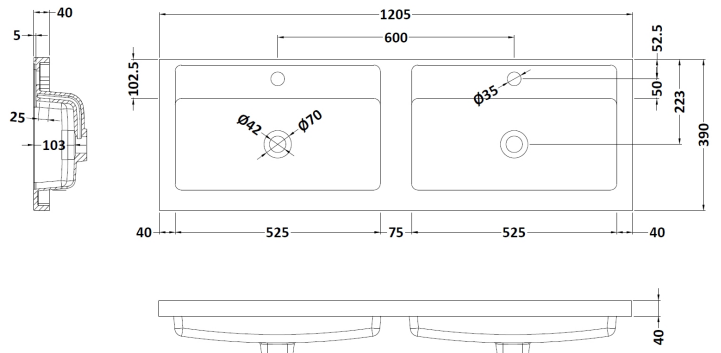

CUSTOMER DATA SHEET

DESCRIPTION: 1200 Wh 4-Door Vanity W/Double Basin

CUSTOMER DATA SHEET - FURNITURE

DESCRIPTION: 600 Wall Hung 2-Door Basin Unit

PRODUCT DIMENSIONS

Height (mm)	Width (mm)	Depth (mm)	Nett Wgt Kg
540	600	383	12.9

PACKAGING DIMENSIONS

Height (mm)	Width (mm)	Depth (mm)	Gross Wgt Kg
405	620	560	12.9

PACKAGING DATA

Box Colour	Brown Cardboard Box		
Box Qty	1	Label Colour	White Label
Label Size	100 x 50	Label Qty	2

OUTER BOX DIMENSIONS (If Applicable)

Height (mm)	Width (mm)	Depth (mm)	Gross Wgt Kg

PRODUCT DETAILS

Country of Origin	United Kingdom			
Fitting Instruction	No			
Constr' Method	Cam & Wood Dowel			
Cabinet Finish	MFC Textured Woodgrain			
Cab Thickness (mm)	18			
Drawer Included	No			
No of Shelves	0			
Hinge Inc'	Yes, Supplied			
Fixings Inc'	Yes			
Handle Inc'	Yes, Supplied			
Handle Type	Strap			
Certification	FSC	Yes	CE	N/A
Colour	Hacienda Black			
Constr' Type	Rigid			
Fascia Finish	MFC Textured Woodgrain			
Fas Thickness (mm)	18			
Drawer Type	Not Applicable			
Hinge Type	95 Degree Clip-On Soft Close			
Adjustable Legs	No, Not Required			
Handle Style	Contemporary			
Waste Shroud	No			

CUSTOMER DATA SHEET - CERAMICS

DESCRIPTION: Double Polymarble Basin 1205 X 390

PRODUCT DIMENSIONS

Height (mm)	Width (mm)	Depth (mm)	Nett Wgt Kg
390	1205	157	18.12

PACKAGING DIMENSIONS

Height (mm)	Width (mm)	Depth (mm)	Gross Wgt Kg
100	1205	400	18.12