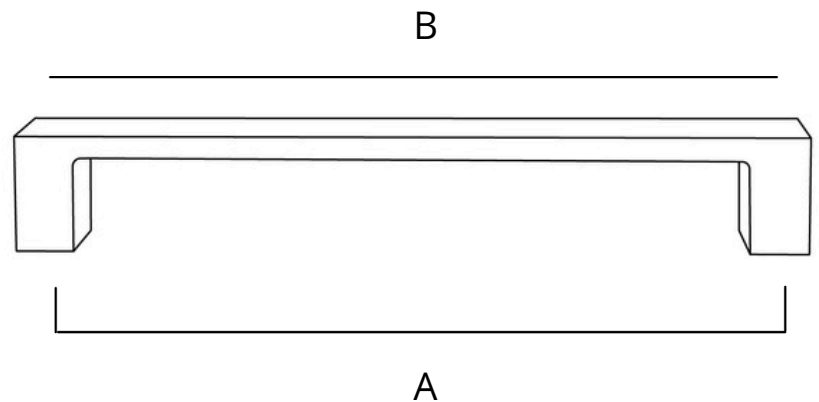

THE REDMOND COLLECTION INCLUDES:

5-1/4 center-to-center pull

All offered in Satin Brass, Matte Black, and Satin Nickel