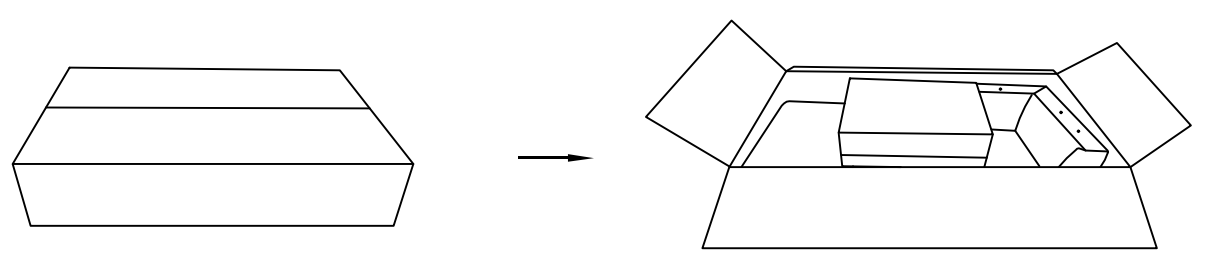

- **A2*3**
- **B2*2**
- **A3*4 A4*12 A5*1**
  A6*12
- **B3*4 B4*18 B5*1 B6*18**
  B7*1 B8*3

A

B