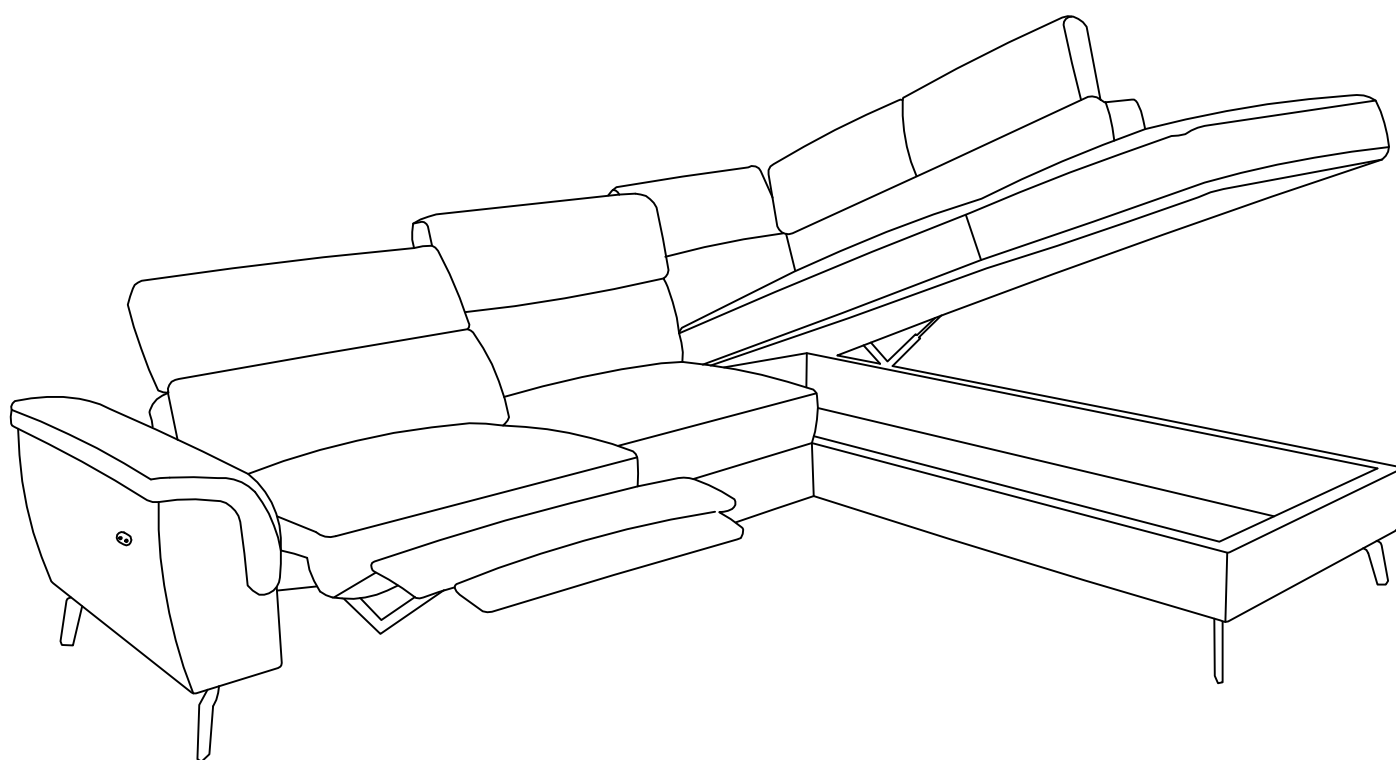

# ASSEMBLY INSTRUCTIONS

Note: No climbing on the back of the sofa!

# HARDWARE LIST

CHAISE PART				SEAT PART			
A1	CUSHION LOUNGE		1PC	B1	SOFA		1PC
A2	BACKREST		3PCS	B2	BACKREST		2PCS
A3	LEG		4PCS	B3	LEG		4PCS
A4	SCREW	 M6*22	12PCS	B4	SCREW	 M6*22	18PCS
A5	SPANNER		1PC	B5	SPANNER		1PC
A6	GASKET		12PCS	B6	GASKET		18PCS
				B7	POWER CORO		1PC
				B8	LEG		3PCS