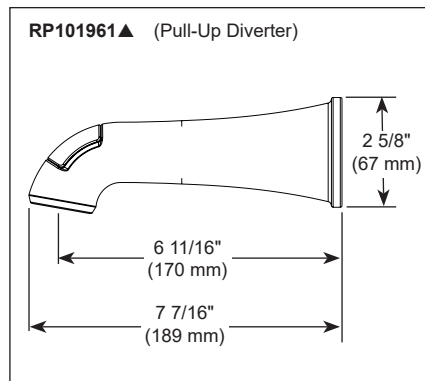

## FEATURES:

- Monitor® 14 Series pressure balanced single handle bath mixing valve trim
- Shower head with five spray settings

## STANDARD SPECIFICATIONS:

- Maintains a balanced pressure of hot and cold water even when a valve is turned on or off elsewhere in the system
- For use with MultiChoice® Universal rough valve body (R10000 Series)
- Back-to-back installation capability
- Solid brass forged body
- Temperature only controlled with handle
- Field adjustable means to limit handle rotation into hot water zone
- 120° maximum handle rotation
- Max flow rate 1.75 gpm @ 80 psi, 6.6 L/min @ 550 kPa
- Tub port max flow rate 6.0 gpm @ 60 psi with R10000-UNBX
- Shower arm overall horizontal length = 5 1/2" (138 mm), including threaded ends
- Hot & Cold temperature indicators on escutcheon
- All parts replaceable from the front of the valve
- Pull-up tub spout: Threaded 1/2" NPT iron pipe, 1/2" CWT copper, sweat and slip-on applications
- Spray settings include: Full Body Spray, Massage Spray, Full Spray with Massage, Shampoo Rinsing Spray and Pause - Pause is a non-positive shut-off