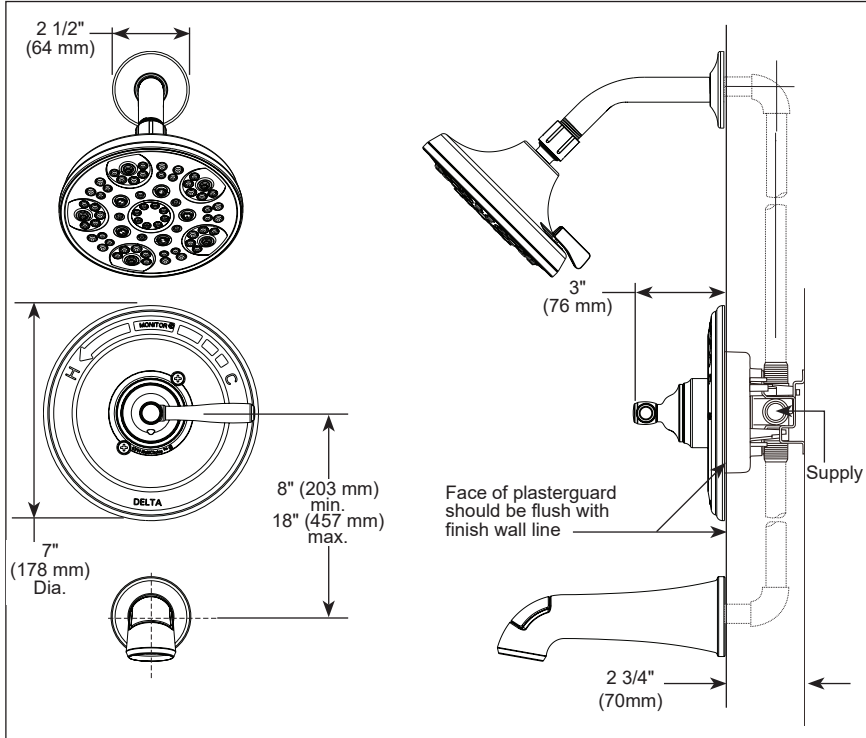

# TUB AND SHOWER FAUCET

■ Roe™ Bath Collection

## FEATURES:

- Monitor® 14 Series pressure balanced single handle bath mixing valve trim
- Shower head with five spray settings

## STANDARD SPECIFICATIONS:

- Maintains a balanced pressure of hot and cold water even when a valve is turned on or off elsewhere in the system
- For use with MultiChoice® Universal rough valve body (R10000 Series)
- Back-to-back installation capability
- Solid brass forged body
- Temperature only controlled with handle
- Field adjustable means to limit handle rotation into hot water zone
- 120° maximum handle rotation
- Max flow rate 1.75 gpm @ 80 psi, 6.6 L/min @ 550 kPa
- Tub port max flow rate 6.0 gpm @ 60 psi with R10000-UNBX
- Shower arm overall horizontal length = 5 1/2" (138 mm), including threaded ends
- Hot & Cold temperature indicators on escutcheon
- All parts replaceable from the front of the valve
- Pull-up tub spout: Threaded 1/2" NPT iron pipe, 1/2" CWT copper, sweat and slip-on applications
- Spray settings include: Full Body Spray, Massage Spray, Full Spray with Massage, Shampoo Rinsing Spray and Pause - Pause is a non-positive shut-off