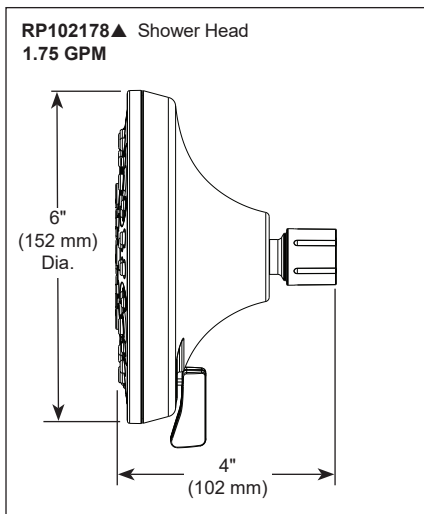

# TUB AND SHOWER FAUCET

■ Roe™ Bath Collection

## FEATURES:

- Monitor® 14 Series pressure balanced single handle bath mixing valve trim
- Shower head with five spray settings

## STANDARD SPECIFICATIONS:

- Maintains a balanced pressure of hot and cold water even when a valve is turned on or off elsewhere in the system
- For use with MultiChoice® Universal rough valve body (R10000 Series)
- Back-to-back installation capability
- Solid brass forged body
- Temperature only controlled with handle
- Field adjustable means to limit handle rotation into hot water zone
- 120° maximum handle rotation
- Max flow rate 1.75 gpm @ 80 psi, 6.6 L/min @ 550 kPa
- Tub port max flow rate 6.0 gpm @ 60 psi with R10000-UNBX
- Shower arm overall horizontal length = 5 1/2" (138 mm), including threaded ends
- Hot & Cold temperature indicators on escutcheon
- All parts replaceable from the front of the valve
- Pull-up tub spout: Threaded 1/2" NPT iron pipe, 1/2" CWT copper, sweat and slip-on applications
- Spray settings include: Full Body Spray, Massage Spray, Full Spray with Massage, Shampoo Rinsing Spray and Pause - Pause is a non-positive shut-off