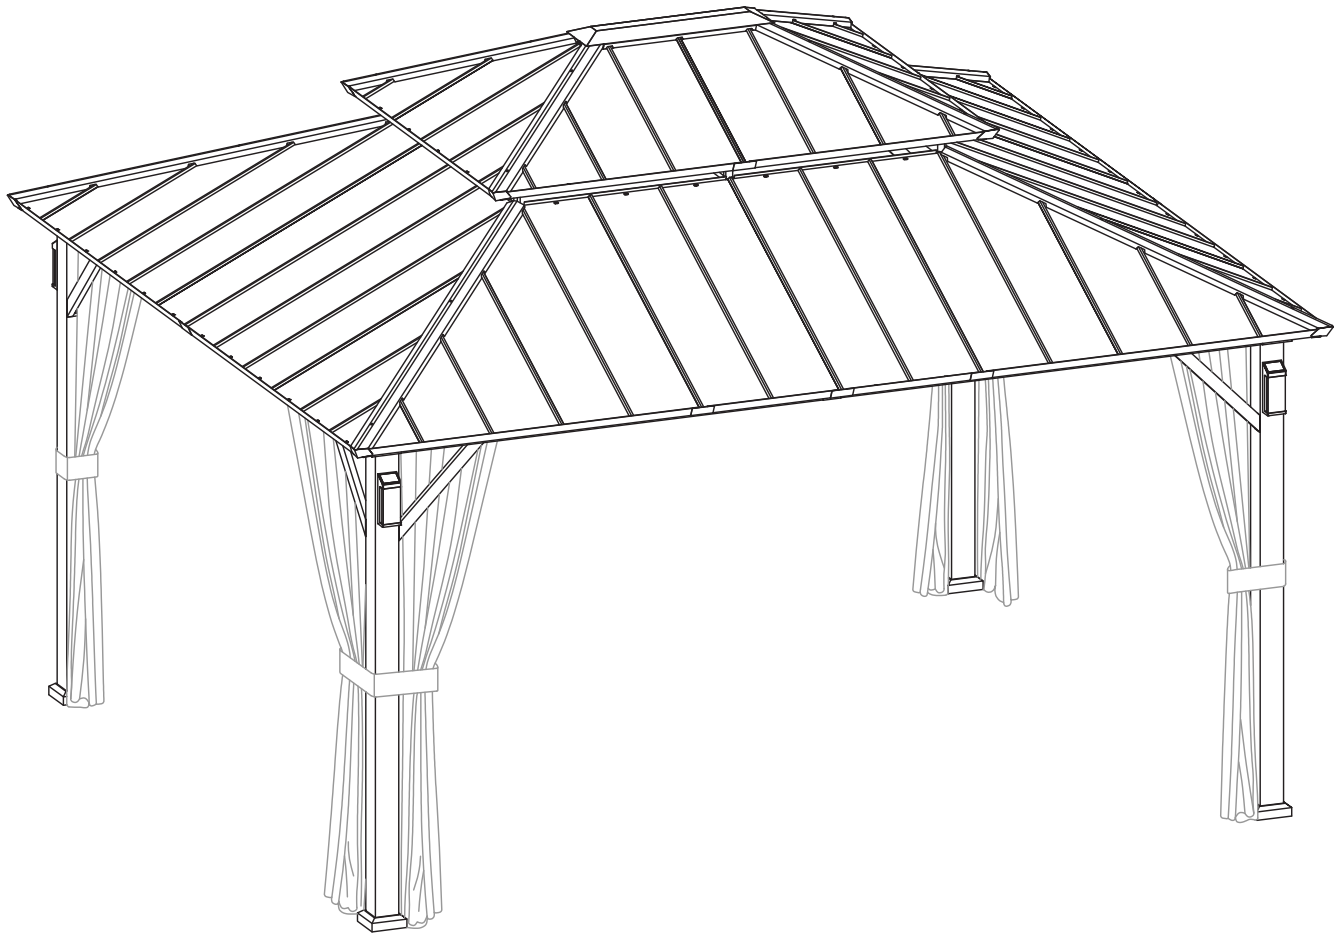

**MODEL: IG10600148-1214-WLY**

OWNER'S MANUAL

## The Horizon 12'x14' Hard Top Gazebo W/ Solar LED light