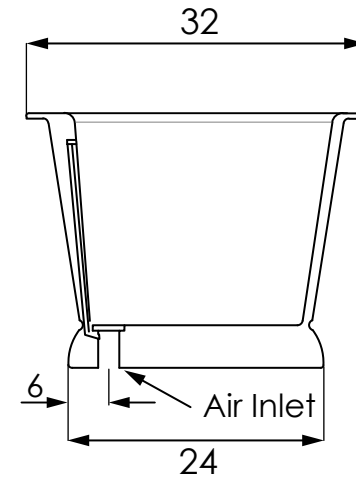

HYDRO SYSTEMS, INC.

29132 Avenue Paine, Valencia, CA 91355
661.775.0686, fax 661.775.0668, www.hydrossystem.com

Note: The information contained on this drawing is the sole property of Hydro Systems, Inc. Any reproduction in part or as a whole without the written permission of Hydro Systems, Inc. is prohibited.

Title: Chateau

Date: May 2nd, 2025

Rev: -

Scale: None

Date:

Material: Hydroluxe SS, 1-2" nominal thickness