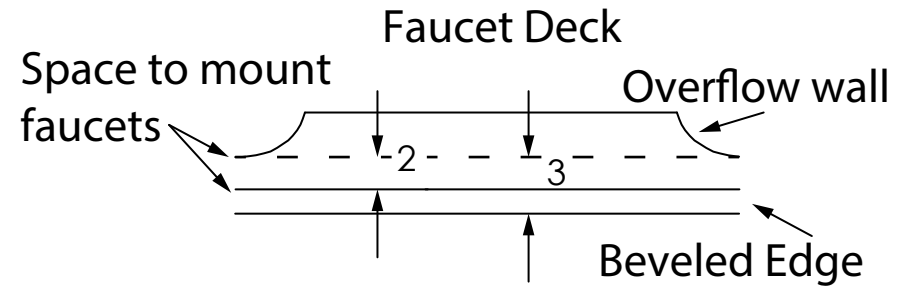

HYDRO SYSTEMS, INC.

29132 Avenue Paine, Valencia, CA 91355
661.775.0686, fax 661.775.0668, www.hydrossystem.com

Note: The information contained on this drawing is the sole property of Hydro Systems, Inc. Any reproduction in part or as a whole without the written permission of Hydro Systems, Inc. is prohibited.

Title: Chateau

Date: May 2nd, 2025

Rev: -

Scale: None

Date:

Material: Hydroluxe SS, 1-2" nominal thickness