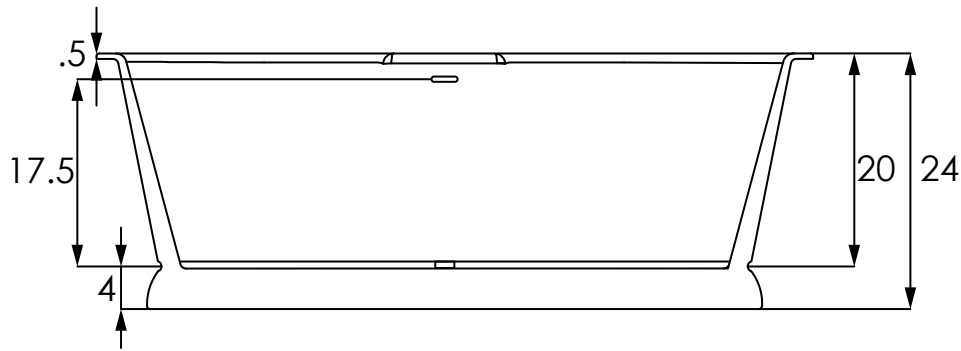

HYDRO SYSTEMS, INC.

29132 Avenue Paine, Valencia, CA 91355
661.775.0686, fax 661.775.0668, www.hydrossystem.com

Note: The information contained on this drawing is the sole property of Hydro Systems, Inc. Any reproduction in part or as a whole without the written permission of Hydro Systems, Inc. is prohibited.

Title: Chateau

Date: May 2nd, 2025

Rev: -

Scale: None

Date:

Material: Hydroluxe SS, 1-2" nominal thickness