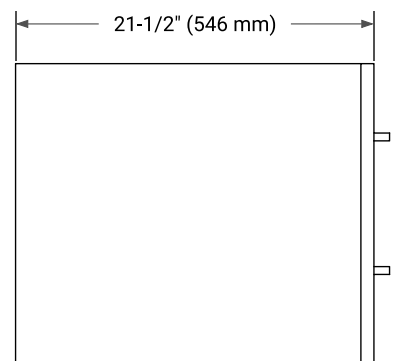

48" SINGLE SINK BASE CABINET

BASE CABINET DIMENSIONS

48" W x 21.5" D x 18" H

FEATURES

- Solid wood frame & plywood panels
- Dovetail drawers and joints
- Soft closing doors & drawers

HARDWARE FINISHES*

Brushed Nickel   Satin Brass   Matte Black   Polished Chrome

Hardware comes preinstalled with the illustrated option. Other finishes are available on our online store if you prefer a different one.

AVAILABLE COLORS

White   Grey   Midnight Blue

FRONT VIEW

SIDE VIEW

PLAN VIEW