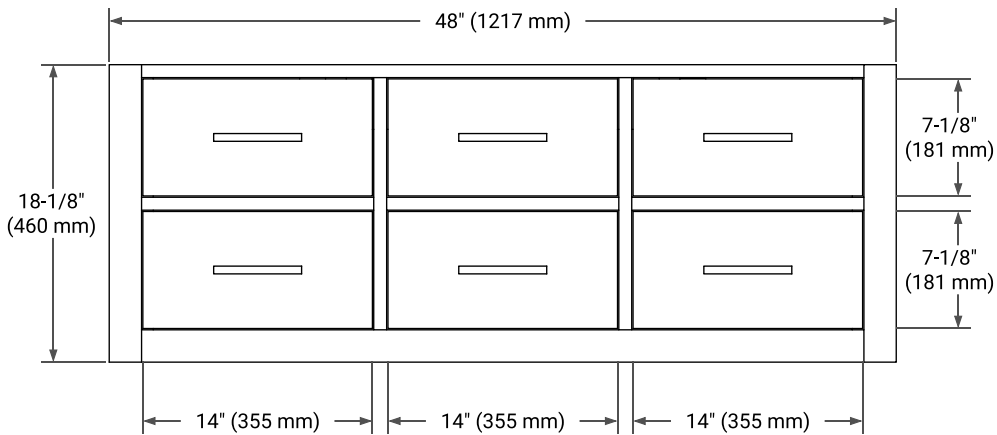

48" SINGLE SINK BASE CABINET

BASE CABINET DIMENSIONS

48" W x 21.5" D x 18" H

FEATURES

- Solid wood frame & plywood panels
- Dovetail drawers and joints
- Soft closing doors & drawers

HARDWARE FINISHES*

Brushed Nickel   Satin Brass   Matte Black   Polished Chrome

Hardware comes preinstalled with the illustrated option. Other finishes are available on our online store if you prefer a different one.

AVAILABLE COLORS

White   Grey   Midnight Blue

FRONT VIEW

SIDE VIEW

PLAN VIEW