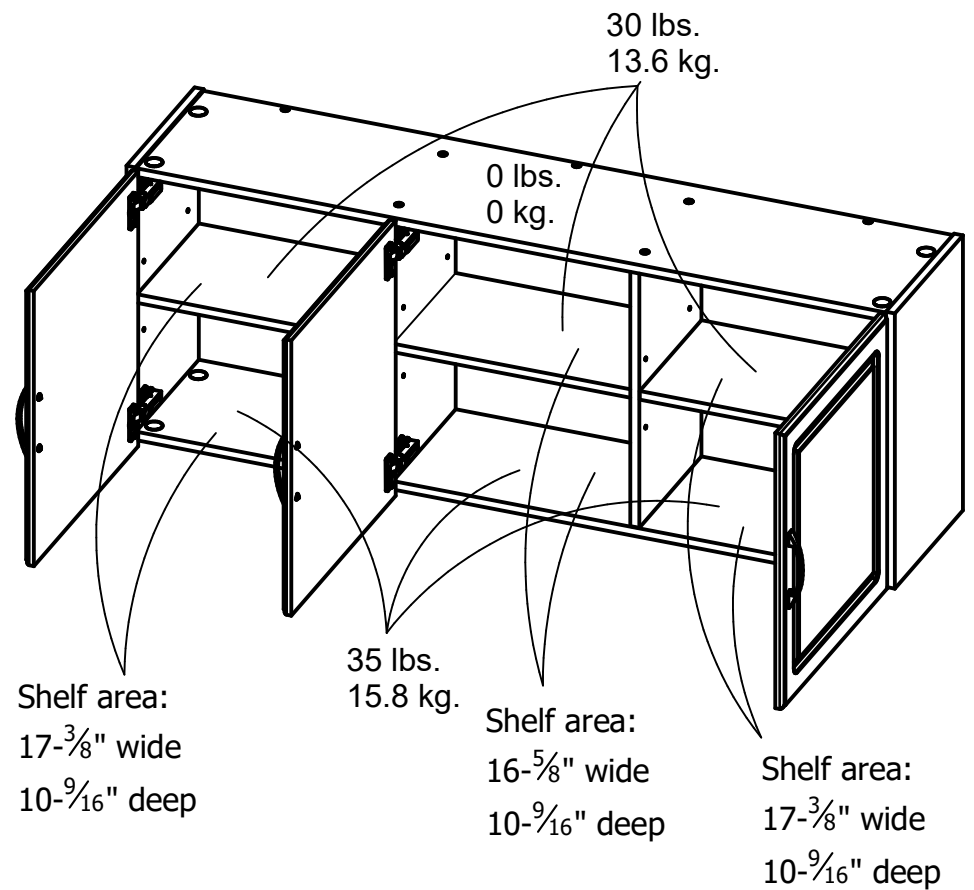

UNIT DESCRIPTION

54 inch WALL CABINET

ASSEMBLED DIMENSIONS (H X W X D)

20- $\frac{5}{16}$ in. H x 54 in. W x 12- $\frac{7}{16}$ in. D
51.6 cm H x 137.1 cm W x 31.6 cm D

FINISH: GRAPHITE GRAY
OBSIDIAN BLACK
WEIGHT: 76.5 LBS (34.70 KG)