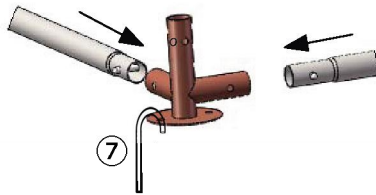

PART NO.	DIMENSION	STYLE PIC	QUANTITY
M			2
N			2
O			2
P			16
Q			1
Parts Package	<p>Hinges: 2 pieces Lock: 1 set Bracket: 6 pairs U Clips: 2 pieces Roof: 1 piece Rubber rope: for roof Cable ties: 1 package M8 square head screws: 8 M8 screw nuts: 8 M10 square head screws: 4 M10 screw nuts: 4</p>	1	

6X3X1.95m

Step.1

I
1:10

Insert the hook into the ground

II
1:10

III
1:10

Step.2

IV
1:10

6X3X1.95m

Step.3

Step.4

6X3X1.95m

Step.5

Pictures of real products

IX

X