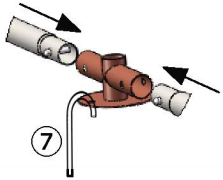

6x3x1.95m

Large Chicken Coop

Owner's Manual

PART NO.	DIMENSION	STYLE PIC	QUANTITY
①	1420mm		4
②	1925mm		15
③	970mm		8
④	1540mm		8
⑤	1680mm		2
⑥	630mm		1
⑦	14.6×3.3×150mm		10
A	312+1595mm	Door left	2
C	497mm	Door button	2
D	226×85×106mm		6
E	140×140×132.5mm		4
F			4
G	180×100×56.5mm		2
H			6
I	Φ8mm		8
J	Φ10mm		4
K(Lock)			1
L			1

PART NO.	DIMENSION	STYLE PIC	QUANTITY
M			2
N			2
O			2
P			16
Q			1
Parts Package	<p>Hinges: 2 pieces Lock: 1 set Bracket: 6 pairs U Clips: 2 pieces Roof: 1 piece Rubber rope: for roof Cable ties: 1 package M8 square head screws: 8 M8 screw nuts: 8 M10 square head screws: 4 M10 screw nuts: 4</p>	1	

6X3X1.95m

Step.1

I
1:10

Insert the hook into the ground

II
1:10

III
1:10

Step.2

IV
1:10