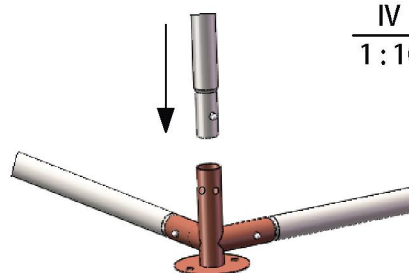

PART NO.	DIMENSION	STYLE PIC	QUANTITY
M			2
N			2
O			2
P			16
Q			1
Parts Package	<p>Hinges: 2 pieces Lock: 1 set Bracket: 6 pairs U Clips: 2 pieces Roof: 1 piece Rubber rope: for roof Cable ties: 1 package M8 square head screws: 8 M8 screw nuts: 8 M10 square head screws: 4 M10 screw nuts: 4</p>	1	

6X3X1.95m

Step.1

I
1:10

Insert the hook into the ground

II
1:10

III
1:10

Step.2

IV
1:10

6X3X1.95m

Step.3

Step.4

6X3X1.95m

Step.5

Pictures of real products

IX

X