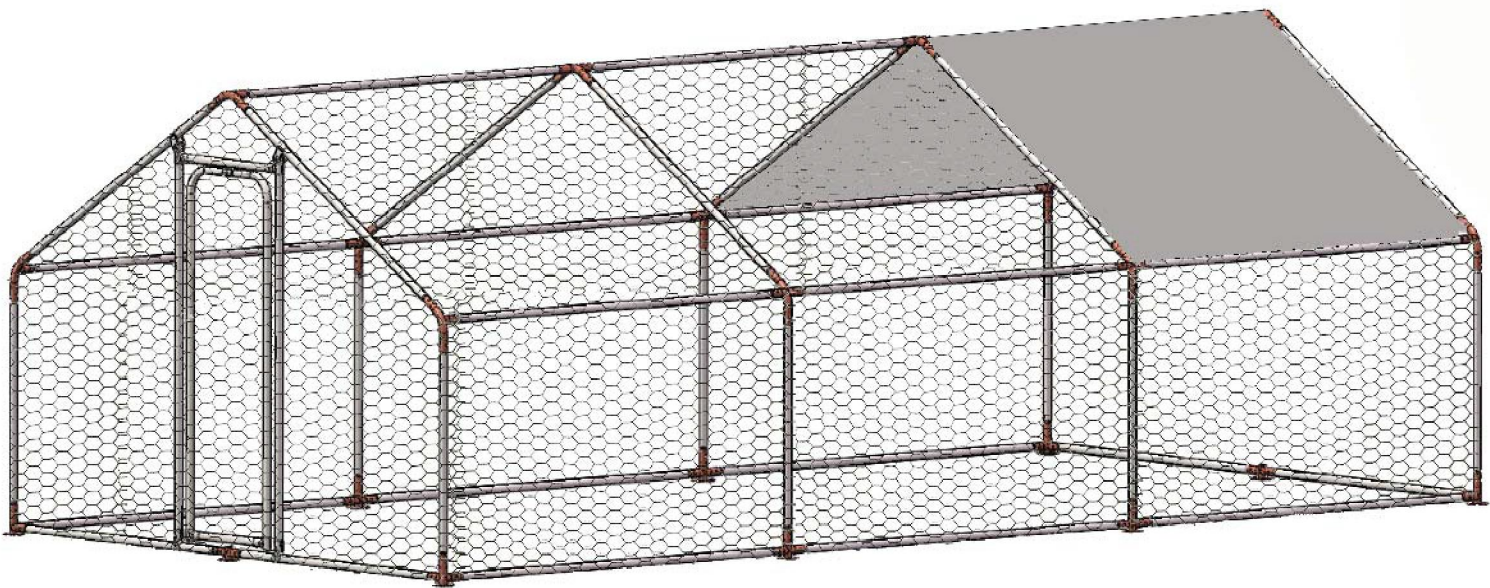

6x3x1.95m

Large Chicken Coop

Owner's Manual

PART NO.	DIMENSION	STYLE PIC	QUANTITY
①	1420mm		4
②	1925mm		15
③	970mm		8
④	1540mm		8
⑤	1680mm		2
⑥	630mm		1
⑦	14.6×3.3×150mm		10
A	312+1595mm	Door left	2
C	497mm	Door button	2
D	226×85×106mm		6
E	140×140×132.5mm		4
F			4
G	180×100×56.5mm		2
H			6
I	Φ8mm		8
J	Φ10mm		4
K(Lock)			1
L			1

PART NO.	DIMENSION	STYLE PIC	QUANTITY
M			2
N			2
O			2
P			16
Q			1
Parts Package	<p>Hinges: 2 pieces Lock: 1 set Bracket: 6 pairs U Clips: 2 pieces Roof: 1 piece Rubber rope: for roof Cable ties: 1 package M8 square head screws: 8 M8 screw nuts: 8 M10 square head screws: 4 M10 screw nuts: 4</p>	1	

6X3X1.95m

Step.1

I
1:10

Insert the hook into the ground

II
1:10

III
1:10

Step.2

IV
1:10

6X3X1.95m

Step.3

Step.4

6X3X1.95m

Step.5

Pictures of real products

IX

X