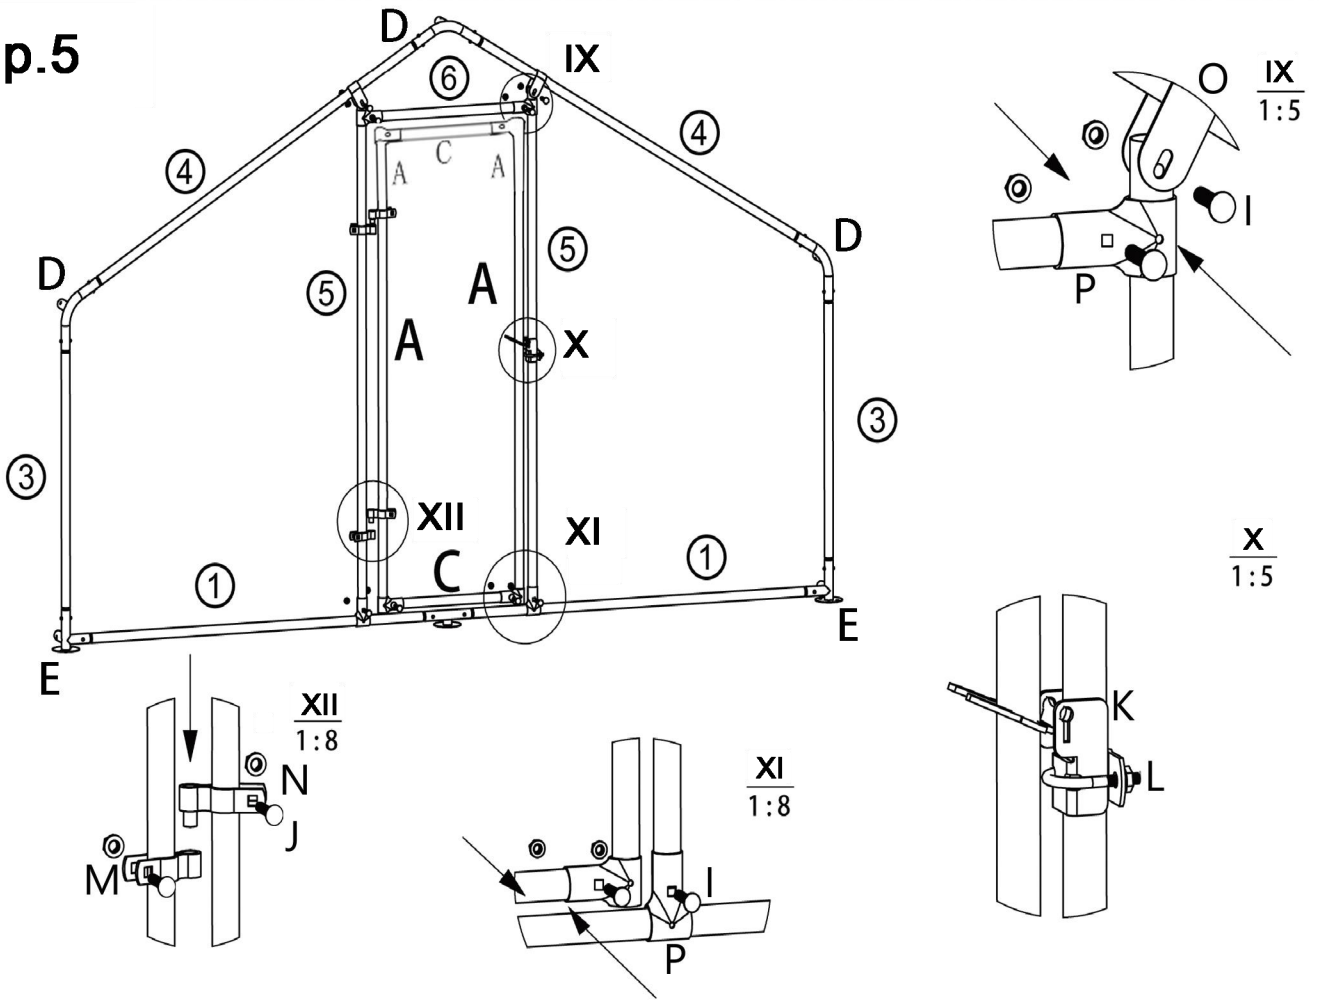

6x3x1.95m

Large Chicken Coop

Owner's Manual

PART NO.	DIMENSION	STYLE PIC	QUANTITY
①	1420mm		4
②	1925mm		15
③	970mm		8
④	1540mm		8
⑤	1680mm		2
⑥	630mm		1
⑦	14.6×3.3×150mm		10
A	312+1595mm	Door left	2
C	497mm	Door button	2
D	226×85×106mm		6
E	140×140×132.5mm		4
F			4
G	180×100×56.5mm		2
H			6
I	Φ8mm		8
J	Φ10mm		4
K(Lock)			1
L			1

PART NO.	DIMENSION	STYLE PIC	QUANTITY
M			2
N			2
O			2
P			16
Q			1
Parts Package	<p>Hinges: 2 pieces Lock: 1 set Bracket: 6 pairs U Clips: 2 pieces Roof: 1 piece Rubber rope: for roof Cable ties: 1 package M8 square head screws: 8 M8 screw nuts: 8 M10 square head screws: 4 M10 screw nuts: 4</p>	1	

6X3X1.95m

Step.1

I
1:10

Insert the hook into the ground

II
1:10

III
1:10

Step.2

IV
1:10

6X3X1.95m

Step.3

Step.4

6X3X1.95m

Step.5

Pictures of real products

IX

X