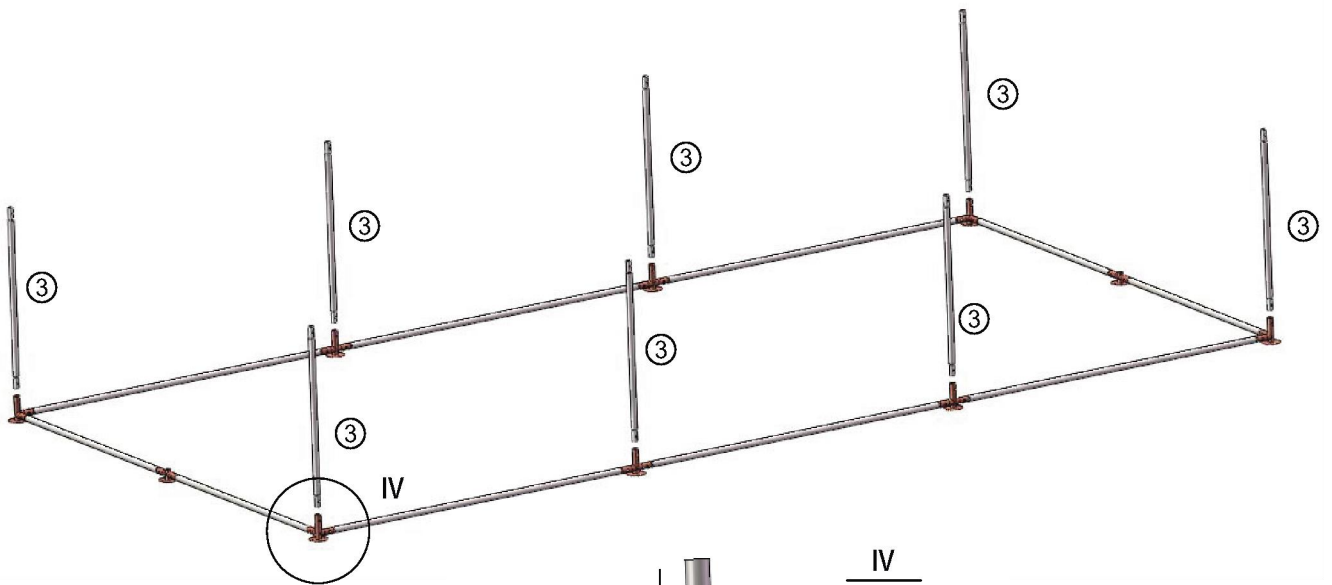

6x3x1.95m

Large Chicken Coop

Owner's Manual

PART NO.	DIMENSION	STYLE PIC	QUANTITY
①	1420mm		4
②	1925mm		15
③	970mm		8
④	1540mm		8
⑤	1680mm		2
⑥	630mm		1
⑦	14.6×3.3×150mm		10
A	312+1595mm	Door left	2
C	497mm	Door button	2
D	226×85×106mm		6
E	140×140×132.5mm		4
F			4
G	180×100×56.5mm		2
H			6
I	Φ8mm		8
J	Φ10mm		4
K(Lock)			1
L			1

PART NO.	DIMENSION	STYLE PIC	QUANTITY
M			2
N			2
O			2
P			16
Q			1
Parts Package	<p>Hinges: 2 pieces Lock: 1 set Bracket: 6 pairs U Clips: 2 pieces Roof: 1 piece Rubber rope: for roof Cable ties: 1 package M8 square head screws: 8 M8 screw nuts: 8 M10 square head screws: 4 M10 screw nuts: 4</p>	1	

6X3X1.95m

Step.1

I
1:10

Insert the hook into the ground

II
1:10

III
1:10

Step.2

IV
1:10

6X3X1.95m

Step.3

Step.4

6X3X1.95m

Step.5

Pictures of real products

IX

X