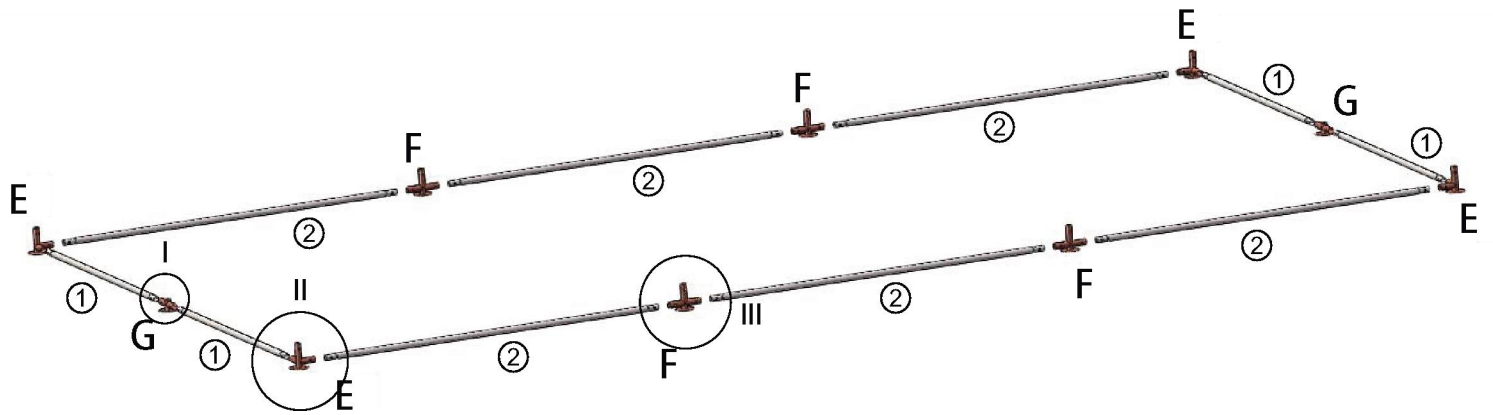

6x3x1.95m

Large Chicken Coop

Owner's Manual

PART NO.	DIMENSION	STYLE PIC	QUANTITY
①	1420mm		4
②	1925mm		15
③	970mm		8
④	1540mm		8
⑤	1680mm		2
⑥	630mm		1
⑦	14.6×3.3×150mm		10
A	312+1595mm	Door left	2
C	497mm	Door button	2
D	226×85×106mm		6
E	140×140×132.5mm		4
F			4
G	180×100×56.5mm		2
H			6
I	Φ8mm		8
J	Φ10mm		4
K(Lock)			1
L			1

PART NO.	DIMENSION	STYLE PIC	QUANTITY
M			2
N			2
O			2
P			16
Q			1
Parts Package	<p>Hinges: 2 pieces Lock: 1 set Bracket: 6 pairs U Clips: 2 pieces Roof: 1 piece Rubber rope: for roof Cable ties: 1 package M8 square head screws: 8 M8 screw nuts: 8 M10 square head screws: 4 M10 screw nuts: 4</p>	1	

6X3X1.95m

Step.1

I
1:10

Insert the hook into the ground

II
1:10

III
1:10

Step.2

IV
1:10

6X3X1.95m

Step.3

Step.4

6X3X1.95m

Step.5

Pictures of real products

IX

X