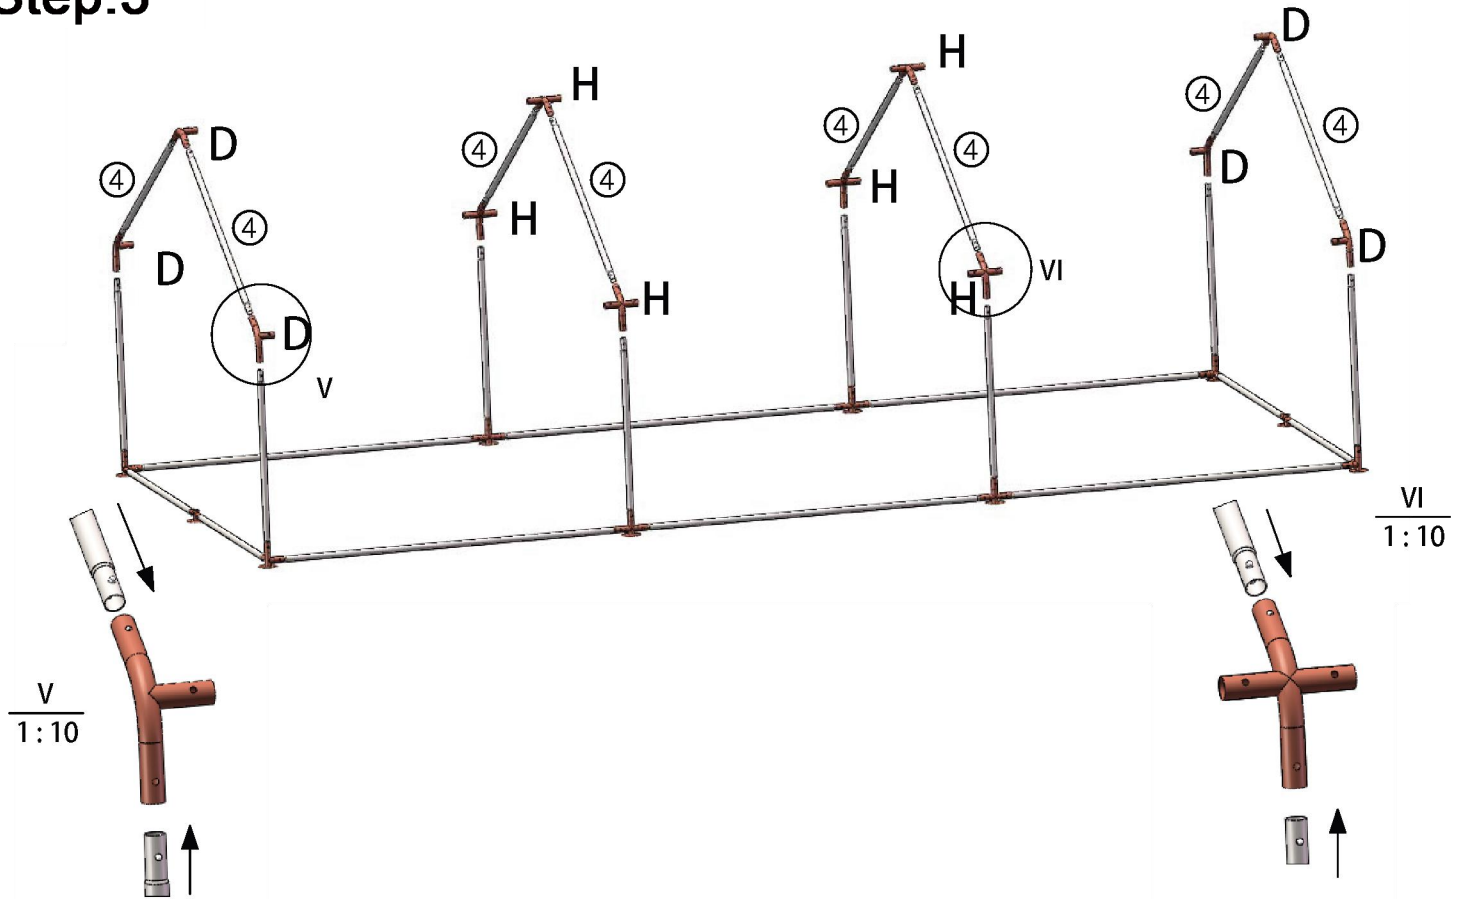

PART NO.	DIMENSION	STYLE PIC	QUANTITY
M			2
N			2
O			2
P			16
Q			1
Parts Package	<p>Hinges: 2 pieces Lock: 1 set Bracket: 6 pairs U Clips: 2 pieces Roof: 1 piece Rubber rope: for roof Cable ties: 1 package M8 square head screws: 8 M8 screw nuts: 8 M10 square head screws: 4 M10 screw nuts: 4</p>	1	

6X3X1.95m

Step.1

I
1:10

Insert the hook into the ground

II
1:10

III
1:10

Step.2

IV
1:10

6X3X1.95m

Step.3

Step.4

6X3X1.95m

Step.5

Pictures of real products

IX

X