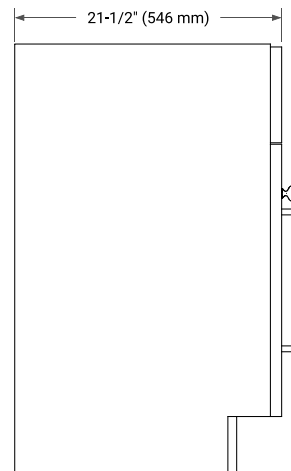

42" LEFT OFFSET CABINET

BASE CABINET DIMENSIONS

42" W x 21.5" D x 34.5" H

FEATURES

- Solid wood frame & plywood panels
- Dovetail drawers and joints
- Soft closing doors & drawers

HARDWARE FINISHES*

Brushed Nickel Satin Brass Matte Black Polished Chrome

PLAN VIEW

43" LEFT OVAL SINK COUNTERTOP WITH 0.75 IN. THICKNESS

OVERALL DIMENSIONS

43" W x 22" D x 0.75" H

COUNTERTOP OPTIONS

Carrara Marble

FEATURES

- Solid countertop with mitered edges & seams
- Undermount white oval sink
- Pre-drilled for 8" widespread faucet

INCLUDED

- Countertop
- Matching Backsplash
- Oval Sink

COUNTERTOP PLAN VIEW

EDGE SIDE VIEW

THREE DIMENSIONAL COUNTERTOP VIEW