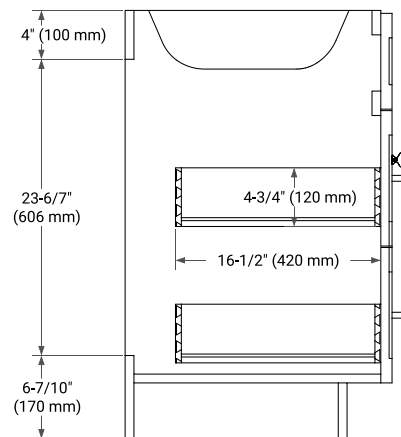

42" LEFT OFFSET CABINET

BASE CABINET DIMENSIONS

42" W x 21.5" D x 34.5" H

FEATURES

- Solid wood frame & plywood panels
- Dovetail drawers and joints
- Soft closing doors & drawers

HARDWARE FINISHES*

Brushed Nickel Satin Brass Matte Black Polished Chrome

PLAN VIEW

43" LEFT OVAL SINK COUNTERTOP WITH 0.75 IN. THICKNESS

OVERALL DIMENSIONS

43" W x 22" D x 0.75" H

COUNTERTOP OPTIONS

Carrara Marble

FEATURES

- Solid countertop with mitered edges & seams
- Undermount white oval sink
- Pre-drilled for 8" widespread faucet

INCLUDED

- Countertop
- Matching Backsplash
- Oval Sink

COUNTERTOP PLAN VIEW

EDGE SIDE VIEW

THREE DIMENSIONAL COUNTERTOP VIEW