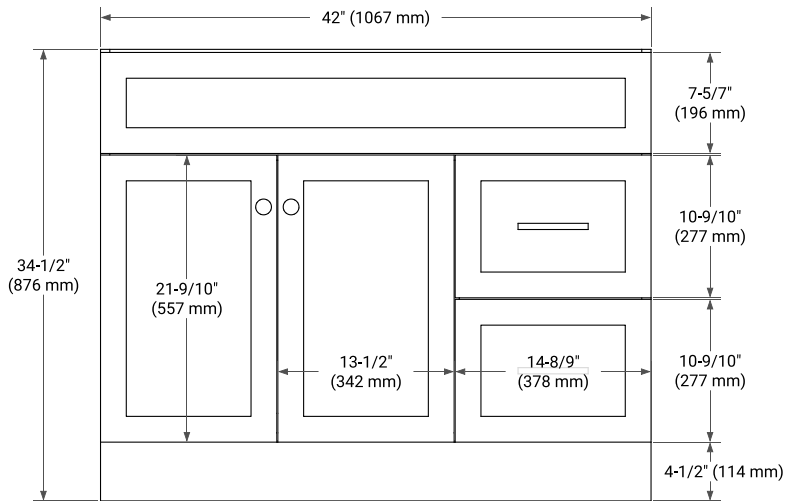

42" LEFT OFFSET CABINET

BASE CABINET DIMENSIONS

42" W x 21.5" D x 34.5" H

FEATURES

- Solid wood frame & plywood panels
- Dovetail drawers and joints
- Soft closing doors & drawers

HARDWARE FINISHES*

Brushed Nickel   Satin Brass   Matte Black   Polished Chrome

Hardware comes preinstalled with the illustrated option. Other finishes are available on our online store if you prefer a different one.

AVAILABLE COLORS

White   Grey   Midnight Blue   Black

FRONT VIEW

SIDE VIEW

PLAN VIEW