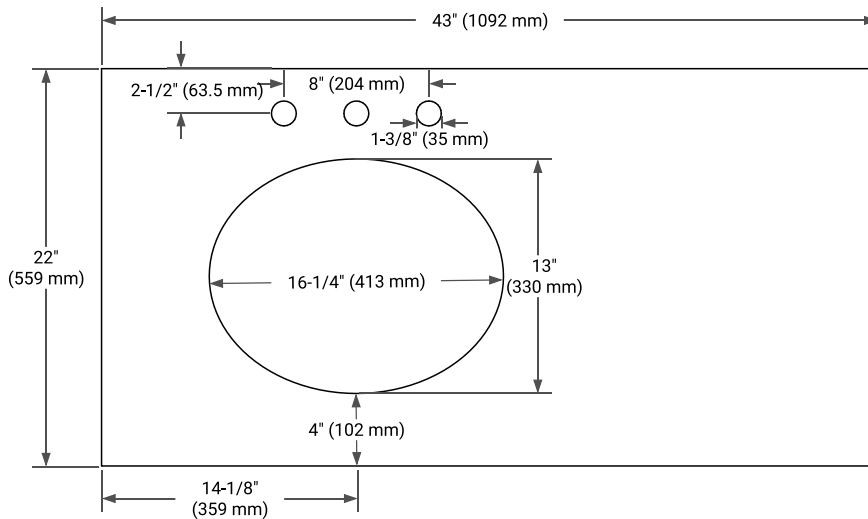

42" LEFT OFFSET CABINET

BASE CABINET DIMENSIONS

42" W x 21.5" D x 34.5" H

FEATURES

- Solid wood frame & plywood panels
- Dovetail drawers and joints
- Soft closing doors & drawers

HARDWARE FINISHES*

Brushed Nickel Satin Brass Matte Black Polished Chrome

PLAN VIEW

43" LEFT OVAL SINK COUNTERTOP WITH 0.75 IN. THICKNESS

OVERALL DIMENSIONS

43" W x 22" D x 0.75" H

COUNTERTOP OPTIONS

Carrara Marble

FEATURES

- Solid countertop with mitered edges & seams
- Undermount white oval sink
- Pre-drilled for 8" widespread faucet

INCLUDED

- Countertop
- Matching Backsplash
- Oval Sink

COUNTERTOP PLAN VIEW

EDGE SIDE VIEW

THREE DIMENSIONAL COUNTERTOP VIEW