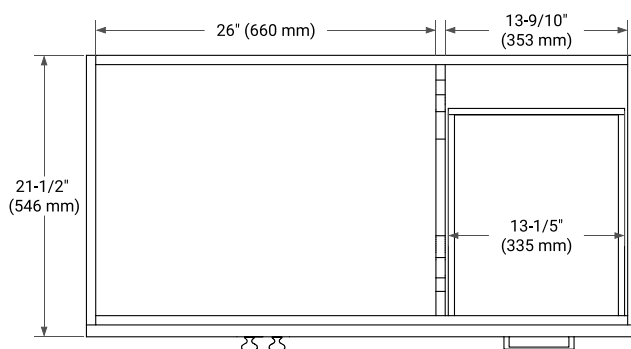

42" LEFT OFFSET CABINET

BASE CABINET DIMENSIONS

42" W x 21.5" D x 34.5" H

FEATURES

- Solid wood frame & plywood panels
- Dovetail drawers and joints
- Soft closing doors & drawers

HARDWARE FINISHES*

Brushed Nickel Satin Brass Matte Black Polished Chrome

PLAN VIEW

43" LEFT OVAL SINK COUNTERTOP WITH 0.75 IN. THICKNESS

OVERALL DIMENSIONS

43" W x 22" D x 0.75" H

COUNTERTOP OPTIONS

Carrara Marble

FEATURES

- Solid countertop with mitered edges & seams
- Undermount white oval sink
- Pre-drilled for 8" widespread faucet

INCLUDED

- Countertop
- Matching Backsplash
- Oval Sink

COUNTERTOP PLAN VIEW

EDGE SIDE VIEW

THREE DIMENSIONAL COUNTERTOP VIEW