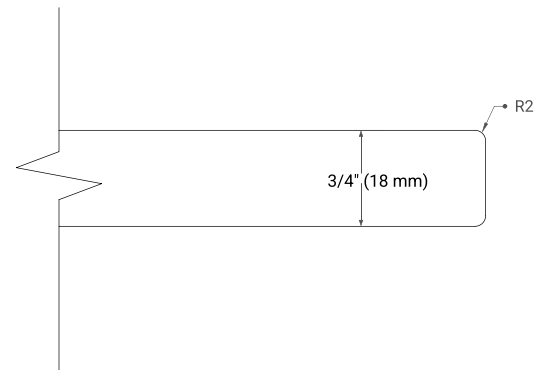

42" LEFT OFFSET CABINET

BASE CABINET DIMENSIONS

42" W x 21.5" D x 34.5" H

FEATURES

- Solid wood frame & plywood panels
- Dovetail drawers and joints
- Soft closing doors & drawers

HARDWARE FINISHES*

Brushed Nickel Satin Brass Matte Black Polished Chrome

PLAN VIEW

43" LEFT OVAL SINK COUNTERTOP WITH 0.75 IN. THICKNESS

OVERALL DIMENSIONS

43" W x 22" D x 0.75" H

COUNTERTOP OPTIONS

Carrara Marble

FEATURES

- Solid countertop with mitered edges & seams
- Undermount white oval sink
- Pre-drilled for 8" widespread faucet

INCLUDED

- Countertop
- Matching Backsplash
- Oval Sink

COUNTERTOP PLAN VIEW

EDGE SIDE VIEW

THREE DIMENSIONAL COUNTERTOP VIEW