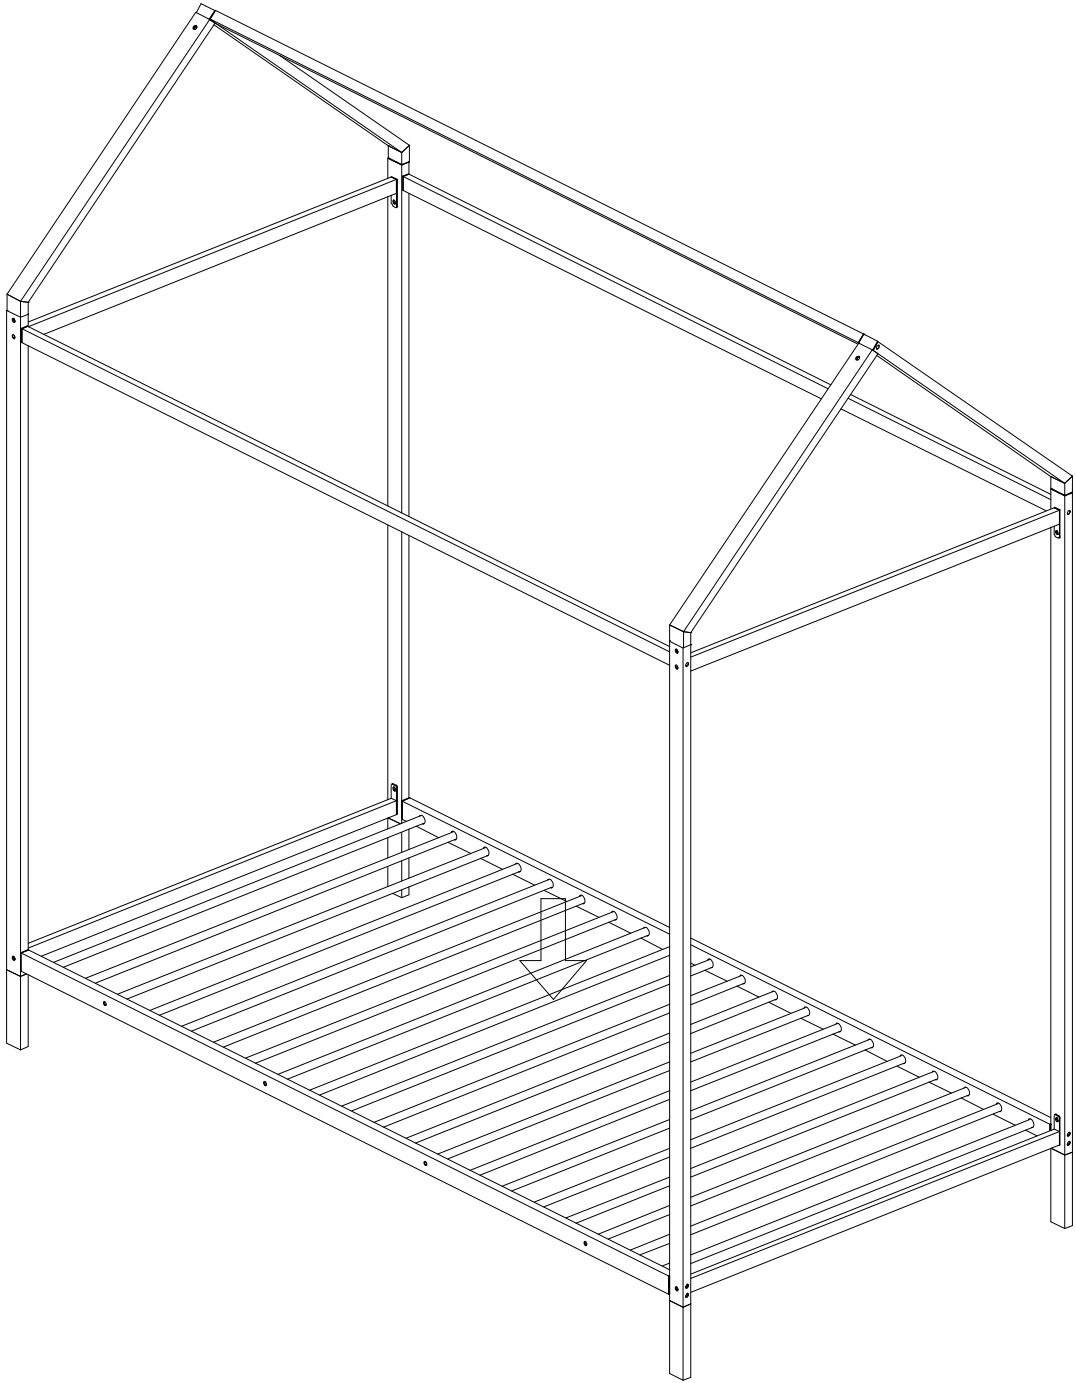

ASSEMBLY INSTRUCTIONS

Weight Limits: 350 lbs

ASSEMBLY INSTRUCTIONS

HOUSE BED

Thank you for purchasing this quality product. Be sure to check all packing material carefully for small parts which may have come loose inside the carton during shipment. Separate, identify and count all parts and hardware.

Compare with the parts list to be sure all parts are present.

"DO NOT TIGHTEN SCREWS UNTIL COMPLETELY ASSEMBLED"

IMPORTANT:
PLEASE READ INSTRUCTION BEFORE STARTING THE ASSEMBLY

Detail View

HOUSE BED

PART LIST

<p>(A) Crossbar</p>  <p>02pcs</p>	<p>(B) Crossbar</p>  <p>02pcs</p>	<p>(C) Upper Bar</p>  <p>01pc</p>	<p>(D) Legs</p>  <p>04pcs</p>
<p>(E) Crossbar</p>  <p>04pcs</p>	<p>(F) Cross Ballast Bar</p>  <p>02pcs</p>	<p>(G) Cross Ballast Bar</p>  <p>02pcs</p>	<p>(H) Extra Legs</p>  <p>04pcs</p>
<p>(I) Slats</p>  <p>16pcs</p>	<p>(J) Slats</p>  <p>04pcs</p>		

HOUSE BED ASSEMBLY INSTRUCTIONS

STEP 1

②		1/4*35	08 pcs
③		1/4*20	08 pcs
④		Ø6*Ø16	16 pcs

HOUSE BED ASSEMBLY INSTRUCTIONS

STEP 2

4		Ø6*Ø16	08 pcs
6		1/4*15	08 pcs

STEP 3

4		Ø6*Ø16	12 pcs
1		1/4*58	12 pcs