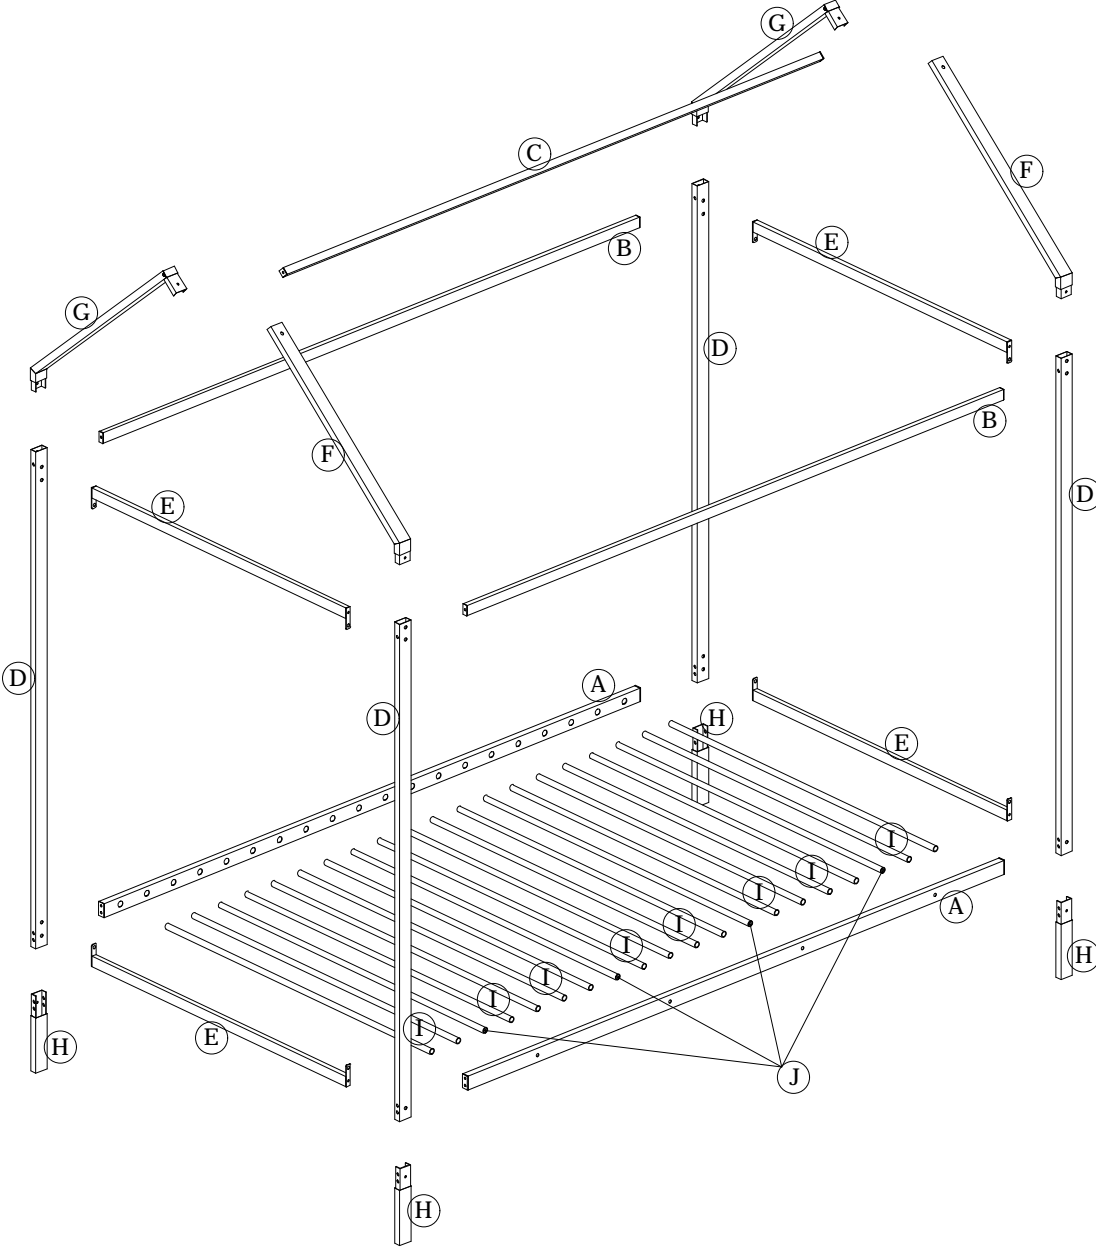

ASSEMBLY INSTRUCTIONS

Weight Limits: 350 lbs

ASSEMBLY INSTRUCTIONS

HOUSE BED

Thank you for purchasing this quality product. Be sure to check all packing material carefully for small parts which may have come loose inside the carton during shipment. Separate, identify and count all parts and hardware.

Compare with the parts list to be sure all parts are present.

"DO NOT TIGHTEN SCREWS UNTIL COMPLETELY ASSEMBLED"

IMPORTANT:
PLEASE READ INSTRUCTION BEFORE STARTING THE ASSEMBLY

Detail View

HOUSE BED

PART LIST

HOUSE BED ASSEMBLY INSTRUCTIONS

STEP 1

②		1/4*35	08 pcs
③		1/4*20	08 pcs
④		Ø6*Ø16	16 pcs

HOUSE BED ASSEMBLY INSTRUCTIONS

STEP 2

4		Ø6*Ø16	08 pcs
6		1/4*15	08 pcs

STEP 3

4		Ø6*Ø16	12 pcs
1		1/4*58	12 pcs

HOUSE BED ASSEMBLY INSTRUCTIONS

STEP 4

③		1/4*20	02 pcs
④		Ø6*Ø16	02 pcs

STEP 5

①		1/4*58	02 pcs
④		Ø6*Ø16	02 pcs

HOUSE BED ASSEMBLY INSTRUCTIONS

STEP 6

3		1/4*20	04 pcs
4		Ø6*Ø16	04 pcs