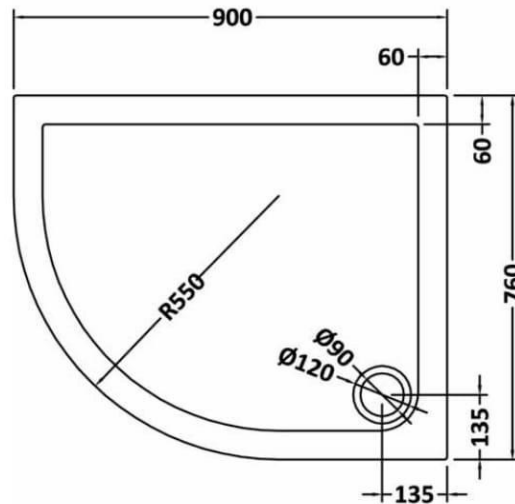

CUSTOMER DATA SHEET - SHOWER TRAYS

DESCRIPTION: Offset Quad Tray Lh 900X760x40

**900 x 760 OFFSET
QUADRANT TRAY LH**

PRODUCT DIMENSIONS

Length (mm)	Width (mm)	Height (mm)	Nett Wgt Kg
900	760	40	17.4

PACKAGING DIMENSIONS

Length (mm)	Width (mm)	Height (mm)	Gross Wgt Kg
940	800	80	17.4

PACKAGING DATA

Box Colour	Shrinkwrap & Polystyrene		
Box Qty	1	Label Colour	White Label
Label Size	100 x 50	Label Qty	2

OUTER BOX DIMENSIONS (If Applicable)

Length (mm)	Width (mm)	Height (mm)	Gross Wgt Kg

PRODUCT DETAILS

Country of Origin	United Kingdom
Fitting Instruction	Yes
Product Material	Acrylic Capped ABS Caco3 & Pu
Mat' Colour Ref'	European White
Waste Required (mm)	90