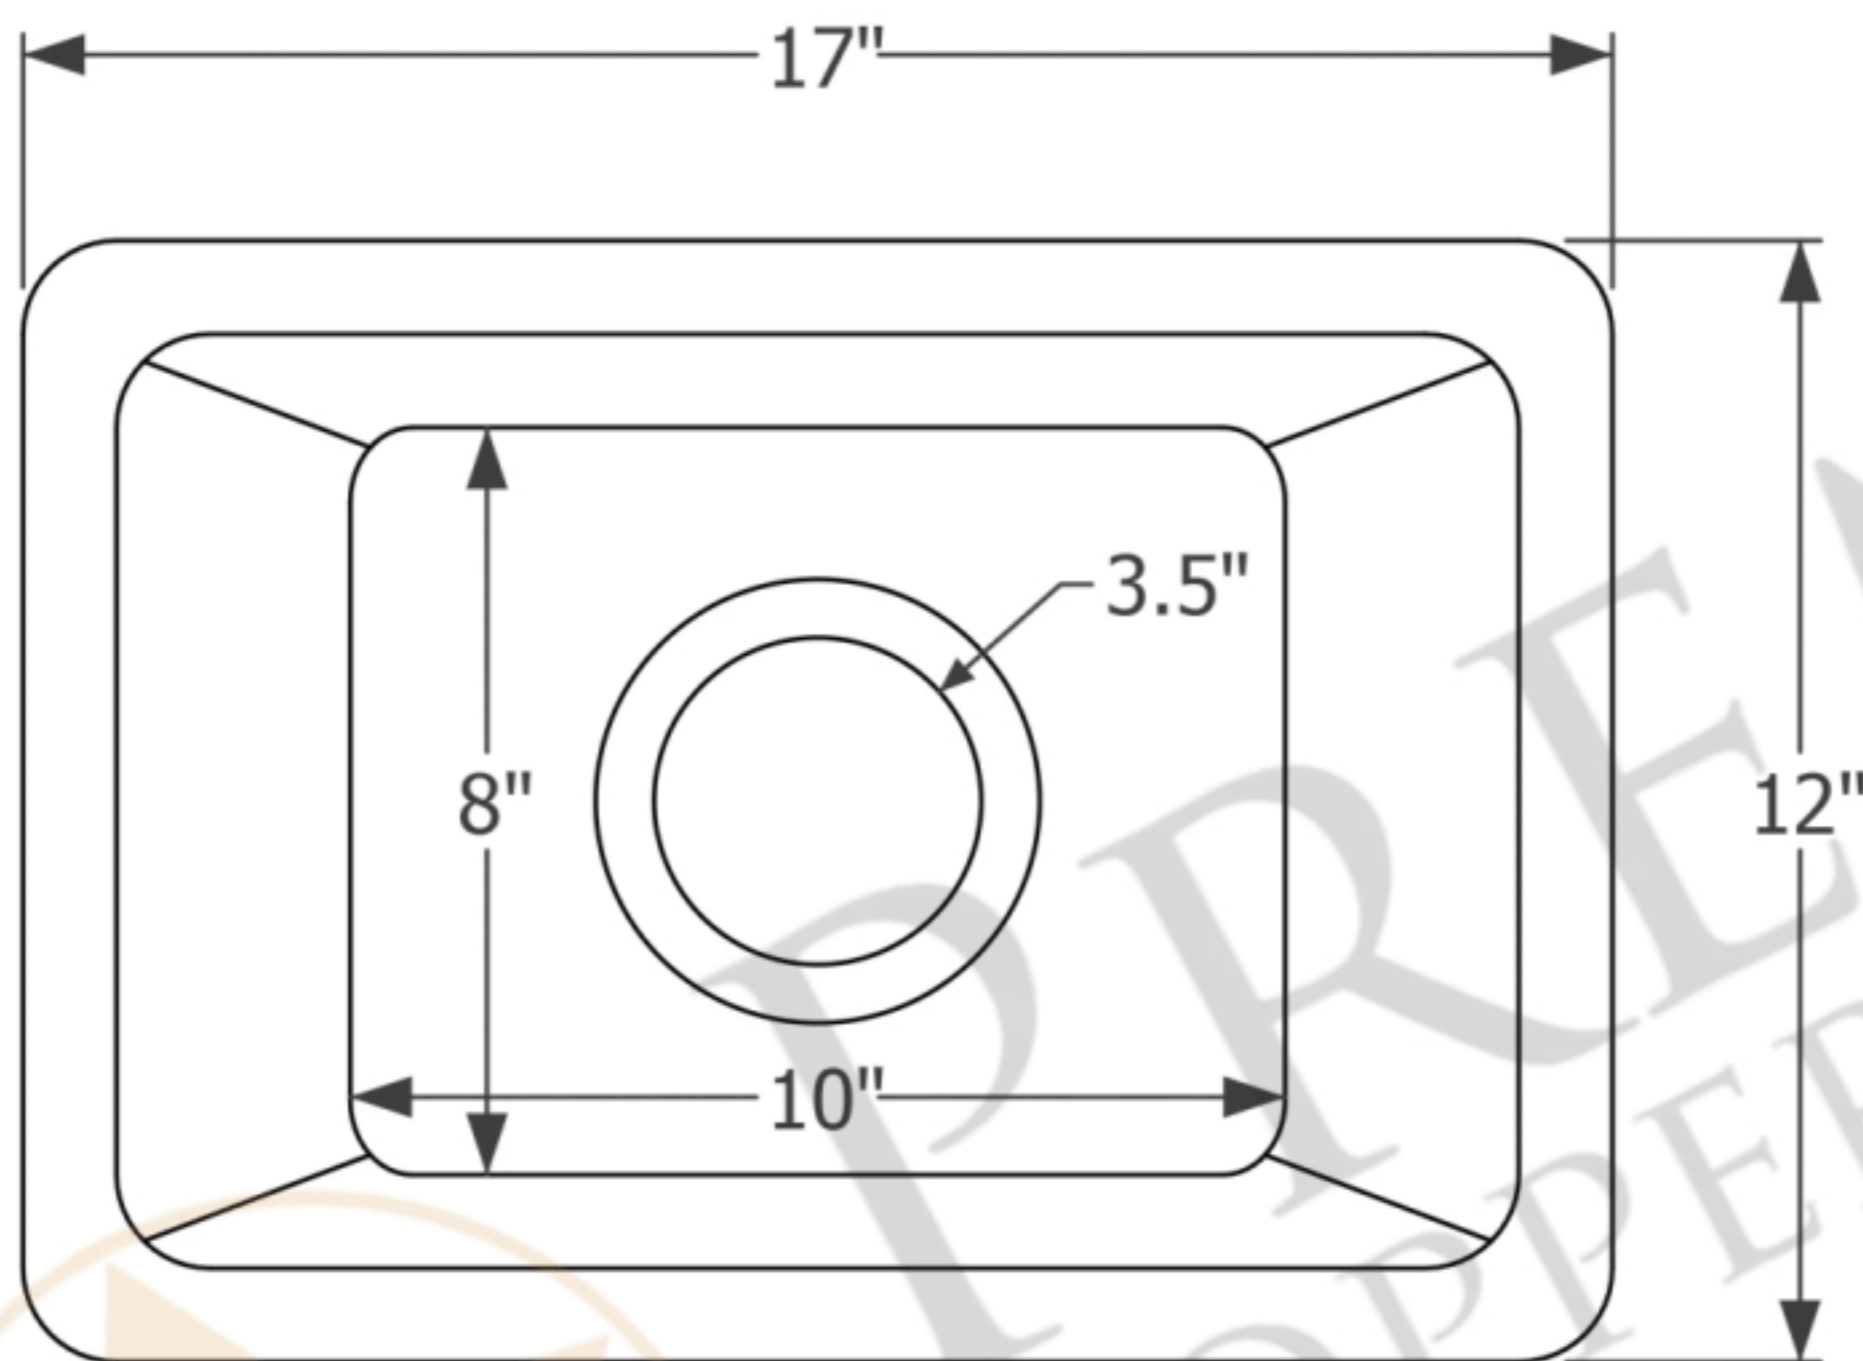

PREMIER
COPPER PRODUCTS

MODEL NUMBER: BRECN3

- Description: Rectangle Copper Prep Sink with 3.5" Drain Opening
- Outer Dimension: 17" x 12" x 7"
- Inner Dimension: 15" x 10" x 7"
- Rim: 1"
- Drain Opening: 3.5"
- Finish: Nickel

CODE/STANDARD COMPLIANCE

* IAPMO/cUPC LISTED

THIS PRODUCT IS HAND CRAFTED, SMALL VARIANCES IN COLOR AND SIZE MAY OCCUR.
DO NOT MAKE ANY INSTALLATION CUTS UNTIL YOU RECEIVE YOUR ITEM(S).