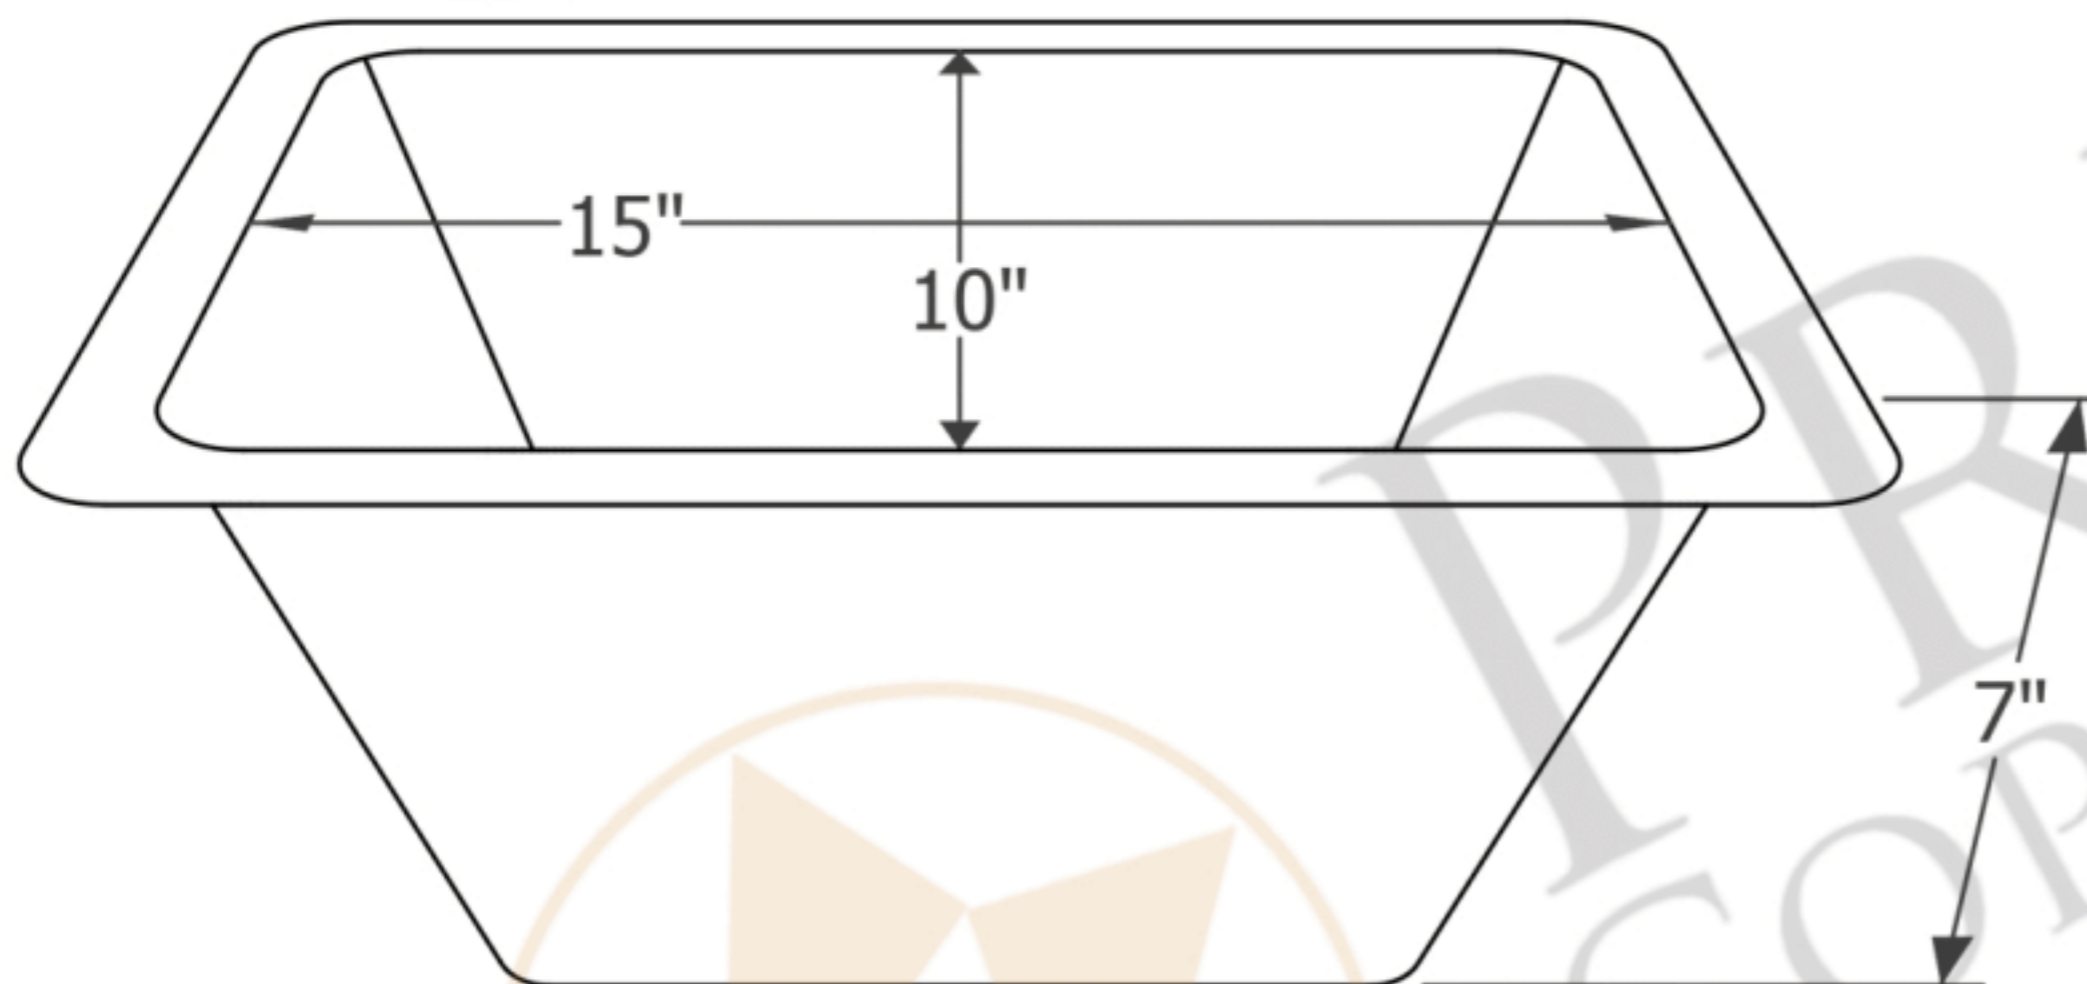

PREMIER
COPPER PRODUCTS

MODEL NUMBER: BRECN3

- Description: Rectangle Copper Prep Sink with 3.5" Drain Opening
- Outer Dimension: 17" x 12" x 7"
- Inner Dimension: 15" x 10" x 7"
- Rim: 1"
- Drain Opening: 3.5"
- Finish: Nickel

CODE/STANDARD COMPLIANCE

* IAPMO/cUPC LISTED

THIS PRODUCT IS HAND CRAFTED, SMALL VARIANCES IN COLOR AND SIZE MAY OCCUR.
DO NOT MAKE ANY INSTALLATION CUTS UNTIL YOU RECEIVE YOUR ITEM(S).