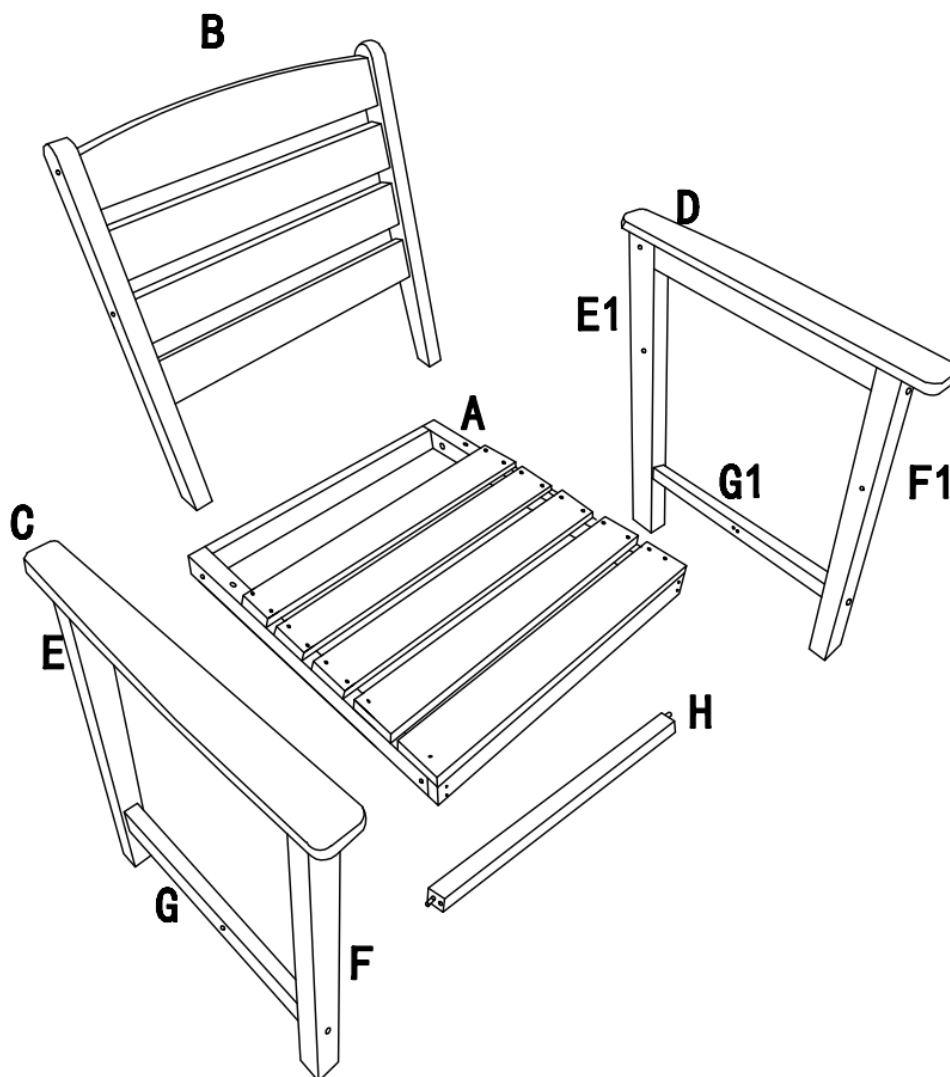

Outdoor Dining Chair Assembly Instruction

PARTS

HARDWARE LIST

Ⓛ

M6*65

10PCS

Ⓜ

M6*60

2PCS

Ⓚ

M6*40

6PCS

Ⓛ

1PCS

Ⓜ

6PCS