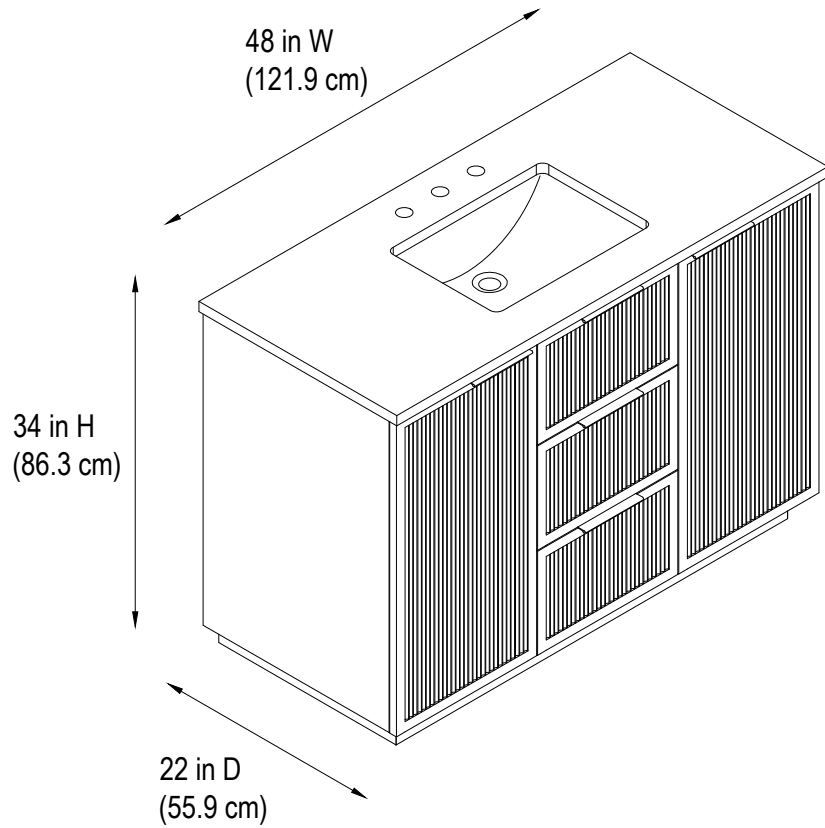

Dimensions

Bathroom Vanity

48 in. W x 22 in. D x 34 in. H
(121.9 cm x 55.9 cm x 86.3 cm)

Top View

Back View