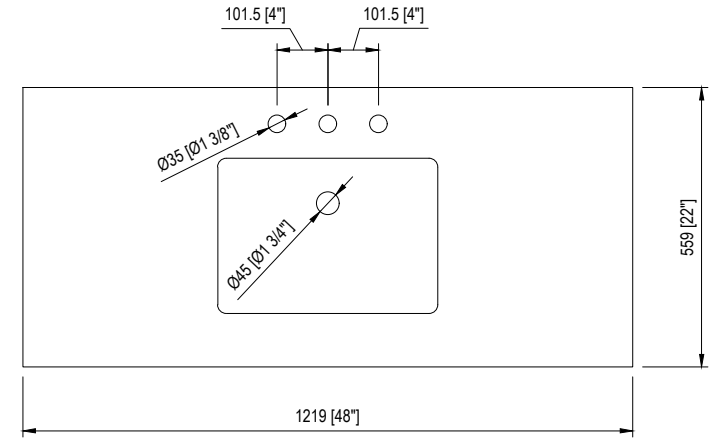

Dimensions

Bathroom Vanity

48 in. W x 22 in. D x 34 in. H
(121.9 cm x 55.9 cm x 86.3 cm)

Top View

Back View