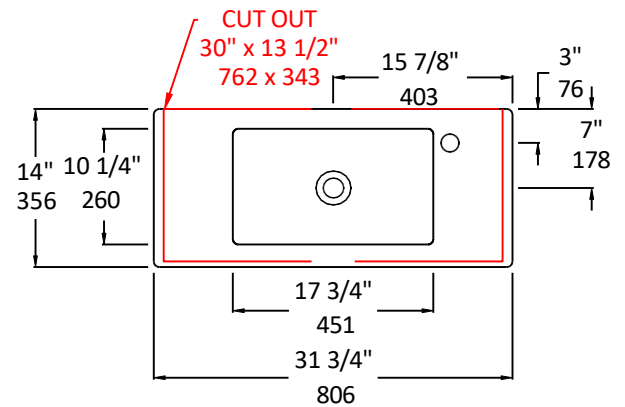

Specifications:

Installation:	Wall-mount, vanity-top, or self rimming
Exterior Dimensions:	31 3/4" w x 14" d x 6" h
Material:	Porcelain
Weight:	32 lbs
Overflow:	Yes
Finishes:	001 - White
Faucet Holes:	00 - no hole 01 - one hole
Cutout Size:	30" x 13 1/2" (template available upon request)
Faucet Hole Size:	Ø 1 3/8"
Drain Hole Size:	Ø 1 3/4"

Codes + Standards:

- Meets and exceeds applicable national codes and standards

Recommended Items:

- Furniture
 - DIM-W-32 - Wall-mount under-counter vanity with open cubbies on the left and two doors on the right
 - DIM-BX-32 - Floor-standing metal console stand with a towel bar and optional shelf
- Drain with overflow
 - 7100-17
 - 7100-13OF
 - 7100-16OF

LACAVA reserves the right to revise any dimension or information on this sheet without notice. Dimensions are nominal and may vary within an industry accepted tolerance of 1/4". Drawings provided herein are meant to give the user an idea of the product and are not made to scale.