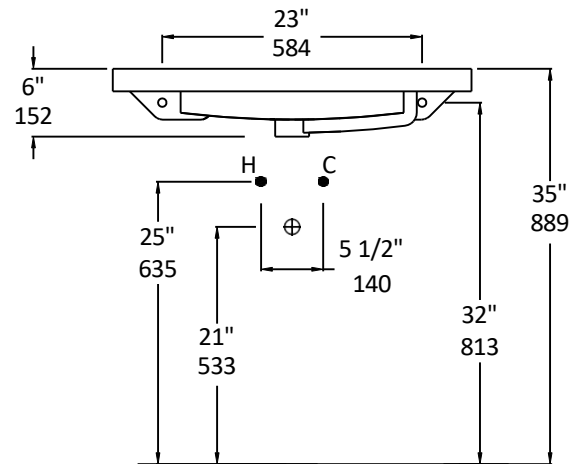

Specifications:

Installation:	Wall-mount, vanity-top, or self rimming
Exterior Dimensions:	31 3/4" w x 14" d x 6" h
Material:	Porcelain
Weight:	32 lbs
Overflow:	Yes
Finishes:	001 - White
Faucet Holes:	00 - no hole 01 - one hole
Cutout Size:	30" x 13 1/2" (template available upon request)
Faucet Hole Size:	Ø 1 3/8"
Drain Hole Size:	Ø 1 3/4"

Codes + Standards:

- Meets and exceeds applicable national codes and standards

Recommended Items:

- Furniture
 - DIM-W-32 - Wall-mount under-counter vanity with open cubbies on the left and two doors on the right
 - DIM-BX-32 - Floor-standing metal console stand with a towel bar and optional shelf
- Drain with overflow
 - 7100-17
 - 7100-13OF
 - 7100-16OF

LACAVA reserves the right to revise any dimension or information on this sheet without notice. Dimensions are nominal and may vary within an industry accepted tolerance of 1/4". Drawings provided herein are meant to give the user an idea of the product and are not made to scale.