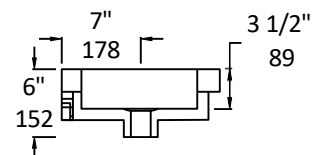

Specifications:

Installation:	Wall-mount, vanity-top, or self rimming
Exterior Dimensions:	31 3/4" w x 14" d x 6" h
Material:	Porcelain
Weight:	32 lbs
Overflow:	Yes
Finishes:	001 - White
Faucet Holes:	00 - no hole 01 - one hole
Cutout Size:	30" x 13 1/2" (template available upon request)
Faucet Hole Size:	Ø 1 3/8"
Drain Hole Size:	Ø 1 3/4"

Codes + Standards:

- Meets and exceeds applicable national codes and standards

Recommended Items:

- Furniture
 - DIM-W-32 - Wall-mount under-counter vanity with open cubbies on the left and two doors on the right
 - DIM-BX-32 - Floor-standing metal console stand with a towel bar and optional shelf
- Drain with overflow
 - 7100-17
 - 7100-13OF
 - 7100-16OF

LACAVA reserves the right to revise any dimension or information on this sheet without notice. Dimensions are nominal and may vary within an industry accepted tolerance of 1/4". Drawings provided herein are meant to give the user an idea of the product and are not made to scale.