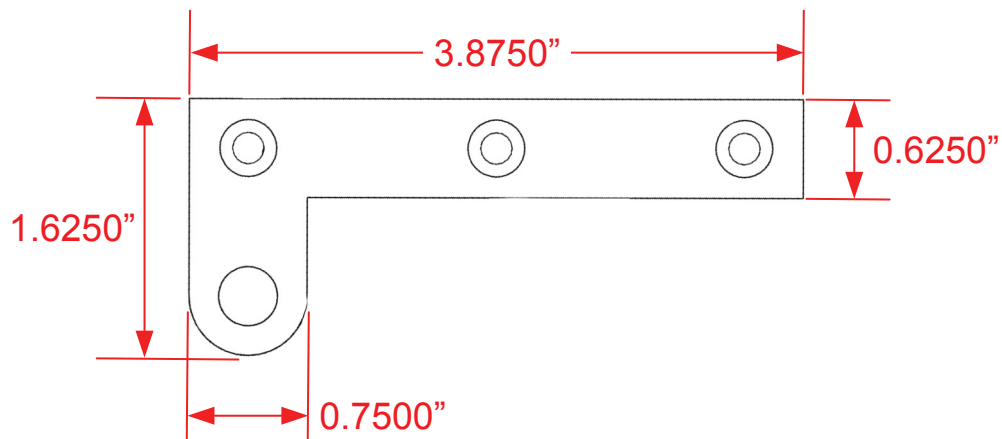

#3 1/2 Pivot Hinge

Finishes for Life
TARNISH-FREE GUARANTEE

Please note:

- One pair per door (opening)
- Reversible, non-handed
- Ships in pairs
- #8 x 1 wood screws are included
- Supports a certified maximum load of 70 pounds