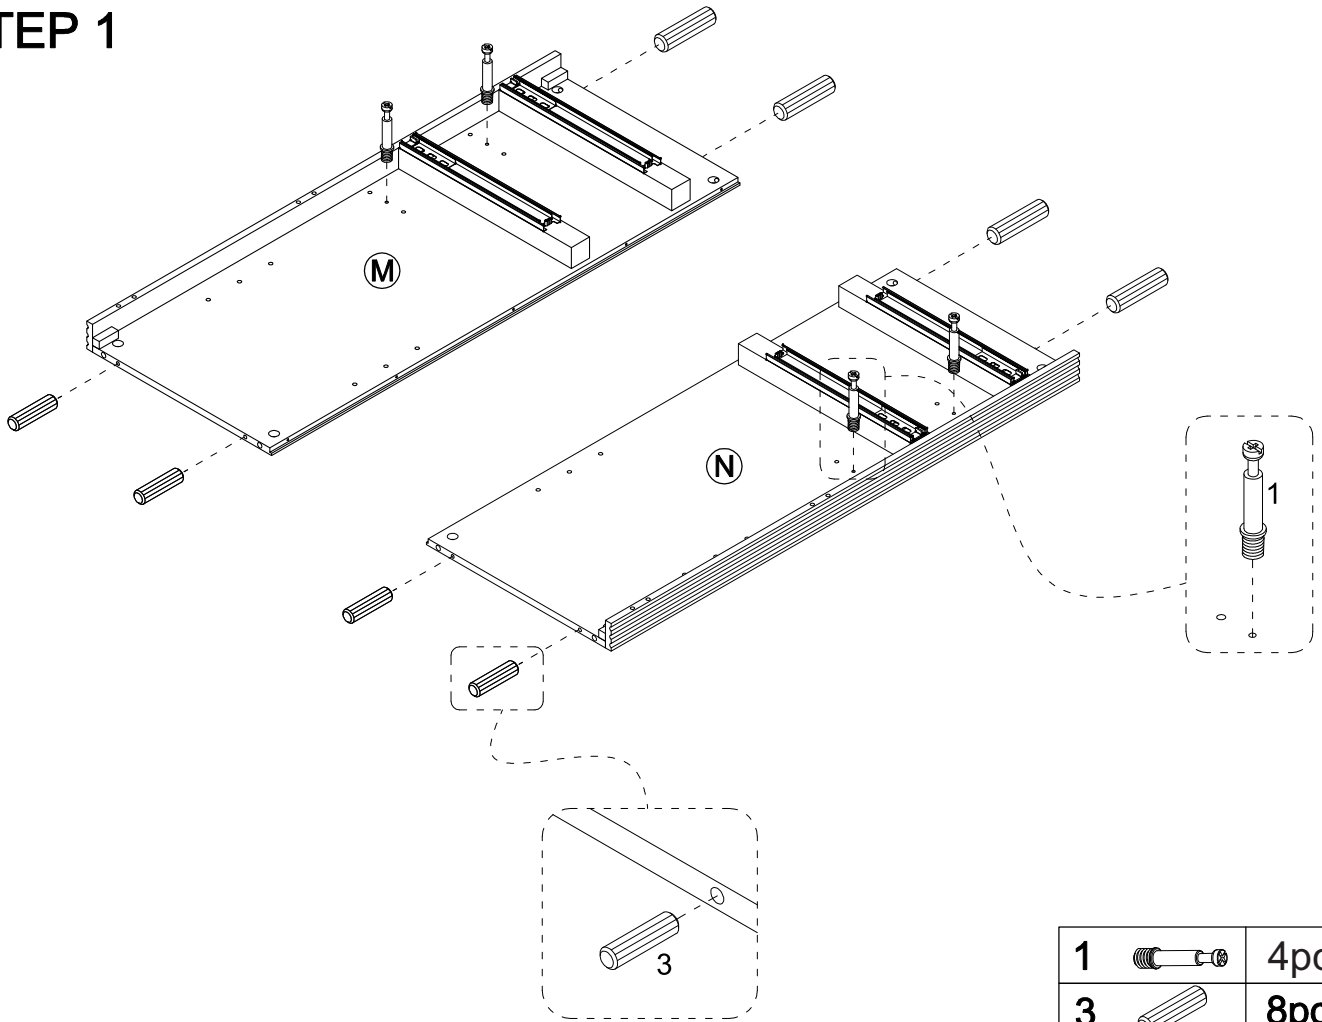

STEP 1

1		4pcs
3		8pcs

STEP 2

3		8pcs