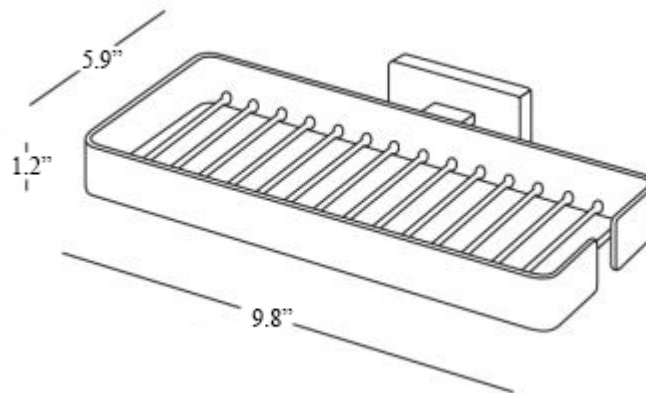

Features

- Shower basket
- Polished chrome
- Solid brass base

Lea A19510

SKU# | Option:

- Lea A19510 | Polished chrome

Finishes

 CR Polished Chrome

<p>Collection Lea</p>	<p>Model Lea A19510</p>	<p>Dimensions Metric <i>1 inch = 2.54 cm</i> <i>1 inch = 25.4 mm</i></p>	<p> 1051 Lea Drive - Collegeville, PA 19426 Tel. 215 513 9400 - Fax 610 831 0215 www.ws bathcollections.com - info@ws bathcollectins.com</p>
----------------------------------	--------------------------------------	--	--

Product Specs Sheets

Collection
Lea

Model |
Lea A19510

Dimensions Metric
1 inch = 2.54 cm
1 inch = 25.4 mm

WS[®]
BATH
COLLECTIONS

1051 Lea Drive - Collegeville, PA 19426
Tel. 215 513 9400 - Fax 610 831 0215
www.ws bathcollections.com - info@ws bathcollections.com