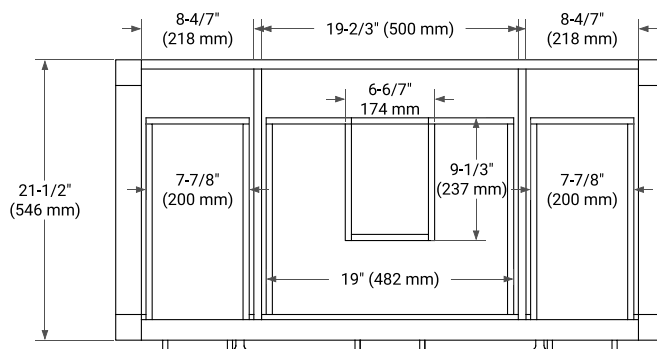

42" SINGLE SINK BASE CABINET

BASE CABINET DIMENSIONS

42" W x 21.5" D x 33.5" H

FEATURES

- Solid wood frame with engineered wood panels
- Dovetail drawers and joints
- Soft closing doors & drawers

HARDWARE FINISHES*

White Grey

FRONT VIEW

SIDE VIEW

PLAN VIEW

42" SINGLE RECTANGLE SINK COUNTERTOP WITH 1.5 IN. THICKNESS

OVERALL DIMENSIONS

42.25" W x 22" D x 1.5" H

COUNTERTOP OPTIONS

Carrara White Quartz

FEATURES

- Solid countertop with mitered edges & seams
- Undermount white rectangular sink
- Pre-drilled for 8" widespread faucet

INCLUDED

- Countertop
- Matching Backsplash
- Rectangle Sink

COUNTERTOP PLAN VIEW

EDGE SIDE VIEW

THREE DIMENSIONAL COUNTERTOP VIEW