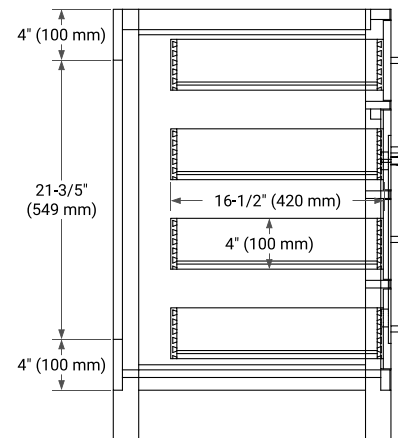

42" SINGLE SINK BASE CABINET

BASE CABINET DIMENSIONS

42" W x 21.5" D x 33.5" H

FEATURES

- Solid wood frame with engineered wood panels
- Dovetail drawers and joints
- Soft closing doors & drawers

HARDWARE FINISHES*

White Grey

FRONT VIEW

SIDE VIEW

PLAN VIEW

42" SINGLE RECTANGLE SINK COUNTERTOP WITH 1.5 IN. THICKNESS

OVERALL DIMENSIONS

42.25" W x 22" D x 1.5" H

COUNTERTOP OPTIONS

Carrara White Quartz

FEATURES

- Solid countertop with mitered edges & seams
- Undermount white rectangular sink
- Pre-drilled for 8" widespread faucet

INCLUDED

- Countertop
- Matching Backsplash
- Rectangle Sink

COUNTERTOP PLAN VIEW

EDGE SIDE VIEW

THREE DIMENSIONAL COUNTERTOP VIEW