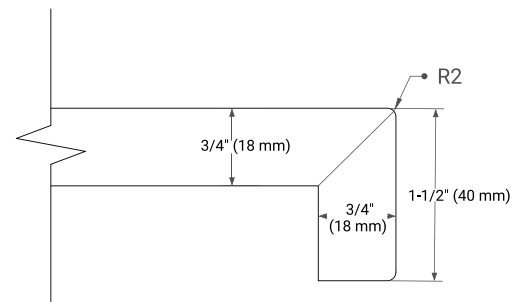

White Grey

FRONT VIEW

SIDE VIEW

PLAN VIEW

42" SINGLE RECTANGLE SINK COUNTERTOP WITH 1.5 IN. THICKNESS

OVERALL DIMENSIONS

42.25" W x 22" D x 1.5" H

COUNTERTOP OPTIONS

Carrara White Quartz

FEATURES

- Solid countertop with mitered edges & seams
- Undermount white rectangular sink
- Pre-drilled for 8" widespread faucet

INCLUDED

- Countertop
- Matching Backsplash
- Rectangle Sink

COUNTERTOP PLAN VIEW

EDGE SIDE VIEW

THREE DIMENSIONAL COUNTERTOP VIEW