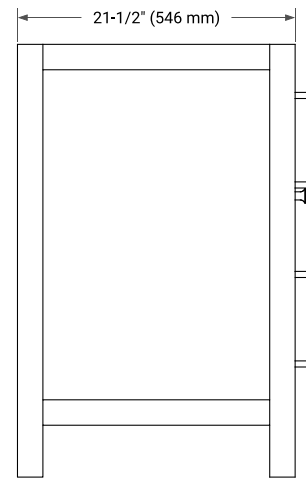

42" SINGLE SINK BASE CABINET

BASE CABINET DIMENSIONS

42" W x 21.5" D x 33.5" H

FEATURES

- Solid wood frame with engineered wood panels
- Dovetail drawers and joints
- Soft closing doors & drawers

HARDWARE FINISHES*

White Grey

FRONT VIEW

SIDE VIEW

PLAN VIEW

42" SINGLE RECTANGLE SINK COUNTERTOP WITH 1.5 IN. THICKNESS

OVERALL DIMENSIONS

42.25" W x 22" D x 1.5" H

COUNTERTOP OPTIONS

Carrara White Quartz

FEATURES

- Solid countertop with mitered edges & seams
- Undermount white rectangular sink
- Pre-drilled for 8" widespread faucet

INCLUDED

- Countertop
- Matching Backsplash
- Rectangle Sink

COUNTERTOP PLAN VIEW

EDGE SIDE VIEW

THREE DIMENSIONAL COUNTERTOP VIEW