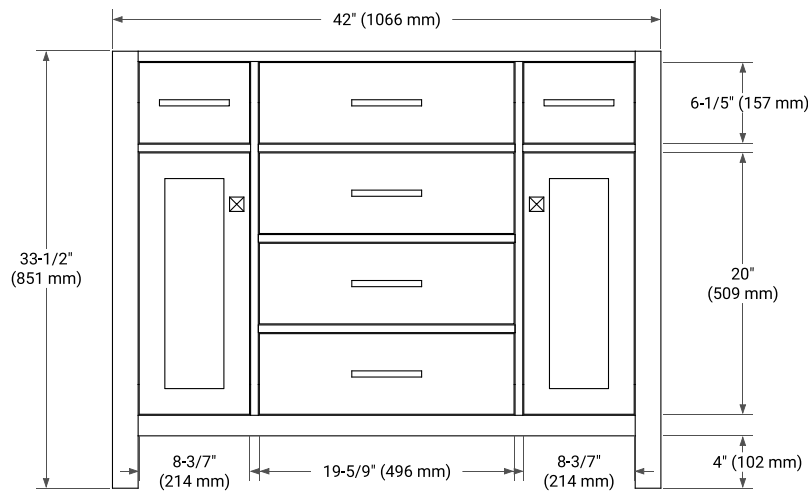

42" SINGLE SINK BASE CABINET

BASE CABINET DIMENSIONS

42" W x 21.5" D x 33.5" H

FEATURES

- Solid wood frame with engineered wood panels
- Dovetail drawers and joints
- Soft closing doors & drawers

HARDWARE FINISHES*

White Grey

FRONT VIEW

SIDE VIEW

PLAN VIEW

42" SINGLE RECTANGLE SINK COUNTERTOP WITH 1.5 IN. THICKNESS

OVERALL DIMENSIONS

42.25" W x 22" D x 1.5" H

COUNTERTOP OPTIONS

Carrara White Quartz

FEATURES

- Solid countertop with mitered edges & seams
- Undermount white rectangular sink
- Pre-drilled for 8" widespread faucet

INCLUDED

- Countertop
- Matching Backsplash
- Rectangle Sink

COUNTERTOP PLAN VIEW

EDGE SIDE VIEW

THREE DIMENSIONAL COUNTERTOP VIEW