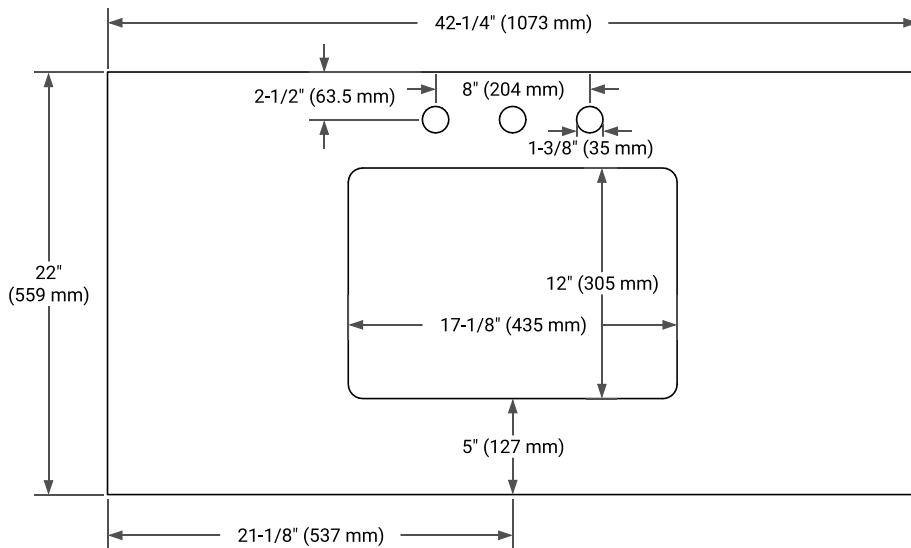

White Grey

FRONT VIEW

SIDE VIEW

PLAN VIEW

42" SINGLE RECTANGLE SINK COUNTERTOP WITH 1.5 IN. THICKNESS

OVERALL DIMENSIONS

42.25" W x 22" D x 1.5" H

COUNTERTOP OPTIONS

Carrara White Quartz

FEATURES

- Solid countertop with mitered edges & seams
- Undermount white rectangular sink
- Pre-drilled for 8" widespread faucet

INCLUDED

- Countertop
- Matching Backsplash
- Rectangle Sink

COUNTERTOP PLAN VIEW

EDGE SIDE VIEW

THREE DIMENSIONAL COUNTERTOP VIEW