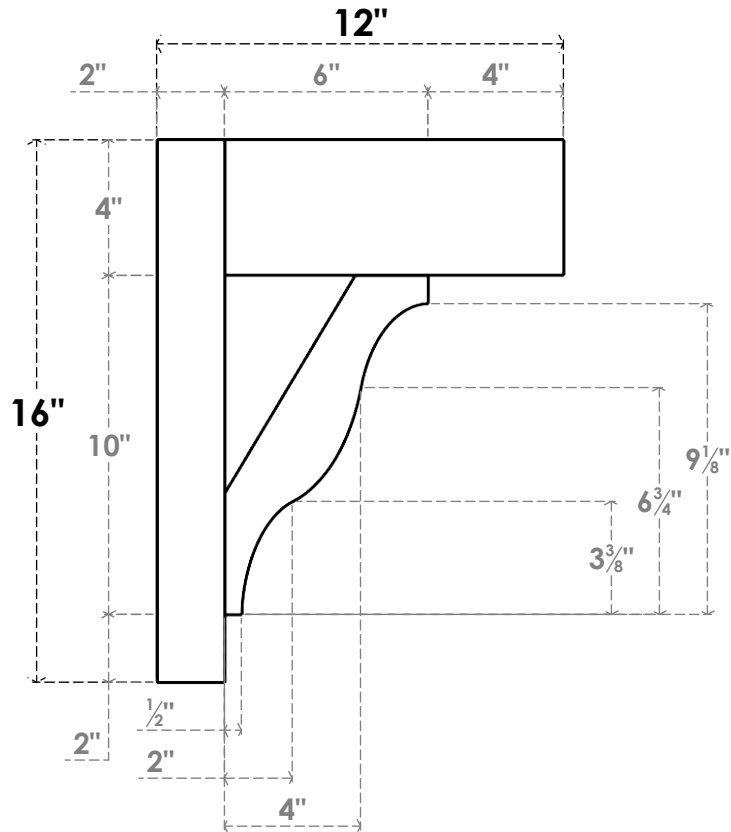

ITEM NUMBER: OUTUROC040X060X12000X16000X040X020X040FST44RCPR

4"W TOP X 6"W BACK X 12"D X 16"H X 4"T TOP X 2"T BACK TIMBERTHANE ROUGH CEDAR FUNSTON FAUX WOOD OPEN OUTLOOKER, BLOCK TOP AND BACK, 4"W CLOSED BRACE, PRIMED TAN

SIDE PROFILE

FRONT PROFILE

ISOMETRIC

GENERATED DATE : 07/06/2023

EKENA MILLWORK
2300 WEST MAIN ST.
CLARKSVILLE, TX 75426
TOLL FREE: 866-607-0453
WWW.EKENAMILLWORK.COM

NOTES

1. INSTALLATION TO BE COMPLETED IN ACCORDANCE WITH MANUFACTURER'S SPECIFICATIONS.
2. DRAWING MAY NOT BE TO SCALE
3. THIS DRAWING IS INTENDED FOR DESIGN AND PLANNING PURPOSES ONLY.
4. ALL INFORMATION CONTAINED HEREIN WAS CURRENT AT THE TIME OF DEVELOPMENT BUT MUST BE REVIEWED AND APPROVED BY THE PRODUCT MANUFACTURER TO BE CONSIDERED ACCURATE.
5. TIMBERTHANE ARCHITECTURAL PRODUCTS ARE MADE FROM HIGH DENSITY URETHANE AND COME FACTORY PRIMED