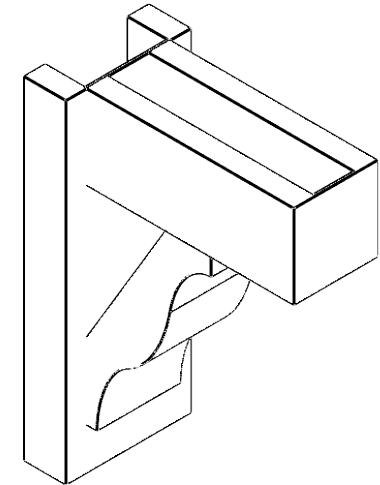

ITEM NUMBER: OUTUROC040X060X12000X16000X040X020X040FST44RCPR

4"W TOP X 6"W BACK X 12"D X 16"H X 4"T TOP X 2"T BACK TIMBERTHANE ROUGH CEDAR FUNSTON FAUX WOOD OPEN OUTLOOKER, BLOCK TOP AND BACK, 4"W CLOSED BRACE, PRIMED TAN

SIDE PROFILE

FRONT PROFILE

ISOMETRIC

GENERATED DATE : 07/06/2023

EKENA MILLWORK
2300 WEST MAIN ST.
CLARKSVILLE, TX 75426
TOLL FREE: 866-607-0453
WWW.EKENAMILLWORK.COM

NOTES

1. INSTALLATION TO BE COMPLETED IN ACCORDANCE WITH MANUFACTURER'S SPECIFICATIONS.
2. DRAWING MAY NOT BE TO SCALE
3. THIS DRAWING IS INTENDED FOR DESIGN AND PLANNING PURPOSES ONLY.
4. ALL INFORMATION CONTAINED HEREIN WAS CURRENT AT THE TIME OF DEVELOPMENT BUT MUST BE REVIEWED AND APPROVED BY THE PRODUCT MANUFACTURER TO BE CONSIDERED ACCURATE.
5. TIMBERTHANE ARCHITECTURAL PRODUCTS ARE MADE FROM HIGH DENSITY URETHANE AND COME FACTORY PRIMED