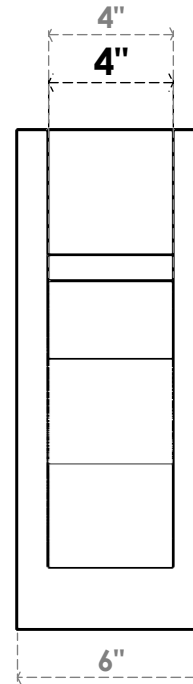

ITEM NUMBER: OUTUROC040X060X12000X16000X040X020X040FST44RCPR

4"W TOP X 6"W BACK X 12"D X 16"H X 4"T TOP X 2"T BACK TIMBERTHANE ROUGH CEDAR FUNSTON FAUX WOOD OPEN OUTLOOKER, BLOCK TOP AND BACK, 4"W CLOSED BRACE, PRIMED TAN

SIDE PROFILE

FRONT PROFILE

ISOMETRIC

GENERATED DATE : 07/06/2023

EKENA MILLWORK
2300 WEST MAIN ST.
CLARKSVILLE, TX 75426
TOLL FREE: 866-607-0453
WWW.EKENAMILLWORK.COM

NOTES

1. INSTALLATION TO BE COMPLETED IN ACCORDANCE WITH MANUFACTURER'S SPECIFICATIONS.
2. DRAWING MAY NOT BE TO SCALE
3. THIS DRAWING IS INTENDED FOR DESIGN AND PLANNING PURPOSES ONLY.
4. ALL INFORMATION CONTAINED HEREIN WAS CURRENT AT THE TIME OF DEVELOPMENT BUT MUST BE REVIEWED AND APPROVED BY THE PRODUCT MANUFACTURER TO BE CONSIDERED ACCURATE.
5. TIMBERTHANE ARCHITECTURAL PRODUCTS ARE MADE FROM HIGH DENSITY URETHANE AND COME FACTORY PRIMED