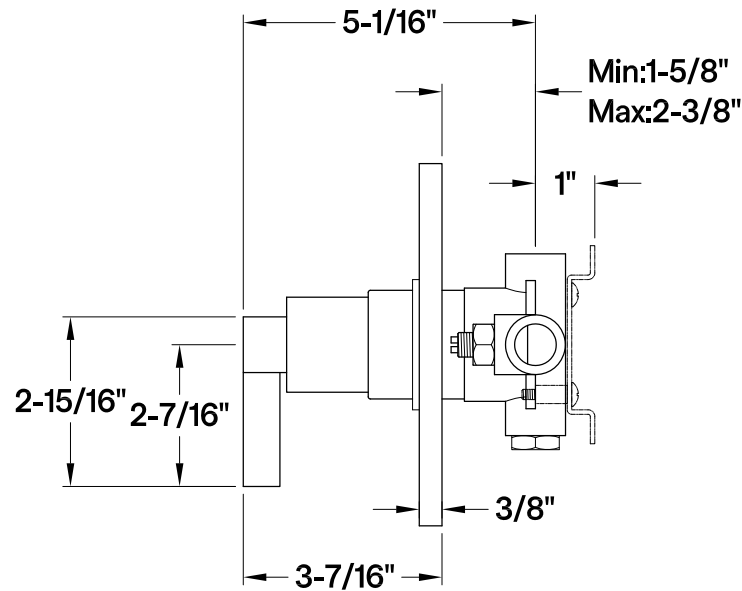

## KB6330,1,2,3,6,7,8NDLE

Single Handle Pressure Balanced Tub & Shower Faucet, Valve Trim Only

### Bracket