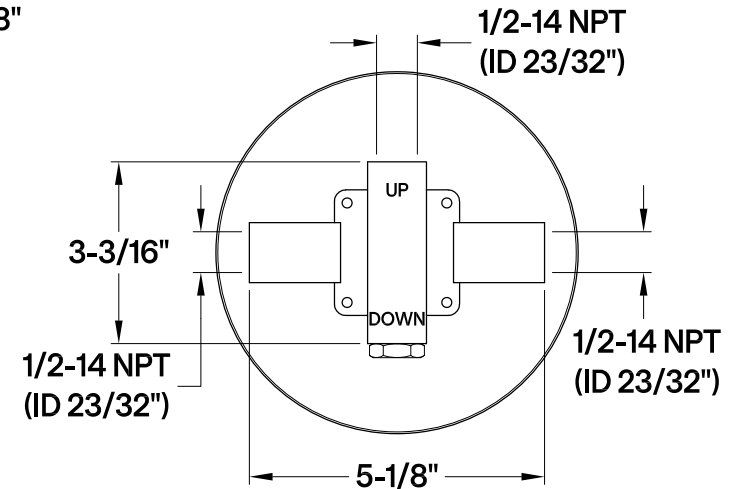

## KB6330,1,2,3,6,7,8NDLE

Single Handle Pressure Balanced Tub & Shower Faucet, Valve Trim Only

### Bracket