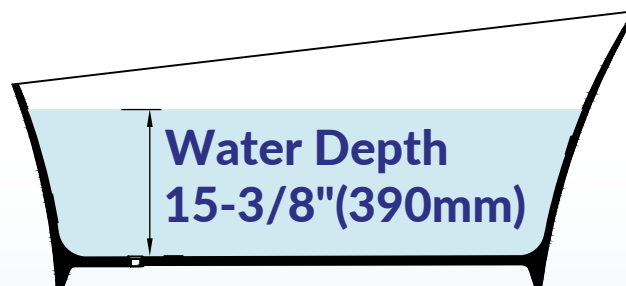

WOODBIDGE®

IMPORTANT INFORMATION

- Measurements are $\pm 1/2"$ and subject to change without notice
- Specifications & Configurations are subject to change without notice
- Please measure tub on-site before installation

- Measurements herein supersede all others published prior to publication date shown below
- Before ordering or installing, please consider future access to equipment

WOODBIDGE®

IMPORTANT INFORMATION

- Measurements are $\pm 1/2"$ and subject to change without notice
- Specifications & Configurations are subject to change without notice
- Please measure tub on-site before installation