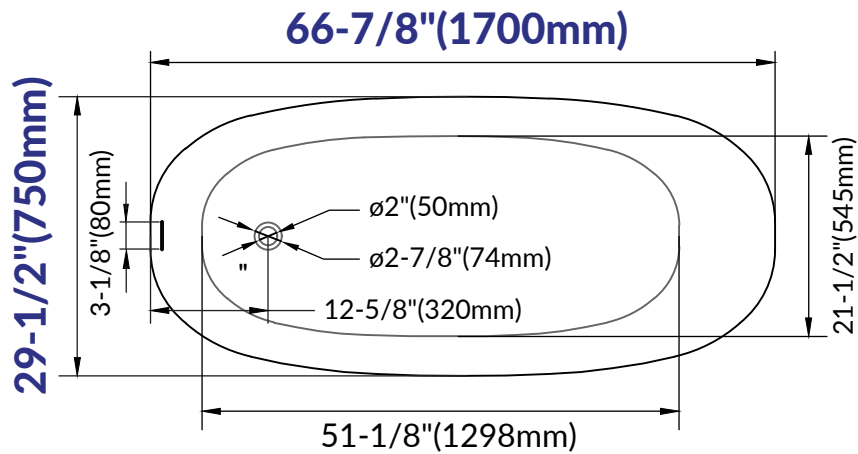

WOODBIDGE®

IMPORTANT INFORMATION

- Measurements are $\pm 1/2"$ and subject to change without notice
- Specifications & Configurations are subject to change without notice
- Please measure tub on-site before installation

- Measurements herein supersede all others published prior to publication date shown below
- Before ordering or installing, please consider future access to equipment

WOODBIDGE®

IMPORTANT INFORMATION

- Measurements are $\pm 1/2"$ and subject to change without notice
- Specifications & Configurations are subject to change without notice
- Please measure tub on-site before installation