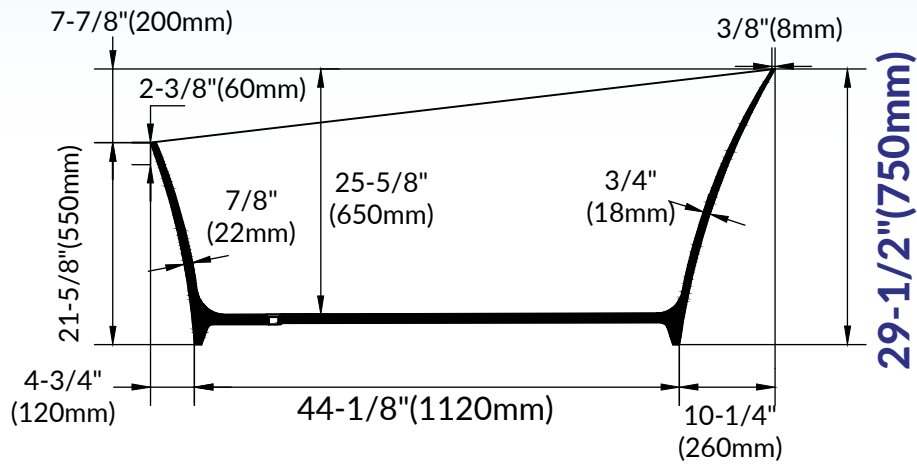

WOODBIDGE®

IMPORTANT INFORMATION

- Measurements are $\pm 1/2"$ and subject to change without notice
- Specifications & Configurations are subject to change without notice
- Please measure tub on-site before installation

- Measurements herein supersede all others published prior to publication date shown below
- Before ordering or installing, please consider future access to equipment

WOODBIDGE®

IMPORTANT INFORMATION

- Measurements are $\pm 1/2"$ and subject to change without notice
- Specifications & Configurations are subject to change without notice
- Please measure tub on-site before installation