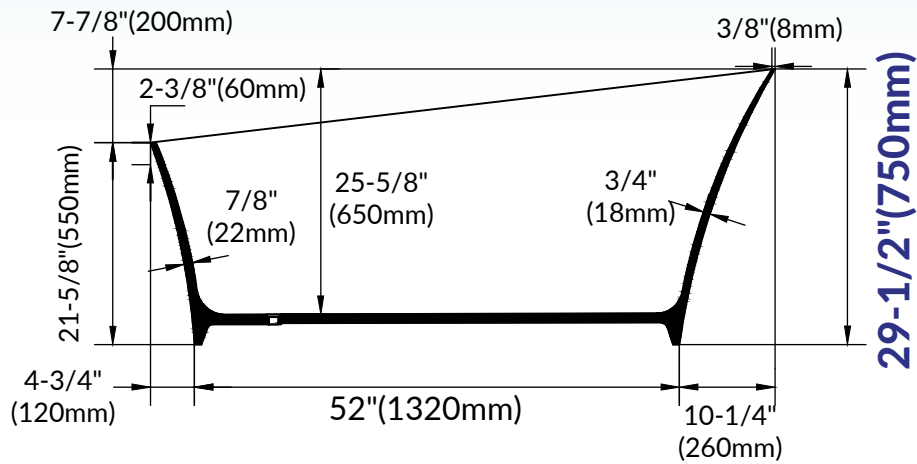

WOODBIDGE®

IMPORTANT INFORMATION

- Measurements are $\pm 1/2"$ and subject to change without notice
- Specifications & Configurations are subject to change without notice
- Please measure tub on-site before installation

- Measurements herein supersede all others published prior to publication date shown below
- Before ordering or installing, please consider future access to equipment

WOODBIDGE®

IMPORTANT INFORMATION

- Measurements are $\pm 1/2"$ and subject to change without notice
- Specifications & Configurations are subject to change without notice
- Please measure tub on-site before installation