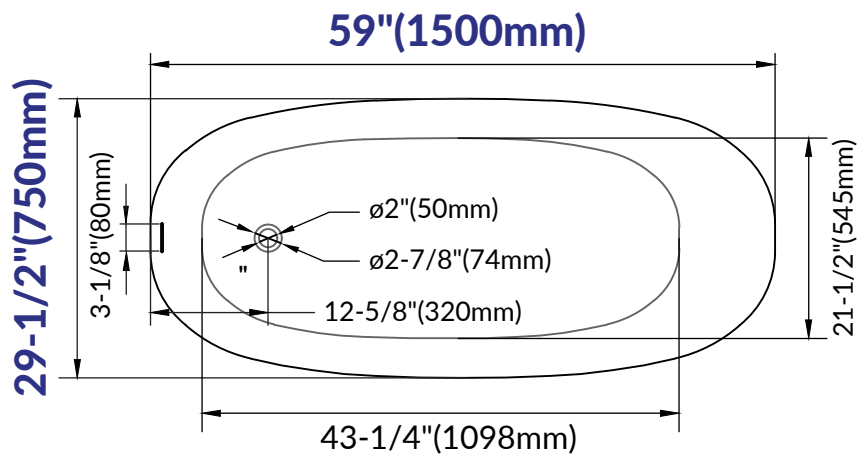

WOODBIDGE®

IMPORTANT INFORMATION

- Measurements are $\pm 1/2"$ and subject to change without notice
- Specifications & Configurations are subject to change without notice
- Please measure tub on-site before installation

- Measurements herein supersede all others published prior to publication date shown below
- Before ordering or installing, please consider future access to equipment

WOODBIDGE®

IMPORTANT INFORMATION

- Measurements are $\pm 1/2"$ and subject to change without notice
- Specifications & Configurations are subject to change without notice
- Please measure tub on-site before installation