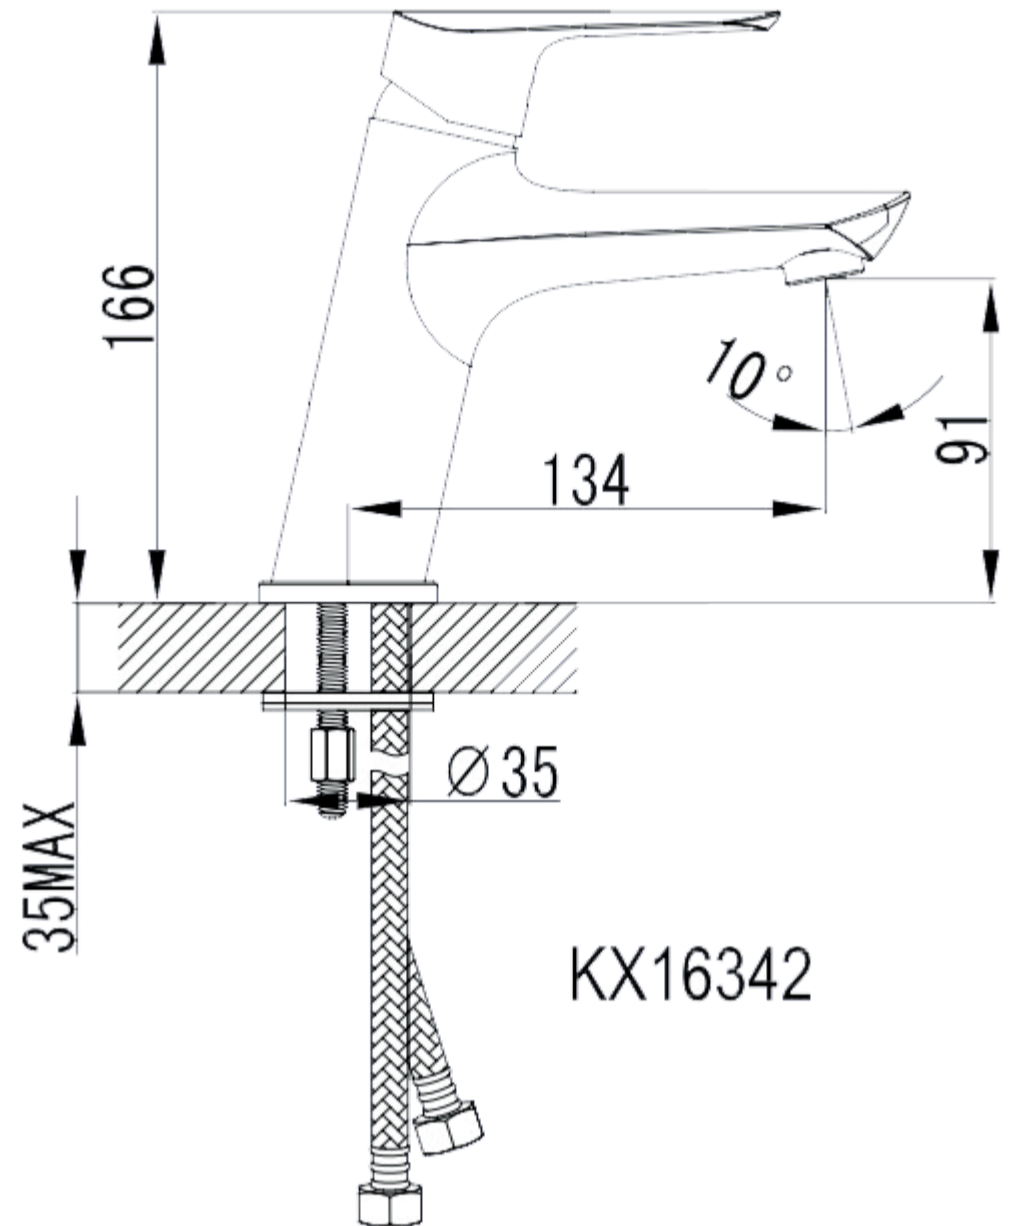

MODLE NO : EVFT342BN

ERECTING TOOL

DRAWER'S ADJUST

INSTALLATION INSTRUCTIONS