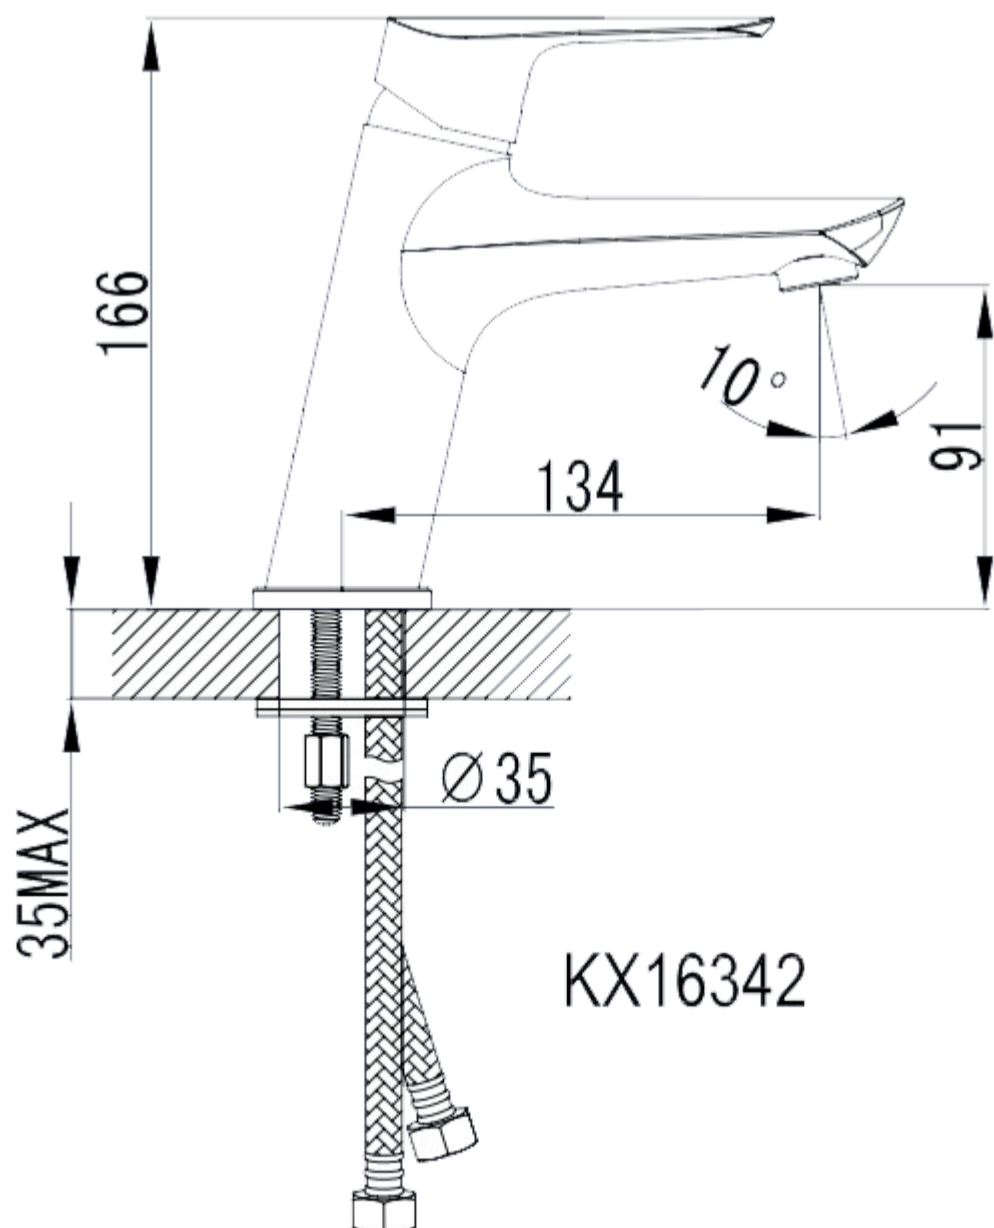

MODLE NO : EVFT342BN

ERECTING TOOL

DRAWER'S ADJUST

INSTALLATION INSTRUCTIONS