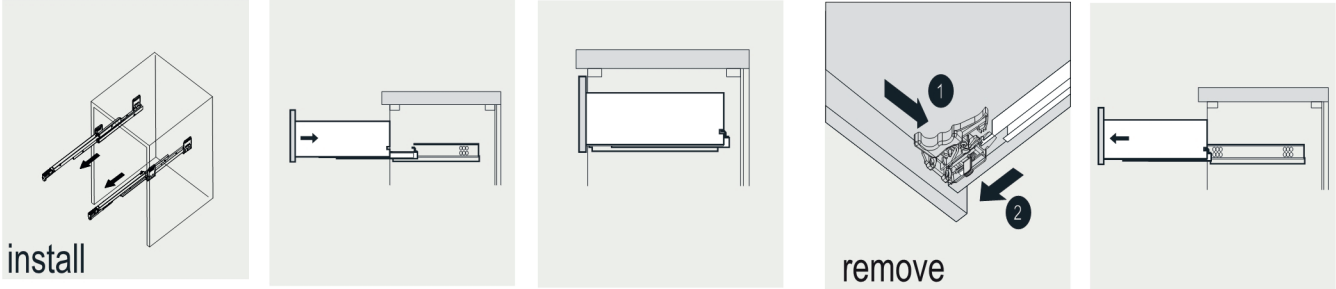

MODLE NO : EVFT342BN

ERECTING TOOL

DRAWER'S ADJUST

INSTALLATION INSTRUCTIONS