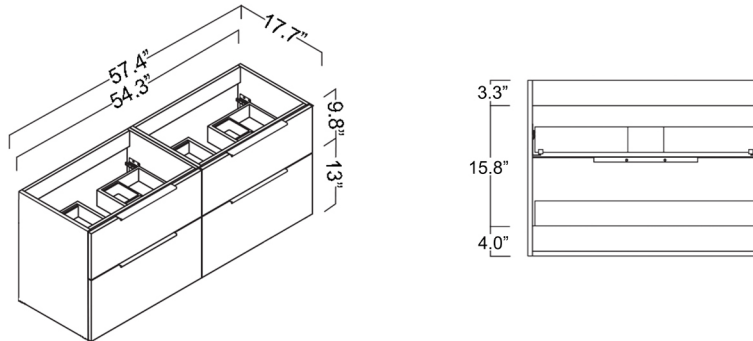

Base Unit

Technical information

Organizer unit.

Hettich sliding system.

Adjustable front.

Glossy lacquered finish.

Soft close.

- Height and depth adjustable suspension with anti-detachment system.
- 2 adjustable drawers and door with silentslow closing and metal handles.
- 19 mm front / 16 mm side panels.

Collection |
Dalia

Model |
Dalia C140D

Dimensions Metric

1 inch = 2.54 cm
1 inch = 25.4 mm

1051 Lea Drive - Collegeville, PA 19426
Tel. 215 513 9400 - Fax 610 831 0215
www.ws bathcollections.com - info@ws bathcollectins.com