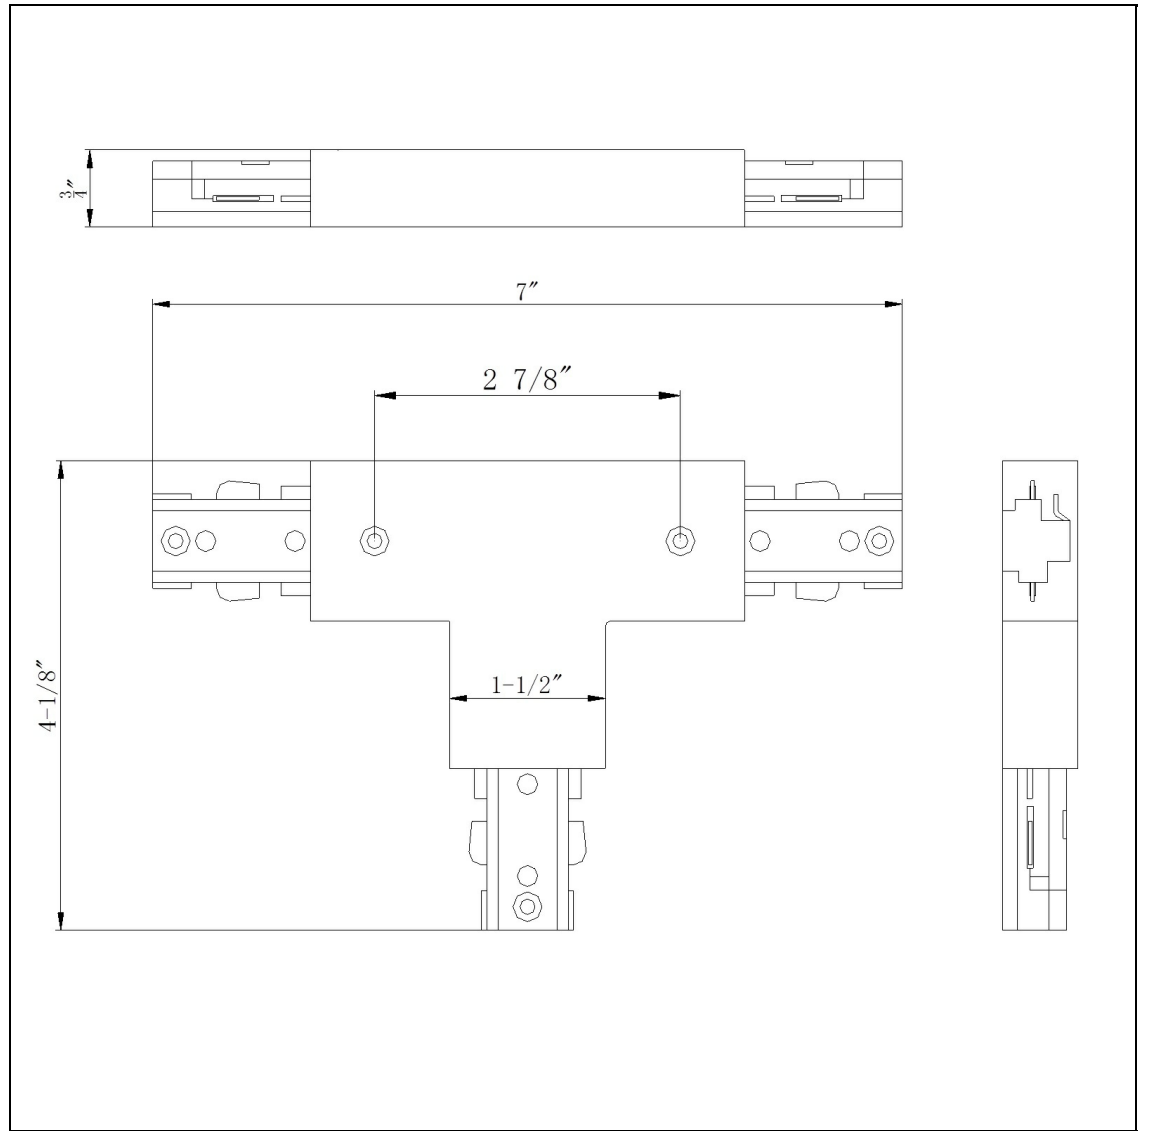

Product No. **HT-282-BS**

Description

T, MID POINT OUT, POLARITY ON RIGHT
 Durable Plastic Construction
 Ships in One Carton
 No Assembly Required
 Compatible with "H" Type Three Wire Single
 Circuit Track
 "T" connector w/ power entry
 0.8" Height T Connector with Right Polarity
 in Brushed Steel

Technical Specifications

UPC	020193067284
Wattage	N/A
Lumen	N/A
Switch Type	Track
Bulb Base	N/A
Number of Lights	N/A
Color	Brushed Steel
Base Color	Brushed Steel

Carton 1 Dimensions	7.00 x 16.00 x 30.90
Carton 2 Dimensions	0.00 x 0.00 x 30.90
Package Dimensions	L: 30.90 W: 16.00 H: 7.00