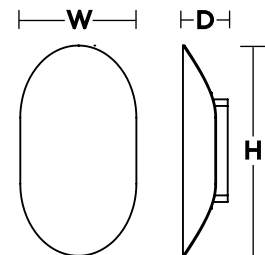

Diffuser

Frosted glass diffuser.

Electrical

Input 120-277 VAC 60 HZ.
Minimum starting temp -4° F / -20°C

Lamping

Fixture includes a LED modules capable of producing:
20W = 900 delivered lumens
24W = 1200 delivered lumens
Adjustable Choice 2700K, 3000K, 3500K, 4000K, 5000K (CCT).
Rated for 50,000 Hrs., 80 CRI.

**Specifications and dimensions
subject to change without notice.**

Ordering Information:

Black	White	LED	Delivered Lumens	Adjustable CCT	H	W	D
		20W	900	2700K/2700K/3000K/3500K/4000K	7-1/2"	4-3/4"	2-1/8"
		24W	1200	2700K/2700K/3000K/3500K/4000K	10"	5-1/2"	2-1/8"