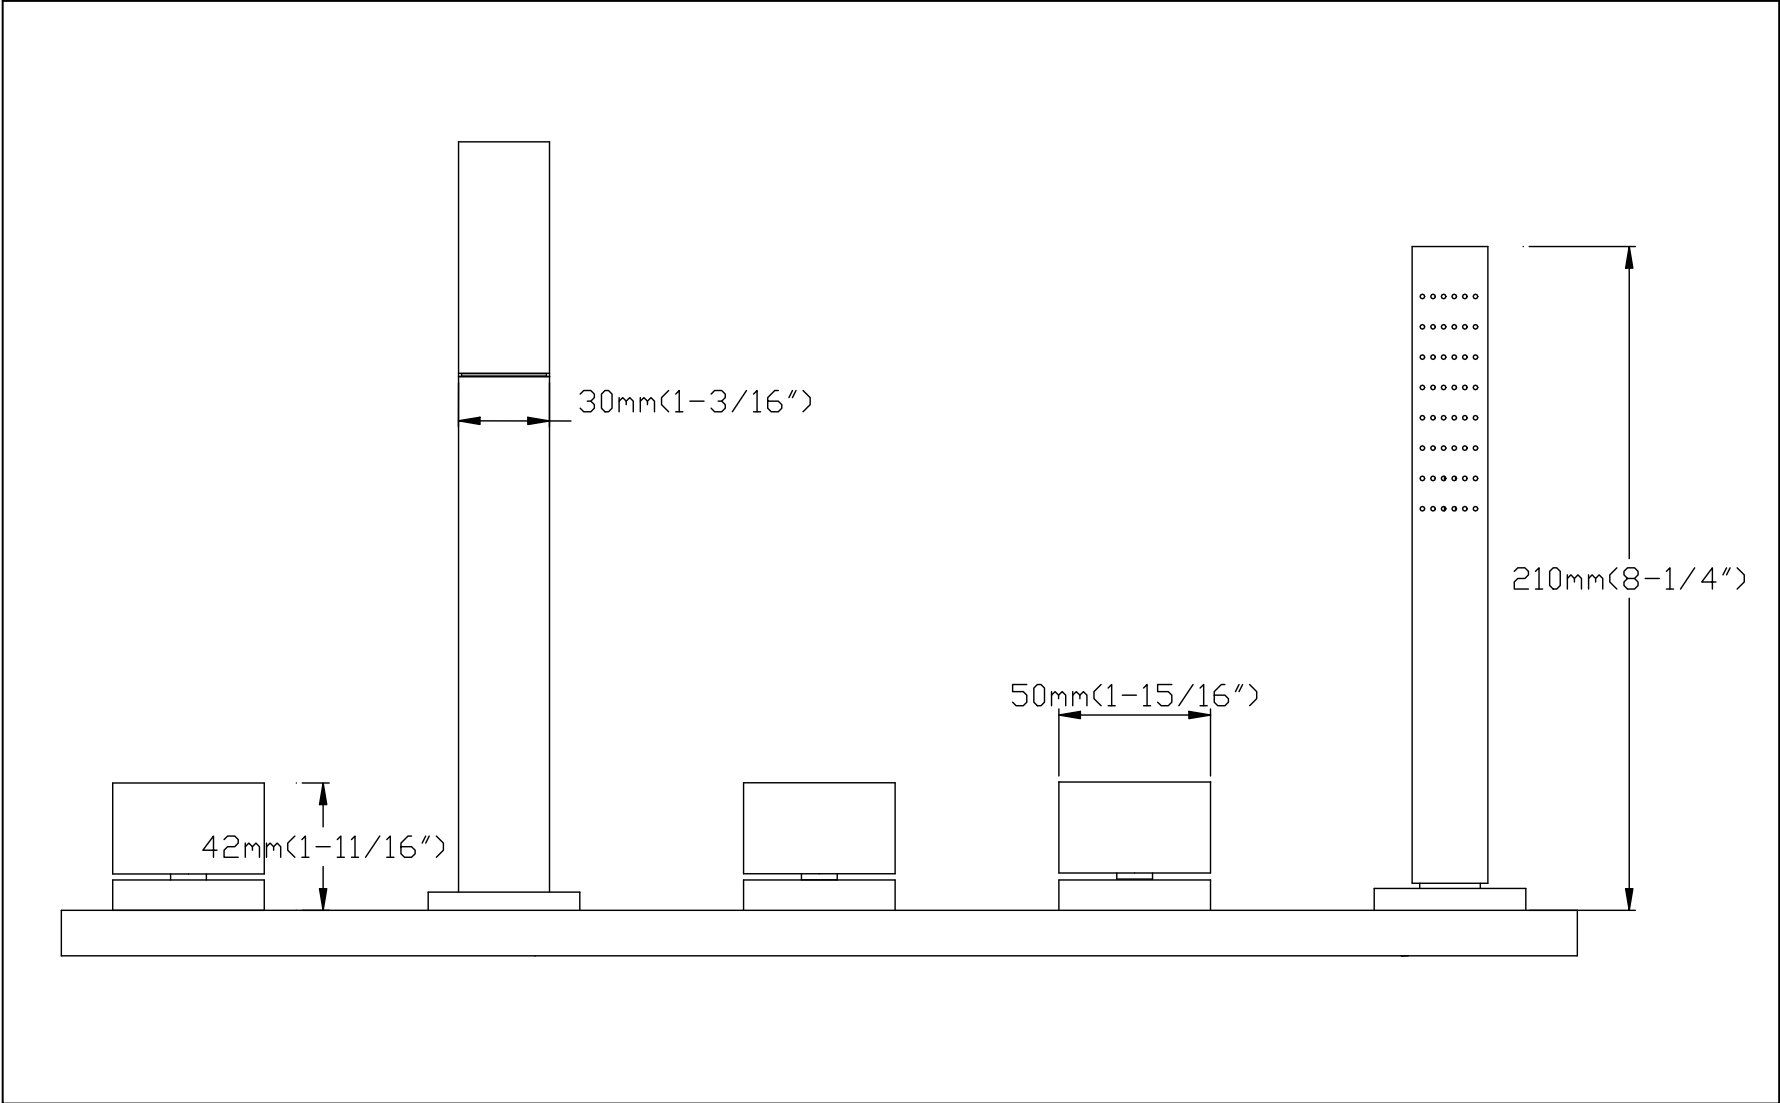

DATASHEET AND MEASUREMENT

FIVE HOLES WATERFALL BATHTUB FAUCET

FUNCTIONS AND SPECIFICATION

Function	Bathtub Faucets
Feature	Waterfall
Style	Contemporary
Finish	Chrome
Installation Holes	Fine Holes
Number of Handles	Three knobs
Faucet Total Height	230mm [9.0 Inch]
Spout Reach	160mm [6-5/16 Inch]
Spout Width	30mm [1-3/16 Inch]
Spout Height	175mm [6-7/8 Inch]
Max deck thickness	32mm [1-1/4 Inch]
Valve Type	Ceramic disc Valve
Faucet Body Material	Brass
Faucet Spout Material	Brass
Sprayer Material	ABS plastic
SPOUT Net Weight	0.5 KG [1.10lbs]
Gross Weight	3.0 KG [6.61lbs]
Working water press	0.2 ~0.8 Mpa
Flow Rate	6.8L/M [1.8GPM]

DIMENSION

Front view of faucet

Left view of faucet

MOUNTING HOLE DIMENSION

MAX DECK THICKNESS

HONGKONG SUMERAIN SANITARY INDUSTRY CO., LIMITED

Address: ROOM 1018, HOLLYWOOD PLAZA 610 NATHAN ROAD MONGKOK, KL
Factory Address: Shuikou Industrial Park, Kaiping City, Guangdong Province, China (Mainland)
Tel: +86-750-2731579
Toll Free: 400-0999-075 (China mainland)
Fax: +86-750-2715258
Web: www.sumerain.com
E-mail: hk@sumerain.com