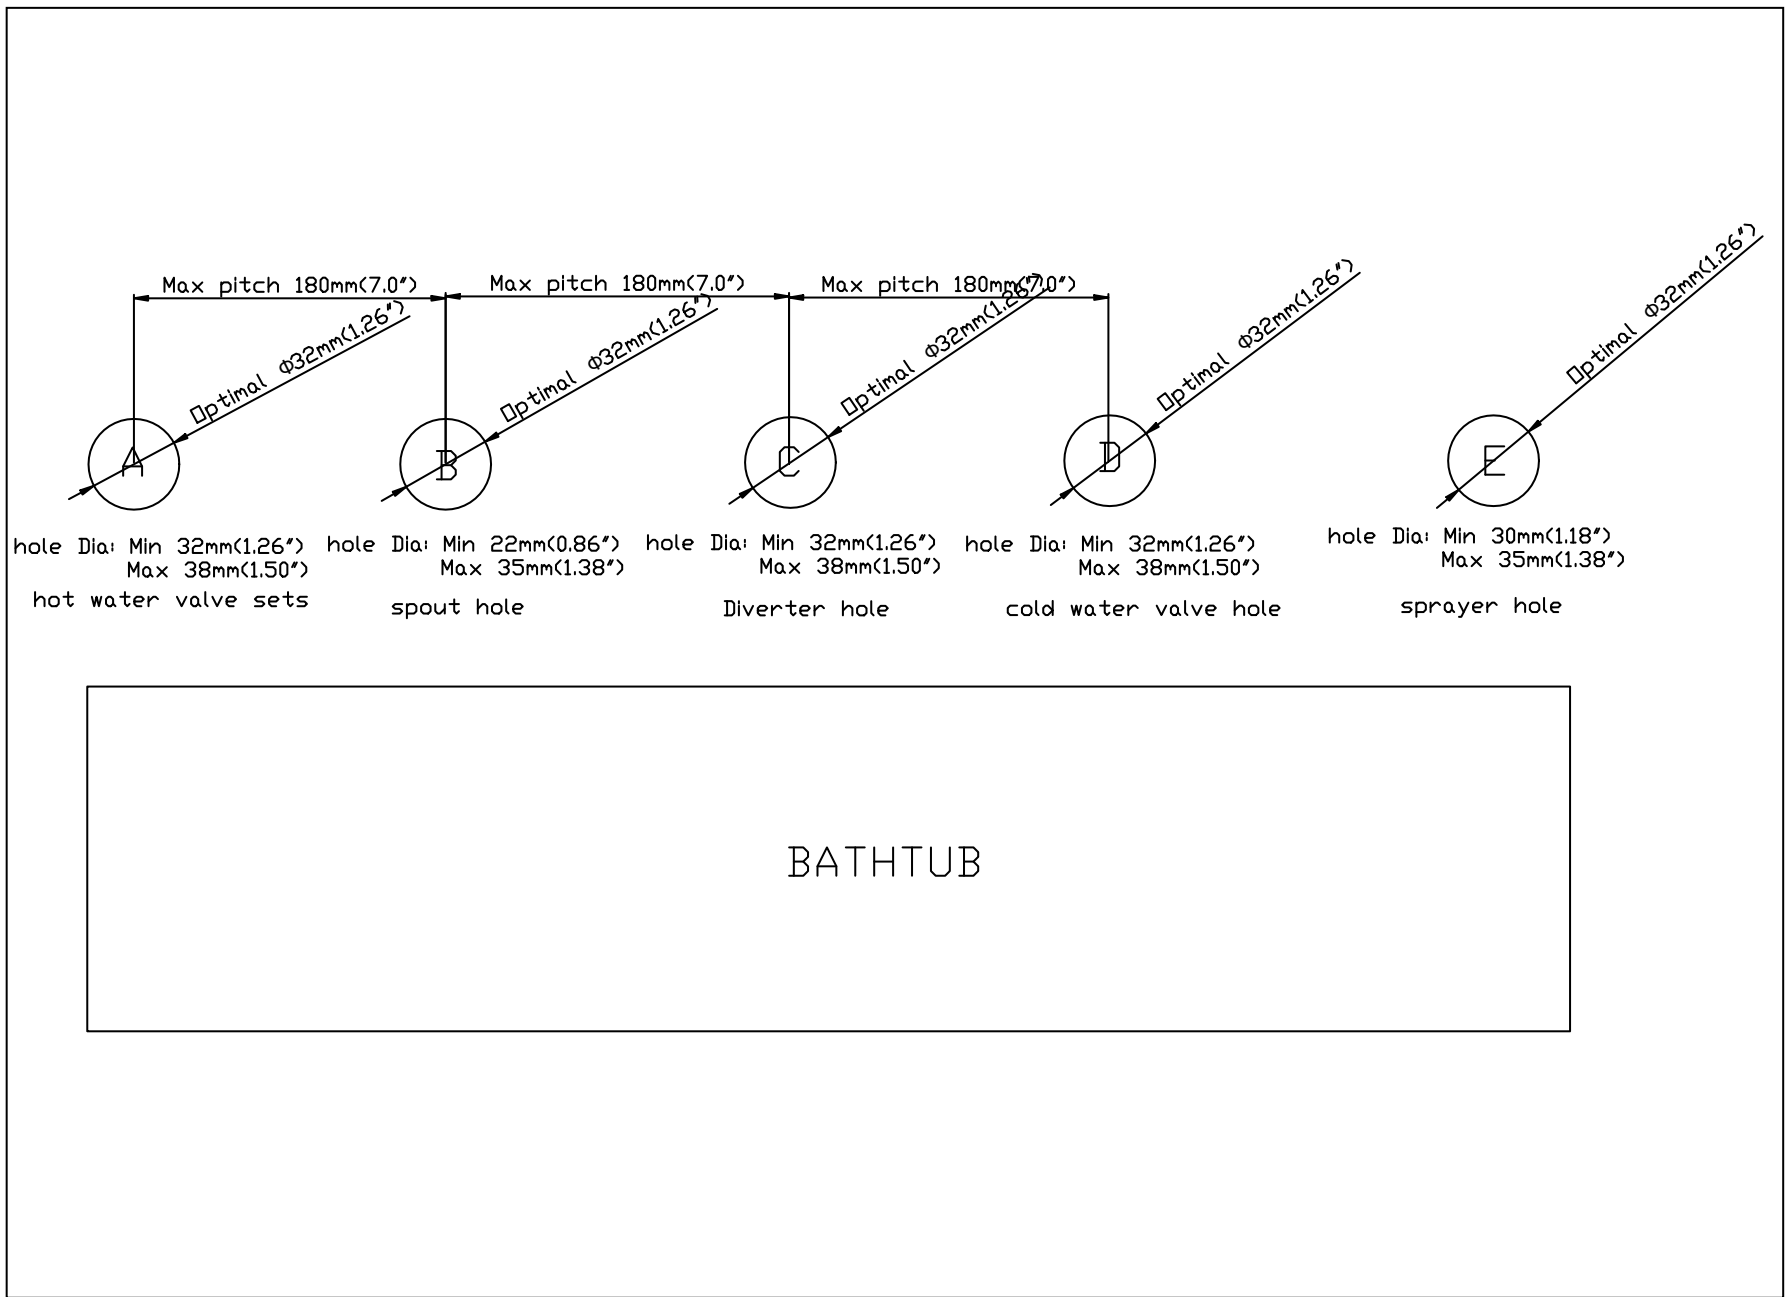

DATASHEET AND MEASUREMENT

FIVE HOLES WATERFALL BATHTUB FAUCET

FUNCTIONS AND SPECIFICATION

Function	Bathtub Faucets
Feature	Waterfall
Style	Contemporary
Finish	Chrome
Installation Holes	Fine Holes
Number of Handles	Three knobs
Faucet Total Height	230mm [9.0 Inch]
Spout Reach	160mm [6-5/16 Inch]
Spout Width	30mm [1-3/16 Inch]
Spout Height	175mm [6-7/8 Inch]
Max deck thickness	32mm [1-1/4 Inch]
Valve Type	Ceramic disc Valve
Faucet Body Material	Brass
Faucet Spout Material	Brass
Sprayer Material	ABS plastic
SPOUT Net Weight	0.5 KG [1.10lbs]
Gross Weight	3.0 KG [6.61lbs]
Working water press	0.2 ~0.8 Mpa
Flow Rate	6.8L/M [1.8GPM]

DIMENSION

Front view of faucet

Left view of faucet

MOUNTING HOLE DIMENSION

MAX DECK THICKNESS

HONGKONG SUMERAIN SANITARY INDUSTRY CO., LIMITED

Address: ROOM 1018, HOLLYWOOD PLAZA 610 NATHAN ROAD MONGKOK, KL
Factory Address: Shuikou Industrial Park, Kaiping City, Guangdong Province, China (Mainland)
Tel: +86-750-2731579
Toll Free: 400-0999-075 (China mainland)
Fax: +86-750-2715258
Web: www.sumerain.com
E-mail: hk@sumerain.com