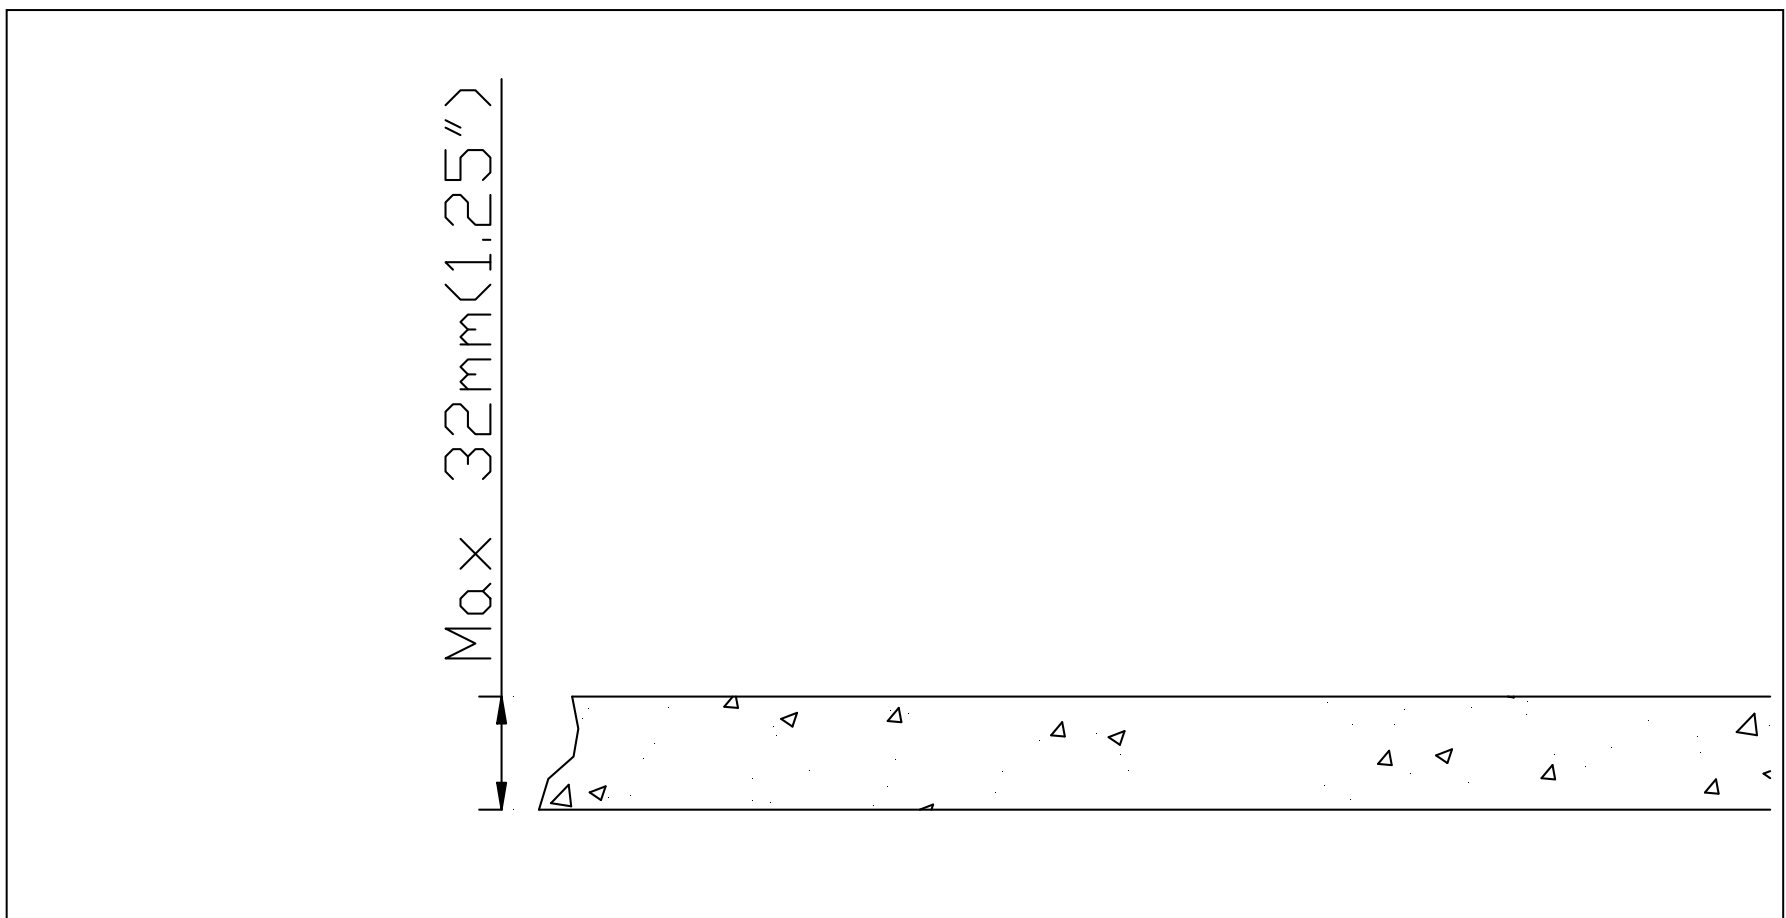

DATASHEET AND MEASUREMENT

FIVE HOLES WATERFALL BATHTUB FAUCET

FUNCTIONS AND SPECIFICATION

Function	Bathtub Faucets
Feature	Waterfall
Style	Contemporary
Finish	Chrome
Installation Holes	Fine Holes
Number of Handles	Three knobs
Faucet Total Height	230mm [9.0 Inch]
Spout Reach	160mm [6-5/16 Inch]
Spout Width	30mm [1-3/16 Inch]
Spout Height	175mm [6-7/8 Inch]
Max deck thickness	32mm [1-1/4 Inch]
Valve Type	Ceramic disc Valve
Faucet Body Material	Brass
Faucet Spout Material	Brass
Sprayer Material	ABS plastic
SPOUT Net Weight	0.5 KG [1.10lbs]
Gross Weight	3.0 KG [6.61lbs]
Working water press	0.2 ~0.8 Mpa
Flow Rate	6.8L/M [1.8GPM]

DIMENSION

Front view of faucet

Left view of faucet

MOUNTING HOLE DIMENSION

MAX DECK THICKNESS

HONGKONG SUMERAIN SANITARY INDUSTRY CO., LIMITED

Address: ROOM 1018, HOLLYWOOD PLAZA 610 NATHAN ROAD MONGKOK, KL
Factory Address: Shuikou Industrial Park, Kaiping City, Guangdong Province, China (Mainland)
Tel: +86-750-2731579
Toll Free: 400-0999-075 (China mainland)
Fax: +86-750-2715258
Web: www.sumerain.com
E-mail: hk@sumerain.com