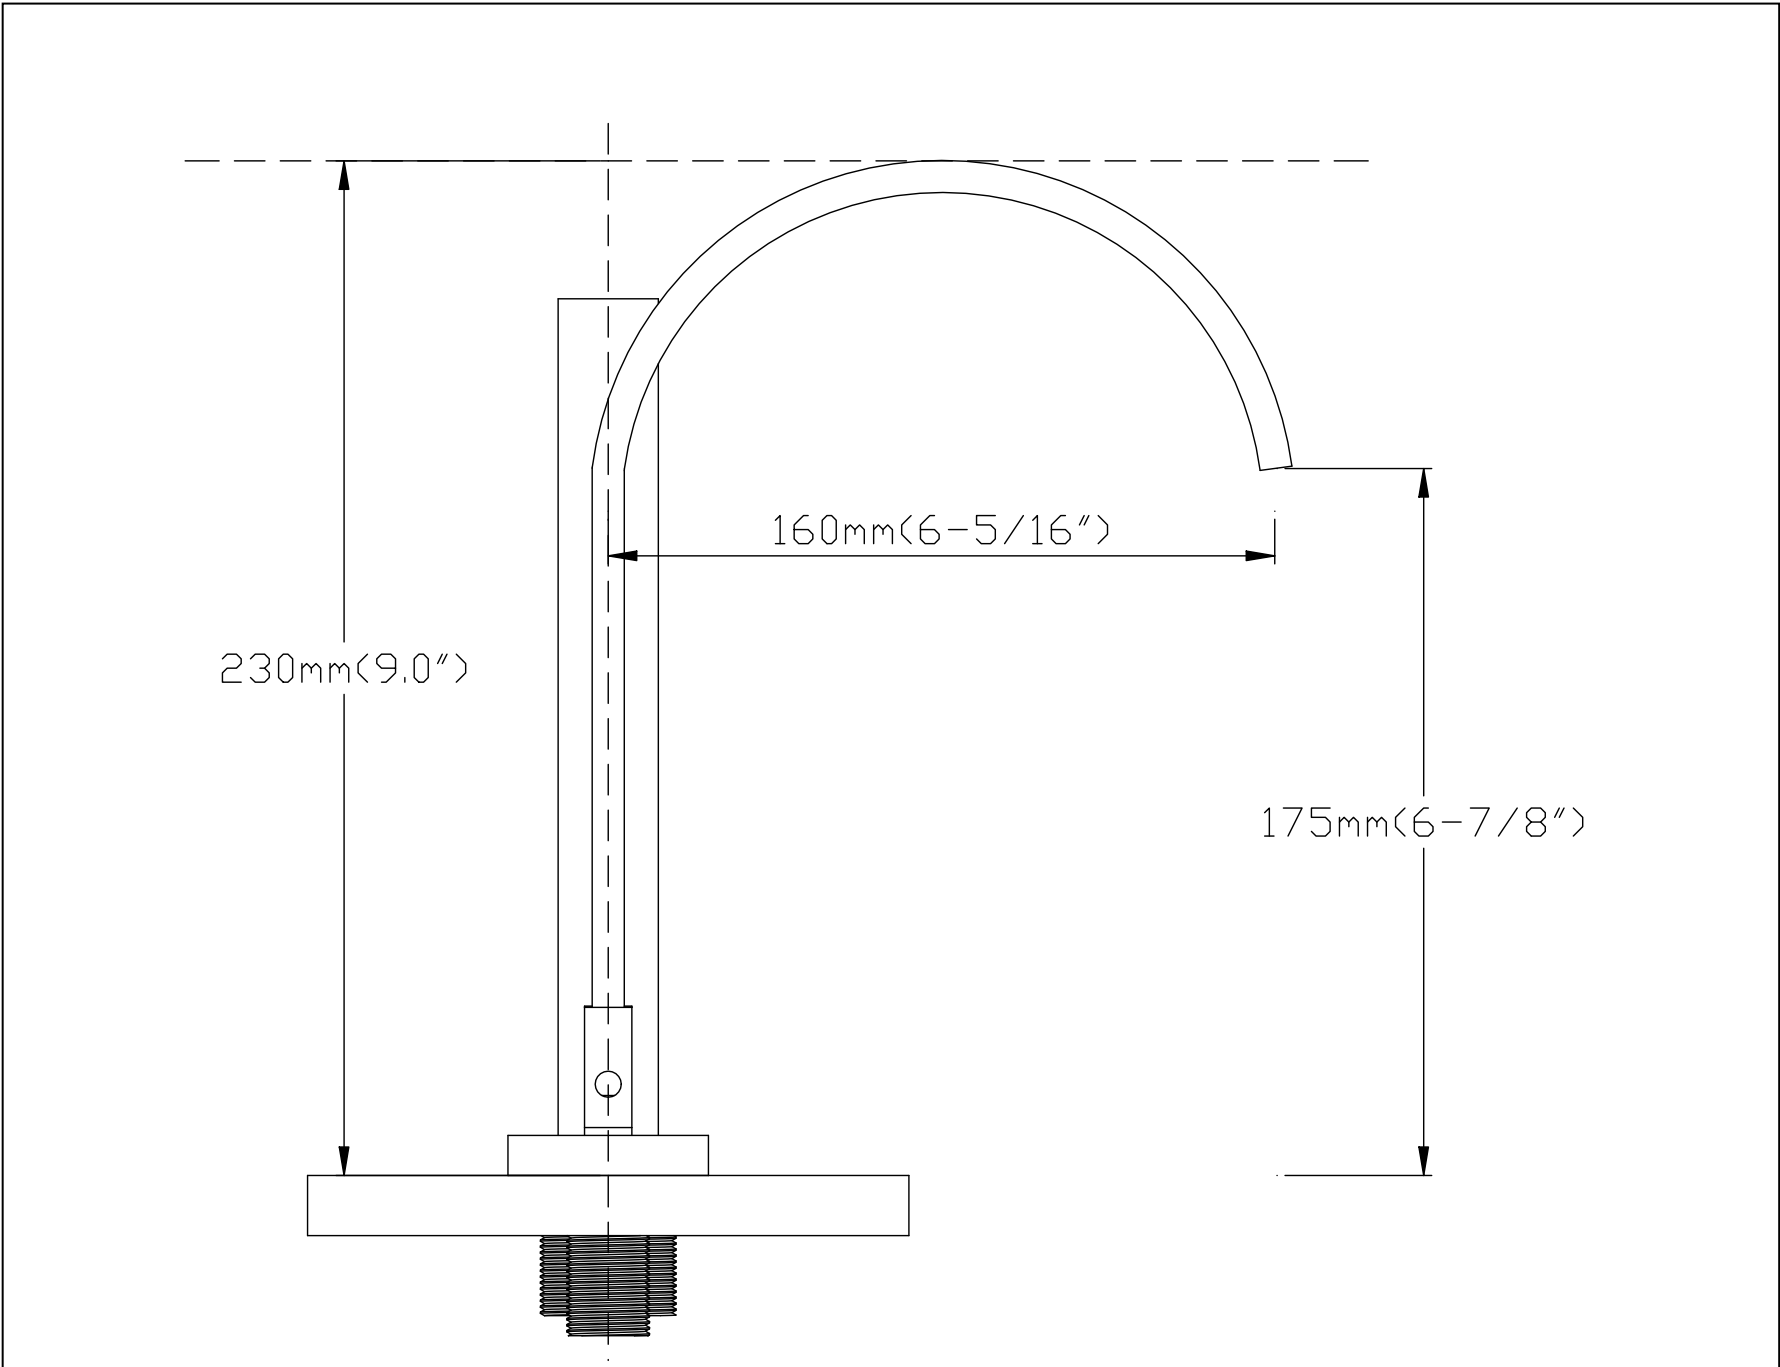

DATASHEET AND MEASUREMENT

FIVE HOLES WATERFALL BATHTUB FAUCET

FUNCTIONS AND SPECIFICATION

Function	Bathtub Faucets
Feature	Waterfall
Style	Contemporary
Finish	Chrome
Installation Holes	Fine Holes
Number of Handles	Three knobs
Faucet Total Height	230mm [9.0 Inch]
Spout Reach	160mm [6-5/16 Inch]
Spout Width	30mm [1-3/16 Inch]
Spout Height	175mm [6-7/8 Inch]
Max deck thickness	32mm [1-1/4 Inch]
Valve Type	Ceramic disc Valve
Faucet Body Material	Brass
Faucet Spout Material	Brass
Sprayer Material	ABS plastic
SPOUT Net Weight	0.5 KG [1.10lbs]
Gross Weight	3.0 KG [6.61lbs]
Working water press	0.2 ~0.8 Mpa
Flow Rate	6.8L/M [1.8GPM]

DIMENSION

Front view of faucet

Left view of faucet

MOUNTING HOLE DIMENSION

MAX DECK THICKNESS

HONGKONG SUMERAIN SANITARY INDUSTRY CO., LIMITED

Address: ROOM 1018, HOLLYWOOD PLAZA 610 NATHAN ROAD MONGKOK, KL
Factory Address: Shuikou Industrial Park, Kaiping City, Guangdong Province, China (Mainland)
Tel: +86-750-2731579
Toll Free: 400-0999-075 (China mainland)
Fax: +86-750-2715258
Web: www.sumerain.com
E-mail: hk@sumerain.com