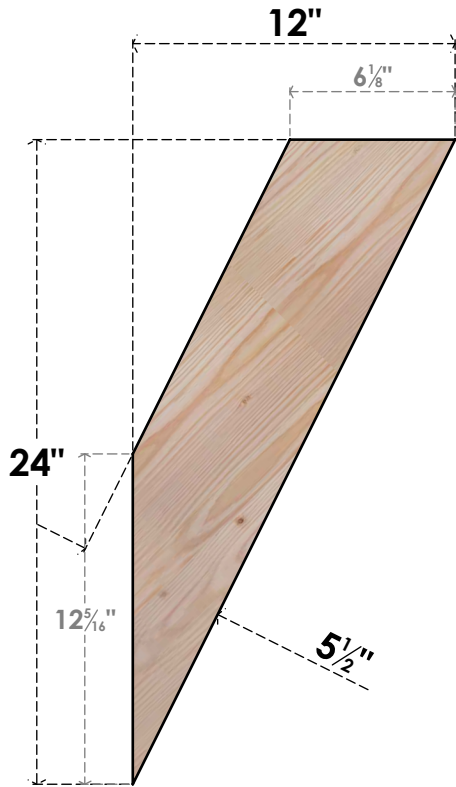

BRC06X12X24TRA00SDF

5 1/2"W X 12"D X 24"H TRADITIONAL SMOOTH BRACE, DOUGLAS FIR

SIDE

FRONT

EKENA MILLWORK
 2300 WEST MAIN ST.
 CLARKSVILLE, TX 75426
 TOLL FREE: 866-607-0453
 WWW.EKENAMILLWORK.COM

NOTES

1. INSTALLATION TO BE COMPLETED IN ACCORDANCE WITH MANUFACTURER'S SPECIFICATIONS.
2. DRAWING MAY NOT BE TO SCALE
3. THIS DRAWING IS INTENDED FOR DESIGN AND PLANNING PURPOSES ONLY.
4. ALL INFORMATION CONTAINED HEREIN WAS CURRENT AT THE TIME OF DEVELOPMENT BUT MUST BE REVIEWED AND APPROVED BY THE PRODUCT MANUFACTURER TO BE CONSIDERED ACCURATE.
5. PRODUCTS ARE NOT KILN DRIED. THIS ITEM IS UNIQUE AND WILL CONTAIN THE NATURAL VARIATIONS THAT THE WOOD SPECIES OFFERS. THIS MAY RESULT IN VARIATIONS UP TO 1/4"