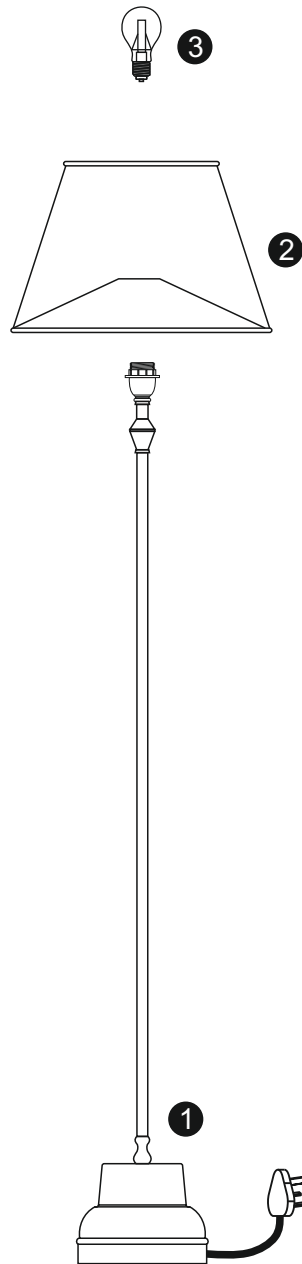

Instruction Manual

Stowe 136cm Metal Floor Lamp Base, Gold

www.laura-james.co.uk

1701576.11

CONTENTS

| | |
|-------------------------------|----------|
| Safety and care advice | 1 |
| Components | 2 |
| Assembly instructions | 3 |
| Copyright | 4 |

SAFETY AND CARE ADVICE

PLEASE READ THESE INSTRUCTIONS CAREFULLY AND KEEP FOR FUTURE REFERENCE

- **Warning:** Please lift with care.
- Check you have all the components and tools listed on pages 2 and 3.
- Remove all fittings from the plastic bags and separate them into their groups.
- Keep children and animals away from the work area, small parts could choke if swallowed.
- Make sure you have enough space to lay out the parts before starting.
- Do not stand or put weight on the product, this could cause damage.
- Assemble the item as close to its final position (in the same room) as possible.
- Assemble on a soft level surface to avoid damaging the unit or your floor (use opened out unit carton).
- Dispose of all packaging carefully and responsibly.

COMPONENTS

Please check you have all the panels listed below:

| | |
|---------------|--------------|
| 1. Lamp Base | 1 Pcs |
| 2. Lamp Shade | 1 Pcs |
| 3. Bulb | Not Included |

ASSEMBLY INSTRUCTIONS

IF YOU FIND A DEFECTIVE PART