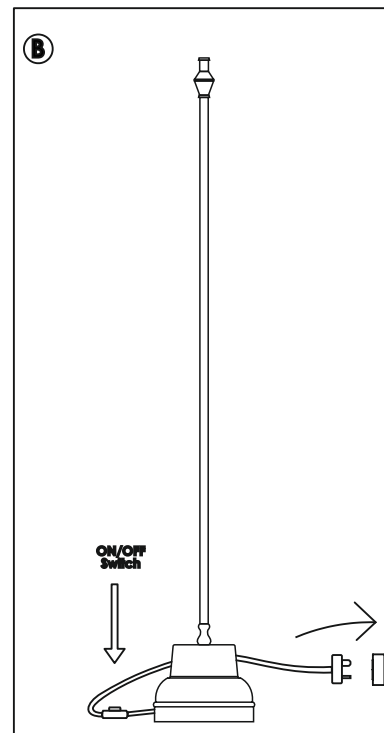

Instruction Manual

Stowe 136cm Metal Floor Lamp Base, Gold

www.laura-james.co.uk

1701576.11

CONTENTS

| | |
|-------------------------------|----------|
| Safety and care advice | 1 |
| Components | 2 |
| Assembly instructions | 3 |
| Copyright | 4 |

COMPONENTS

Please check you have all the panels listed below:

| | |
|---------------|--------------|
| 1. Lamp Base | 1 Pcs |
| 2. Lamp Shade | 1 Pcs |
| 3. Bulb | Not Included |

ASSEMBLY INSTRUCTIONS

IF YOU FIND A DEFECTIVE PART