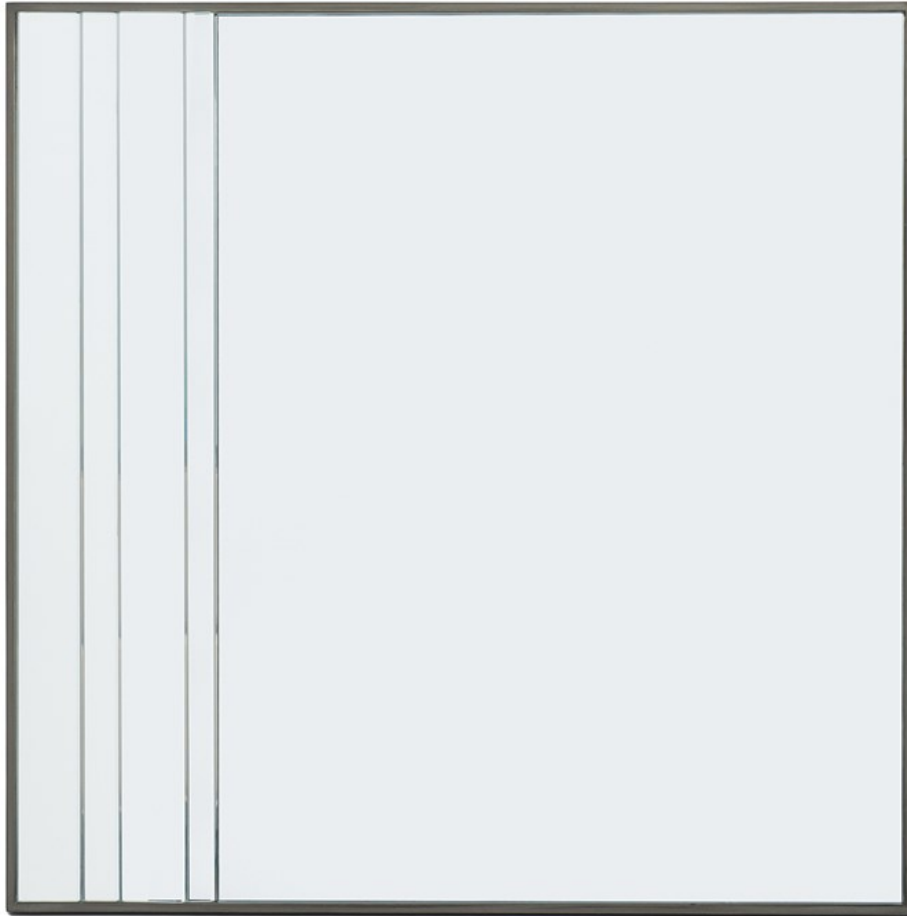

## REPETITION MIRROR

m123-420-041

**COLLECTION:** MODERN EXPRESSIONS

**DIMENSIONS:** 24W x 2.5D x 24H

Often the simplest designs make the biggest impact. The Repetition mirror has a simple, straightforward square shape and yet it offers indescribable appeal. Framed in a London Fog finish, it features metal trim in Zinc Oxide. Together the look makes a bold statement in modernity.

**FINISH:**

London Fog

Zinc Oxide