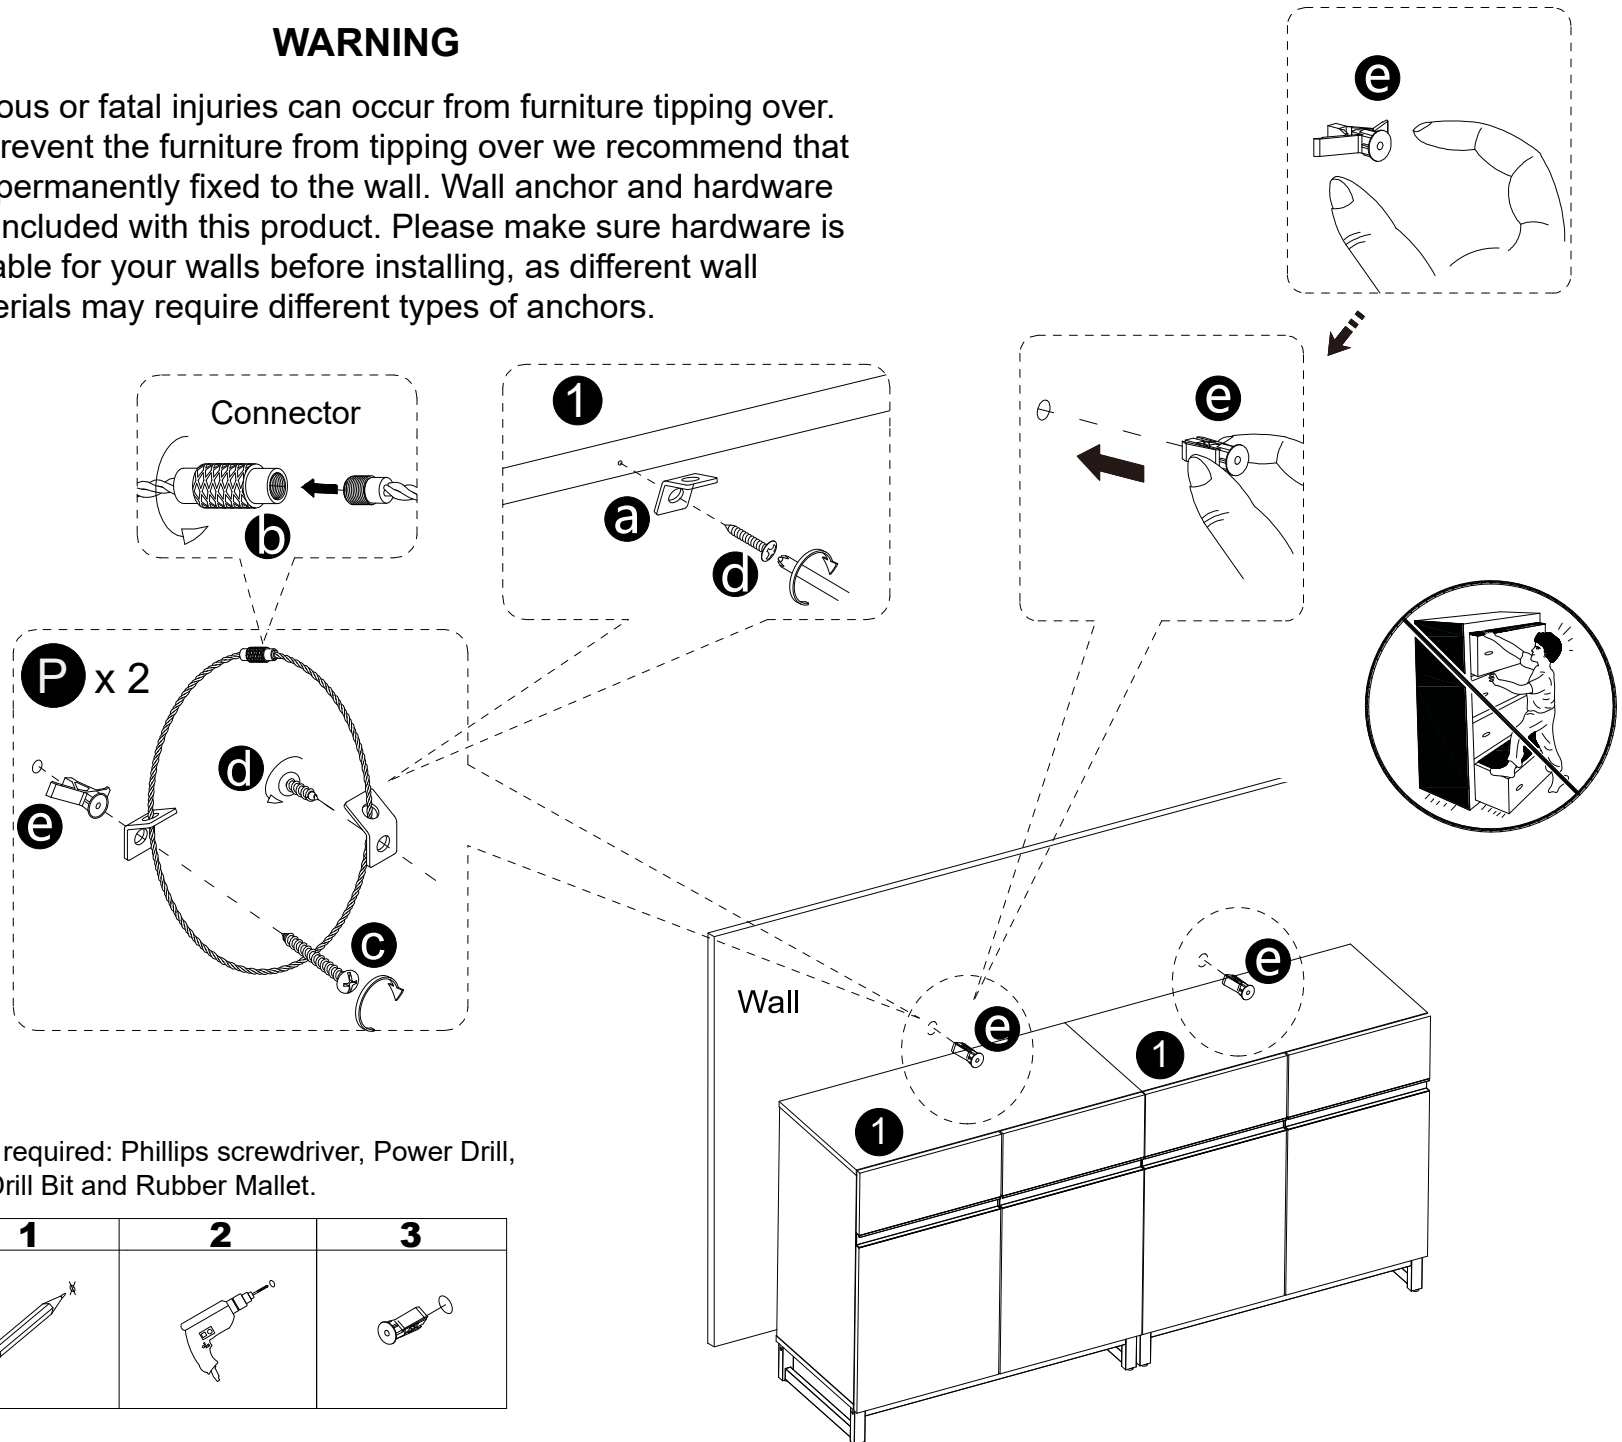

· Attach parts (C) to panels (10,11) with screws (N) correctly.

10

INSTALLATION STEPS

- Attach panel (10) to panel (3) with screws (N) correctly.
- Stick parts (A) on panel (10) correctly.

11

INSTALLATION STEPS

- Attach panel (11) to panel (4) with screws (N) correctly.
- Stick parts (A) on panel (11) correctly.

12

INSTALLATION STEPS

Adjust Height / 高さを調節

Adjust front and back / 前後を調節

Adjust Left and right 左右を調節

13

INSTALLATION STEPS

· Attach panel (5) to panels (3,4) using parts (H).

14

INSTALLATION STEPS

WARNING

Serious or fatal injuries can occur from furniture tipping over. To prevent the furniture from tipping over we recommend that it is permanently fixed to the wall. Wall anchor and hardware are included with this product. Please make sure hardware is suitable for your walls before installing, as different wall materials may require different types of anchors.